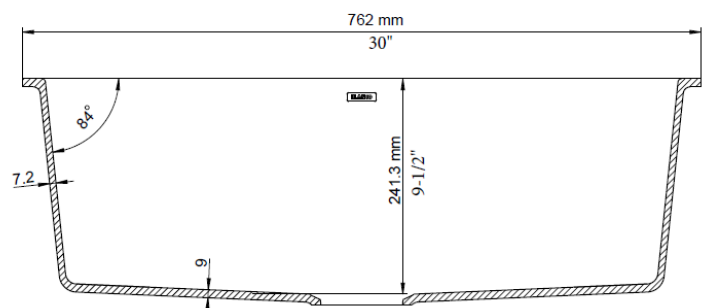

### NOMINAL DIMENSIONS

Model 442537 shown

OVERALL	CUT OUT SIZE	SINK DEPTH	DRAIN
30" x 18"	Template provided with approximate 1/8" reveal	9-1/2"	3-1/2"

DXF cutout templates available on our website.

**BLANCO AMERICA**