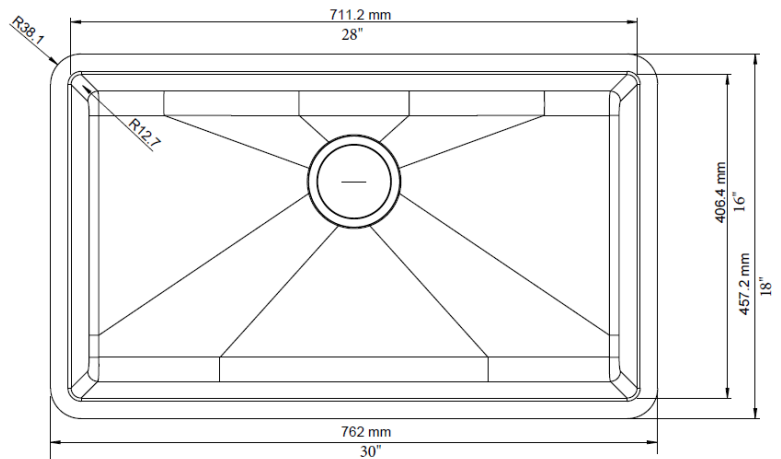

### NOMINAL DIMENSIONS

Model 442537 shown

OVERALL	CUT OUT SIZE	SINK DEPTH	DRAIN
30" x 18"	Template provided with approximate 1/8" reveal	9-1/2"	3-1/2"

DXF cutout templates available on our website.

**BLANCO AMERICA**