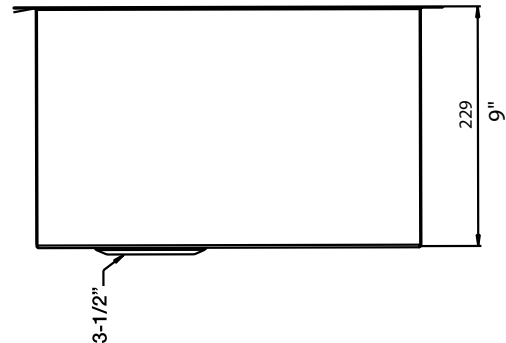

JOB INFORMATION

Job Name: _____

Contact: _____

Date Specified: _____

Specifier: _____

Contractor: _____

NOMINAL DIMENSIONS

Model 521484 shown

OVERALL	CUT OUT SIZE	BOWL DEPTH	DRAIN
28" x 18"	Template provided with approximate 1/8" reveal	9"	3-1/2"

DXF cutout templates available on our website.

BLANCO AMERICA

800.451.5782

www.blancoamerica.com

© 2016 BLANCO AMERICA