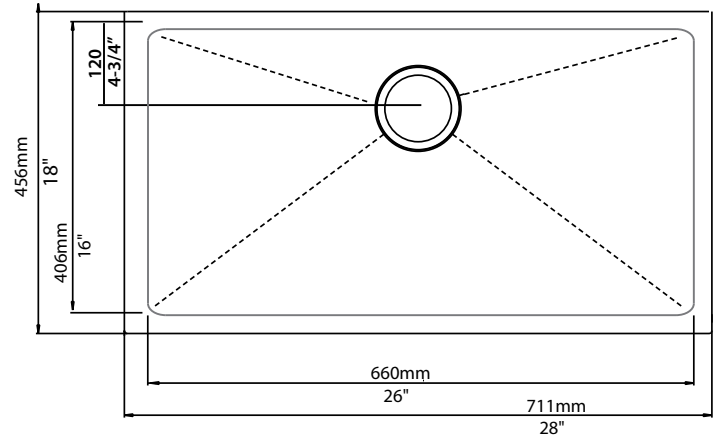

JOB INFORMATION

Job Name: _____

Contact: _____

Date Specified: _____

Specifier: _____

Contractor: _____

NOMINAL DIMENSIONS

Model 521484 shown

OVERALL	CUT OUT SIZE	BOWL DEPTH	DRAIN
28" x 18"	Template provided with approximate 1/8" reveal	9"	3-1/2"

DXF cutout templates available on our website.

BLANCO AMERICA

800.451.5782

www.blancoamerica.com

© 2016 BLANCO AMERICA