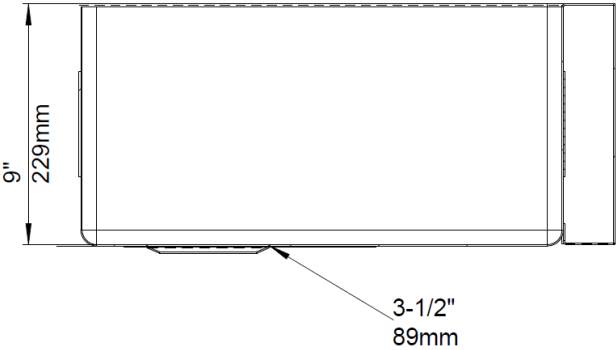

FEATURED MODEL

522213 Super Single with Apron, 9" bowl depth

FEATURES

- Required outside cabinet: 36"
- Requires custom installation
- 18 gauge, 304 series stainless steel
- 18/10 chrome/nickel content
- Handcrafted from a single panel of stainless steel
- 15mm radius corners
- Elegant and functional drain grooves
- Satin Finish
- Sound deadening pads
- Rear drain placement

OPTIONAL ACCESSORIES

Stainless Steel Sink Grid: 23

CODE/STANDARDS COMPLIANCE

ASME 112.19.3-00
IAPMO/UPC listed

WARRANTY

Blanco America's STEELART™ sinks feature a LIMITED LIFETIME WARRANTY to be free of all manufacturing defects under normal use. See our complete warranty for details.

While Blanco America endeavors to provide accurate information, all dimensions are nominal, cannot be guaranteed, and are subject to change or cancellation. Blanco America assumes no responsibility for use of superseded or voided specifications.

JOB INFORMATION

Job Name: _____

Contact: _____

Date Specified: _____

Specifier: _____

Contractor: _____

NOMINAL DIMENSIONS

OVERALL	BOWL DEPTH	DRAIN
32" x 19"	9"	3-1/2"

DXF cutout templates available on our website.

BLANCO AMERICA

800.451.5782
www.blancoamerica.com

© 2011 BLANCO AMERICA

/1

SPEC-00