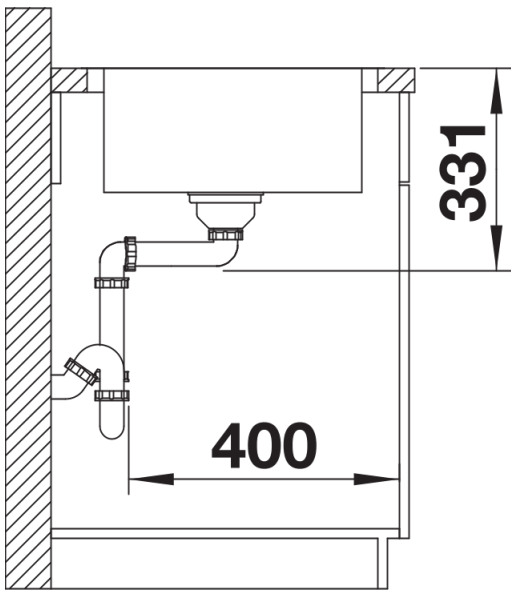

Product information sheet LEMIS XL 6 S-IF

Item no. 235492

Benefits

- Modern linear shape
- Extra-large bowl with maximum capacity
- Spacious tap ledge and drainer area
- Elegant IF flat-rim for flushmount and for installation from above
- Can be installed reversibly
- 3 ½" basket strainer

Scope of supply

- waste kit
- 3 ½" basket strainer

Details

Top view

Cut-out

Front view

Side view