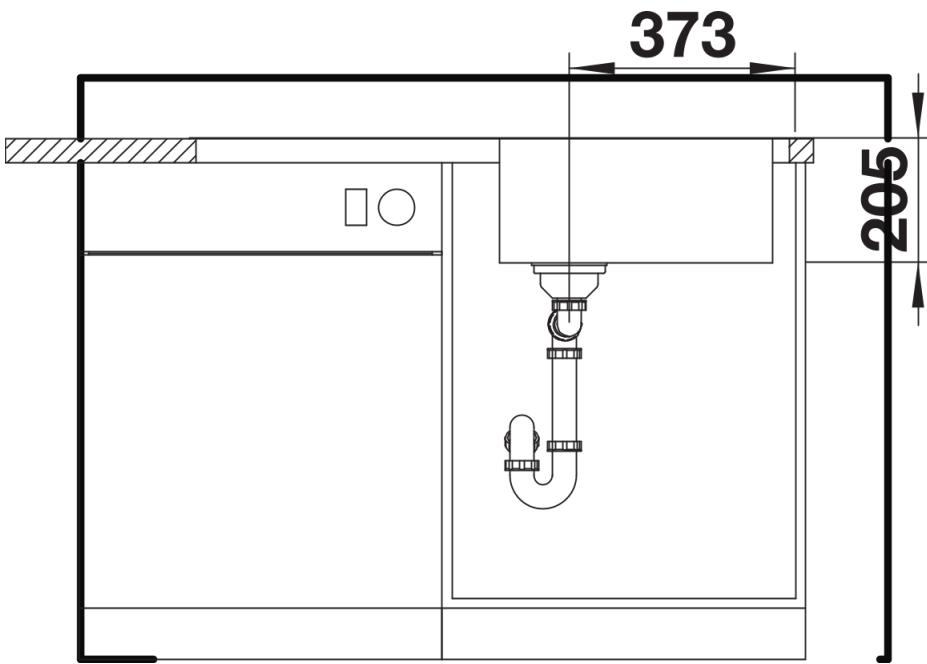

Product information sheet LEMIS XL 6 S-IF

Item no. 235492

Benefits

- Modern linear shape
- Extra-large bowl with maximum capacity
- Spacious tap ledge and drainer area
- Elegant IF flat-rim for flushmount and for installation from above
- Can be installed reversibly
- 3 ½" basket strainer

Scope of supply

- waste kit
- 3 ½" basket strainer

Details

Top view

Cut-out

Front view

Side view