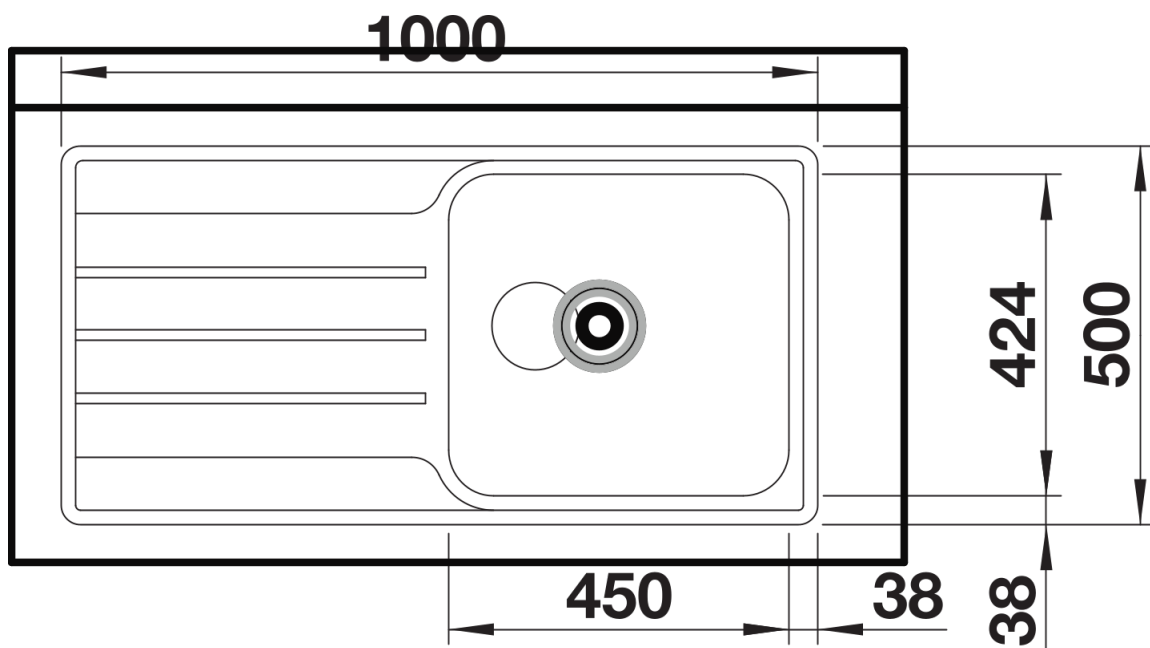

Product information sheet LEMIS XL 6 S-IF

Item no. 235492

Benefits

- Modern linear shape
- Extra-large bowl with maximum capacity
- Spacious tap ledge and drainer area
- Elegant IF flat-rim for flushmount and for installation from above
- Can be installed reversibly
- 3 ½" basket strainer

Scope of supply

- waste kit
- 3 ½" basket strainer

Details

Top view

Cut-out

Front view

Side view