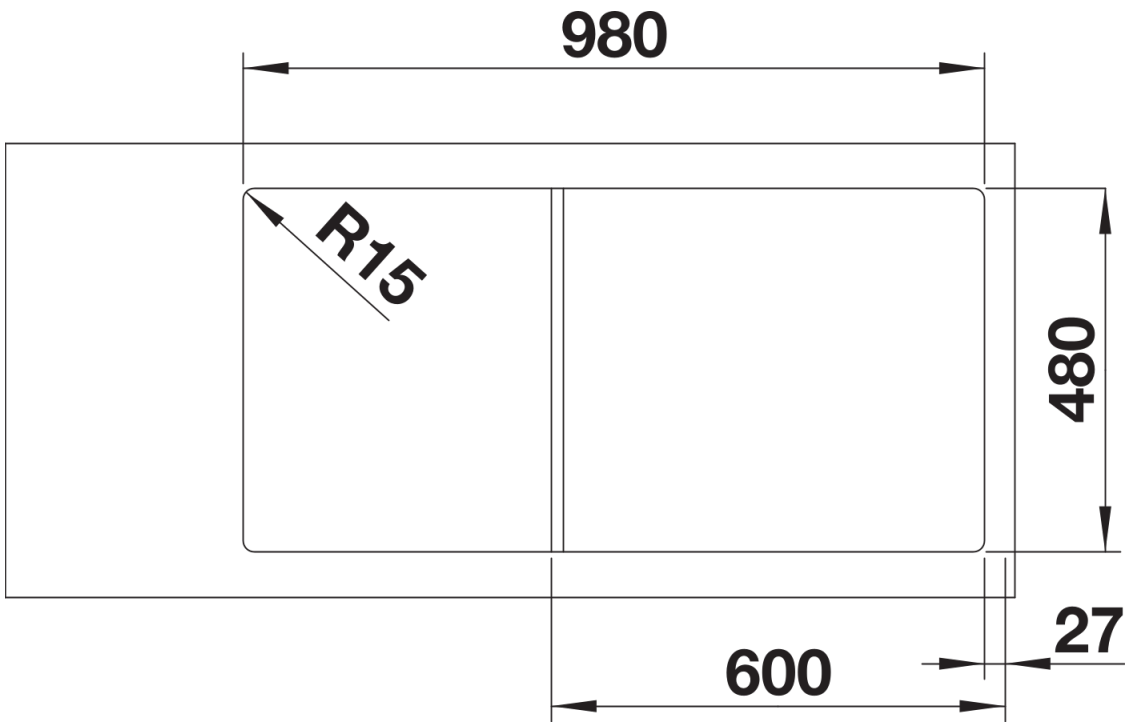

Product information sheet LEMIS XL 6 S-IF

Item no. 235492

Benefits

- Modern linear shape
- Extra-large bowl with maximum capacity
- Spacious tap ledge and drainer area
- Elegant IF flat-rim for flushmount and for installation from above
- Can be installed reversibly
- 3 ½" basket strainer

Scope of supply

- waste kit
- 3 ½" basket strainer

Details

Top view

Cut-out

Front view

Side view