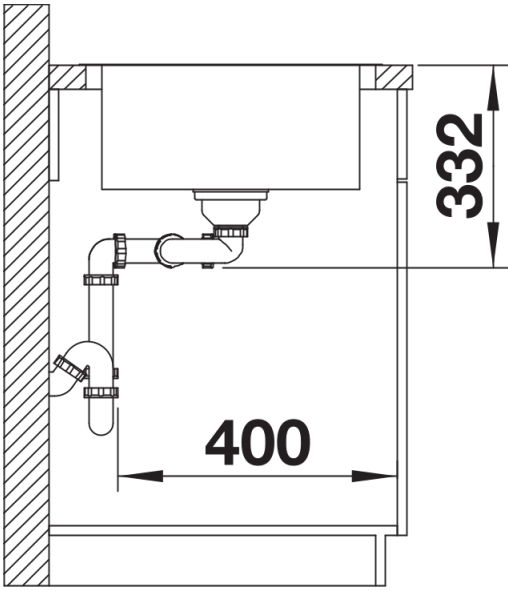

### Benefits

---

- Modern linear shape
- Maximum bowl capacity with two bowls
- Spacious tap ledge and drainer area
- Elegant IF flat-rim for flushmount and for installation from above
- Can be installed reversibly
- 3 ½" basket strainer

## Scope of supply

---

- waste kit
- 3 ½" basket strainer

## Details

---

Top view

Cut-out

Front view

Side view