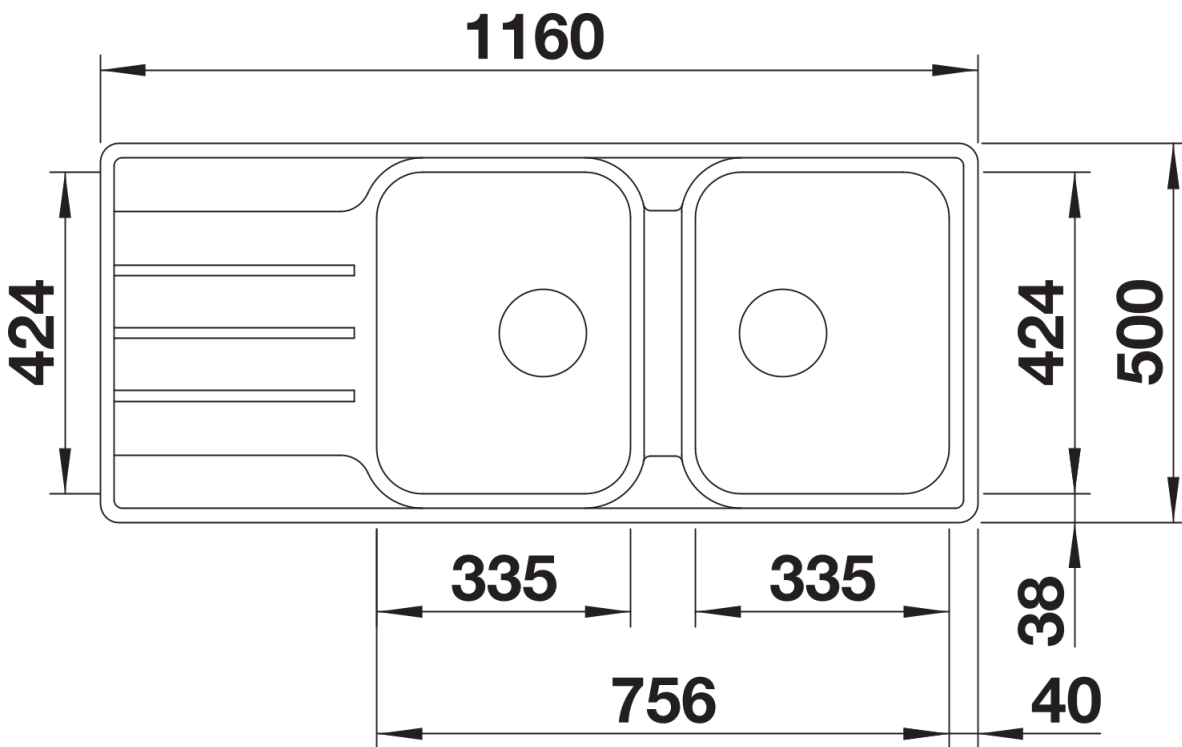

### Benefits

---

- Modern linear shape
- Maximum bowl capacity with two bowls
- Spacious tap ledge and drainer area
- Elegant IF flat-rim for flushmount and for installation from above
- Can be installed reversibly
- 3 ½" basket strainer

## Scope of supply

---

- waste kit
- 3 ½" basket strainer

## Details

---

Top view

Cut-out

Front view

Side view