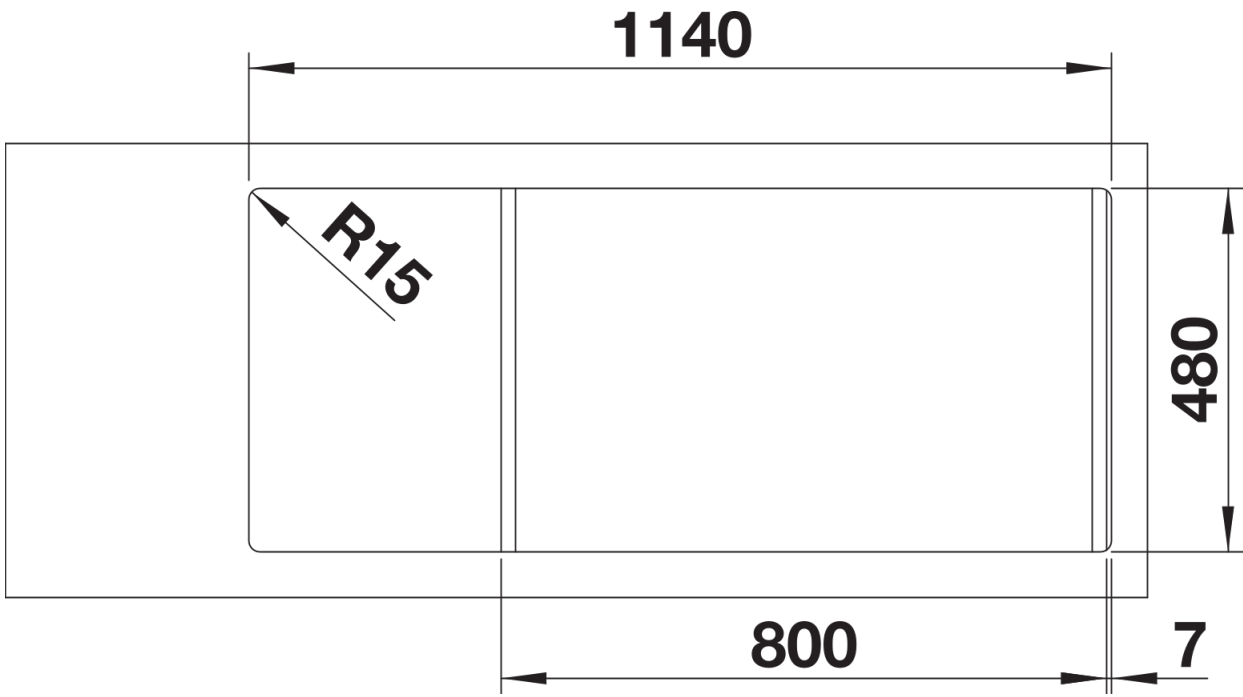

### Benefits

---

- Modern linear shape
- Maximum bowl capacity with two bowls
- Spacious tap ledge and drainer area
- Elegant IF flat-rim for flushmount and for installation from above
- Can be installed reversibly
- 3 ½" basket strainer

## Scope of supply

---

- waste kit
- 3 ½" basket strainer

## Details

---

Top view

Cut-out

Front view

Side view