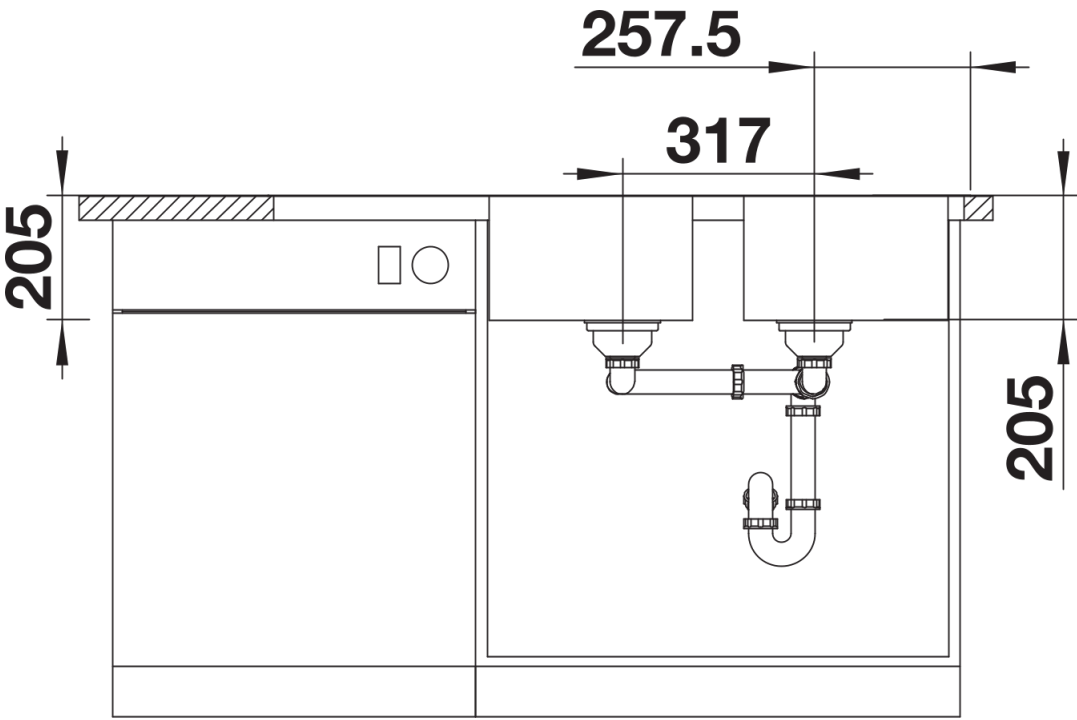

### Benefits

---

- Modern linear shape
- Maximum bowl capacity with two bowls
- Spacious tap ledge and drainer area
- Elegant IF flat-rim for flushmount and for installation from above
- Can be installed reversibly
- 3 ½" basket strainer

## Scope of supply

---

- waste kit
- 3 ½" basket strainer

## Details

---

Top view

Cut-out

Front view

Side view