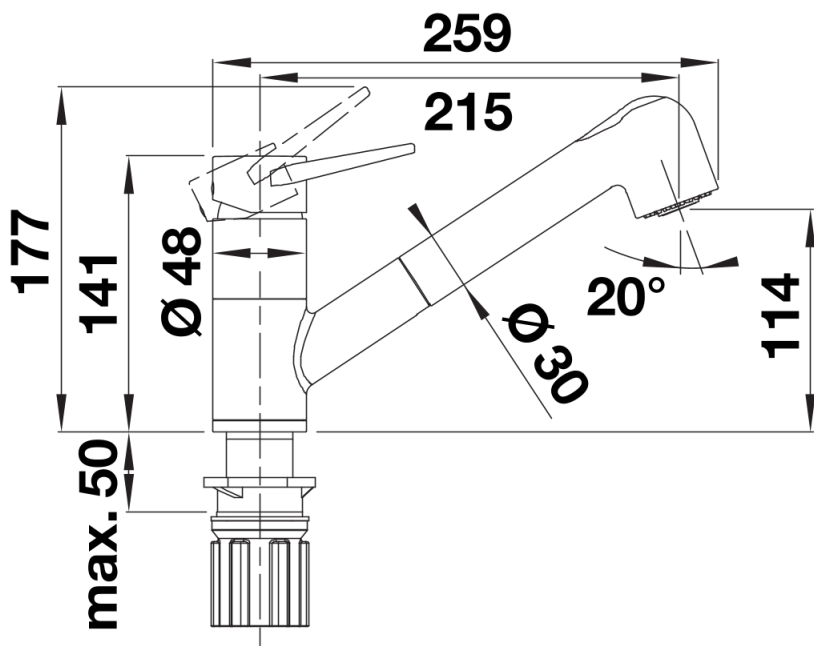

## Scope of supply

---

- Spout can be swivelled by 180°
- Ø 35 mm tap hole required
- With ceramic disk cartridge
- Nylon-sheathed spray hose
- Flexible connector pipes, 550 mm long and ½" nut for particularly easy and safe installation
- Patented jet regulator for markedly reduced scaling
- Stabilisation plate to increase the stability of the tap when fitted in stainless steel sinks
- With non-return valve and thus guaranteed against reflux in accordance with EN 1717

## Swivel range

Side view