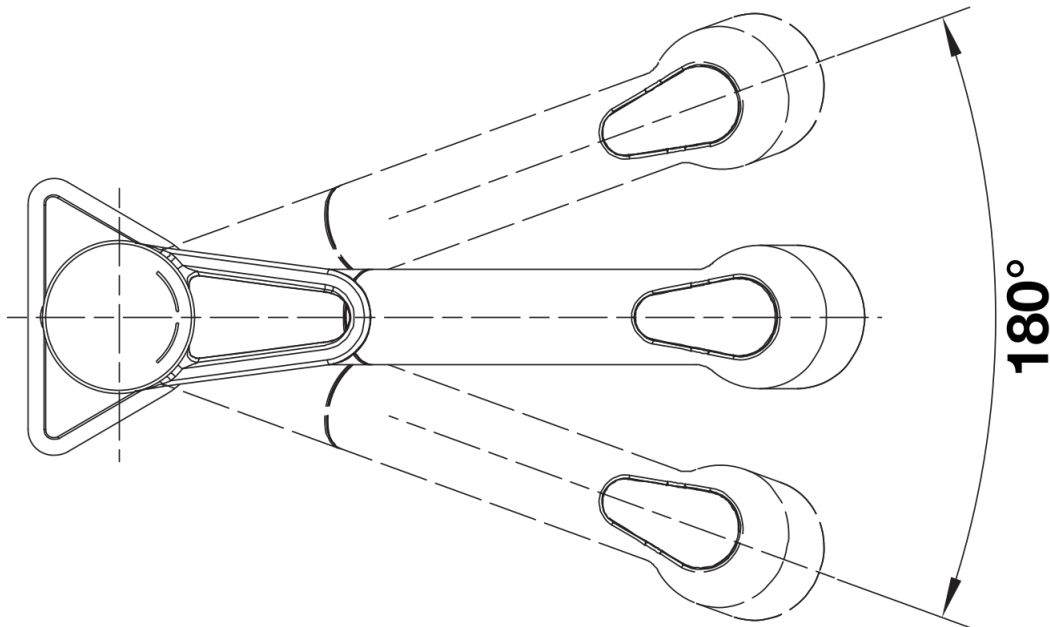

## Scope of supply

---

- Spout can be swivelled by 180°
- Ø 35 mm tap hole required
- With ceramic disk cartridge
- Nylon-sheathed spray hose
- Flexible connector pipes, 550 mm long and ½" nut for particularly easy and safe installation
- Patented jet regulator for markedly reduced scaling
- Stabilisation plate to increase the stability of the tap when fitted in stainless steel sinks
- With non-return valve and thus guaranteed against reflux in accordance with EN 1717

## Swivel range

Side view