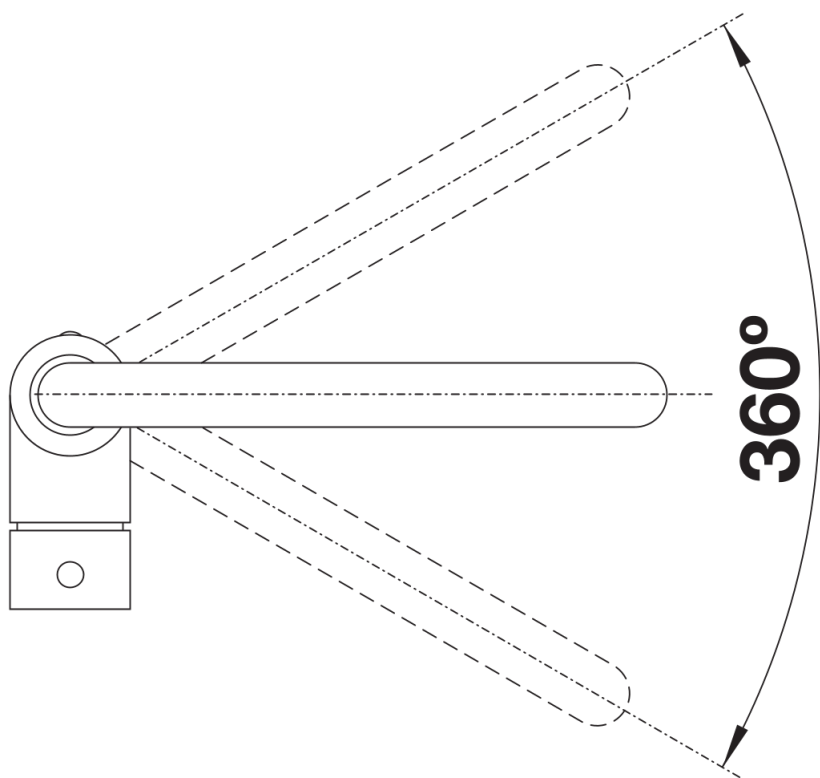

Product information sheet MILI

Item no. 526137

Benefits

- Slender body with a J-shaped spout
- Black matt surface finish to precisely match the surroundings
- For the easy filling of tall pots and vases
- Enlarged working radius thanks to the 360° swivel spout

Colours

Available colours:

chrome

galvanic chrome

Scope of supply

- Ceramic disk cartridge
- Flexible connector pipes, 350 mm long and ½" nut
- Ø 35 mm tap hole required
- Use stabilisation plate to increase the stability of the tap when fitted in stainless steel sinks

Details

Swivel range

Side view hand gear 2D

Side view