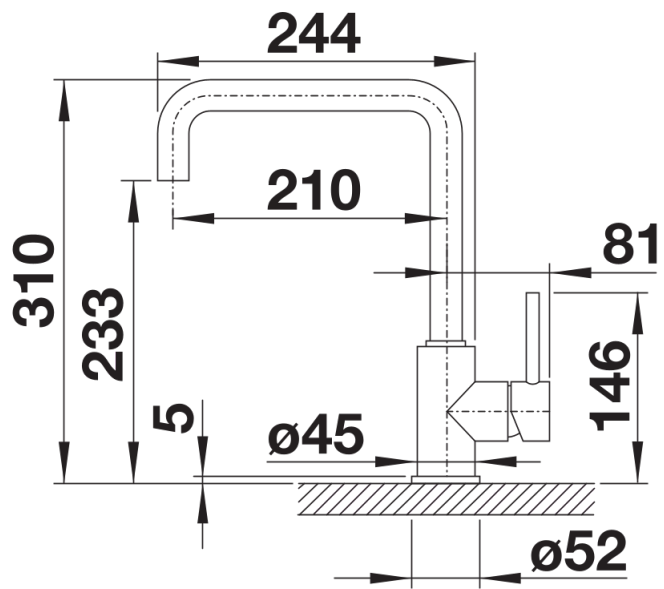

Product information sheet MILI

Item no. 526137

Benefits

- Slender body with a J-shaped spout
- Black matt surface finish to precisely match the surroundings
- For the easy filling of tall pots and vases
- Enlarged working radius thanks to the 360° swivel spout

Colours

Available colours:

chrome

galvanic chrome

Scope of supply

- Ceramic disk cartridge
- Flexible connector pipes, 350 mm long and ½" nut
- Ø 35 mm tap hole required
- Use stabilisation plate to increase the stability of the tap when fitted in stainless steel sinks

Details

Swivel range

Side view hand gear 2D

Side view