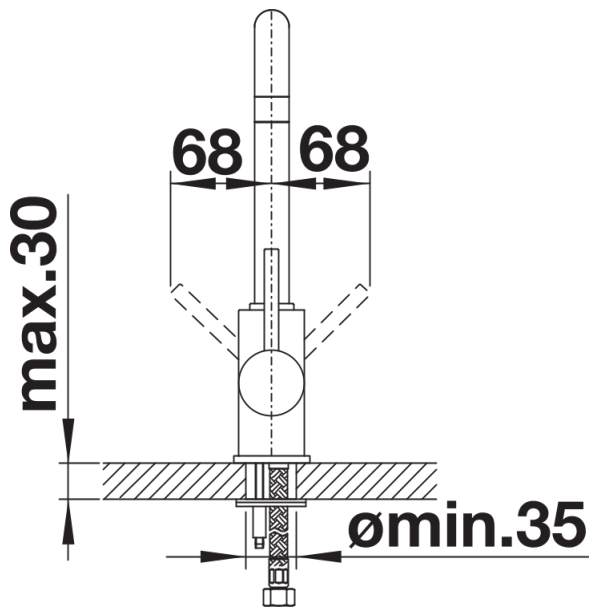

Product information sheet MILI

Item no. 526137

Benefits

- Slender body with a J-shaped spout
- Black matt surface finish to precisely match the surroundings
- For the easy filling of tall pots and vases
- Enlarged working radius thanks to the 360° swivel spout

Colours

Available colours:

chrome

galvanic chrome

Scope of supply

- Ceramic disk cartridge
- Flexible connector pipes, 350 mm long and ½" nut
- Ø 35 mm tap hole required
- Use stabilisation plate to increase the stability of the tap when fitted in stainless steel sinks

Details

Swivel range

Side view hand gear 2D

Side view