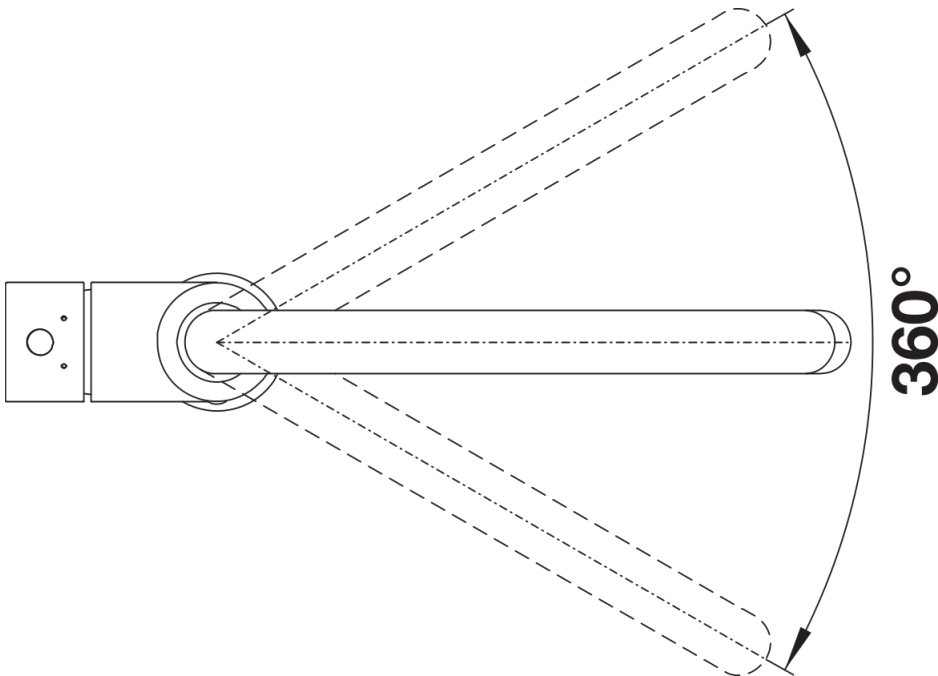

### Benefits

---

- Gently rounded spout on a slender body
- For the easy filling of tall pots and vases
- Especially suitable for compact sinks
- Enlarged working radius thanks to the 360° swivel spout

## Scope of supply

---

- 360° swivel spout for greater reach
- Ø 35 mm tap hole required
- With ceramic disk cartridge
- Flexible connector pipes, 500 mm long and ½" nut for particularly easy installation
- Nylon-sheathed spray hose
- Patented jet regulator for markedly reduced scaling
- Stabilisation plate to increase the stability of the tap when fitted in stainless steel sinks

## Swivel range

Side view hand gear 2D

Side view