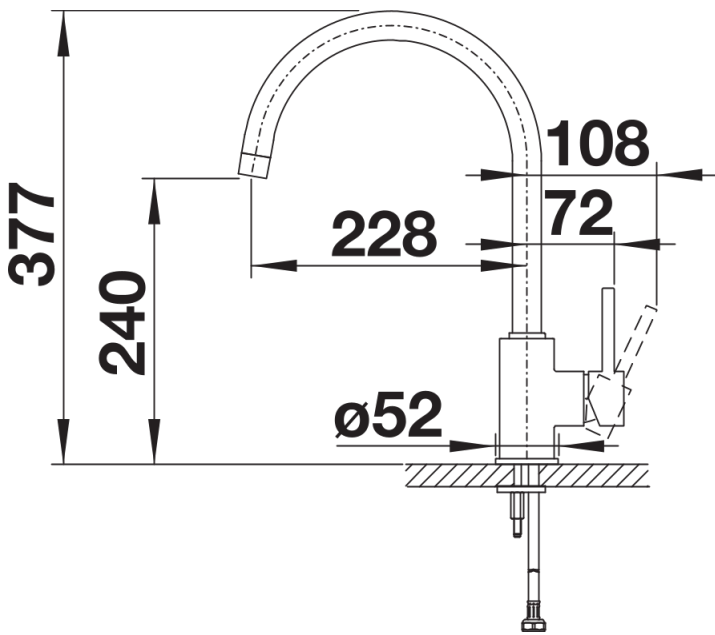

## Scope of supply

---

- 360° swivel spout for greater reach
- Ø 35 mm tap hole required
- With ceramic disk cartridge
- Flexible connector pipes, 500 mm long and ½" nut for particularly easy installation
- Nylon-sheathed spray hose
- Patented jet regulator for markedly reduced scaling
- Stabilisation plate to increase the stability of the tap when fitted in stainless steel sinks

## Swivel range

Side view hand gear 2D

Side view