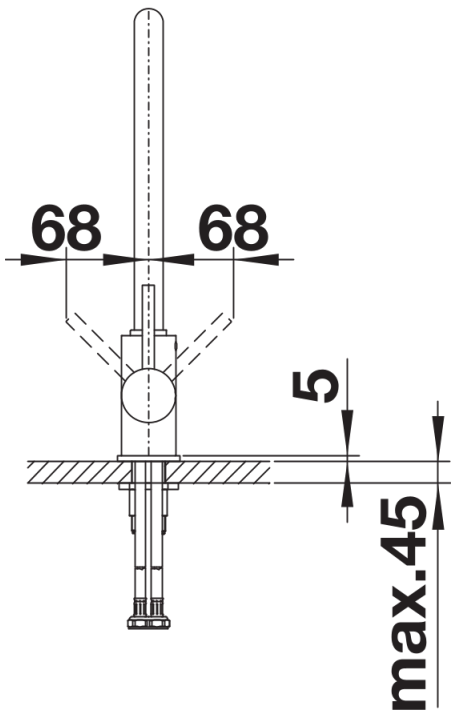

## Scope of supply

---

- 360° swivel spout for greater reach
- Ø 35 mm tap hole required
- With ceramic disk cartridge
- Flexible connector pipes, 500 mm long and ½" nut for particularly easy installation
- Nylon-sheathed spray hose
- Patented jet regulator for markedly reduced scaling
- Stabilisation plate to increase the stability of the tap when fitted in stainless steel sinks

## Swivel range

Side view hand gear 2D

Side view