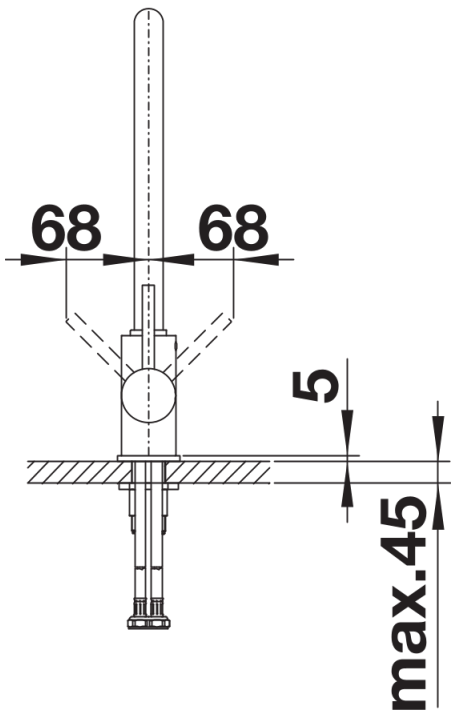

## Scope of supply

---

- 360° swivel spout for greater reach
- Ø 35 mm tap hole required
- With ceramic disk cartridge
- Patented jet regulator for markedly reduced scaling
- Flexible connector pipes, 500 mm long and ½" nut
- Stabilisation plate to increase the stability of the tap when fitted in stainless steel sinks

## Swivel range

Side view hand gear 2D

Side view