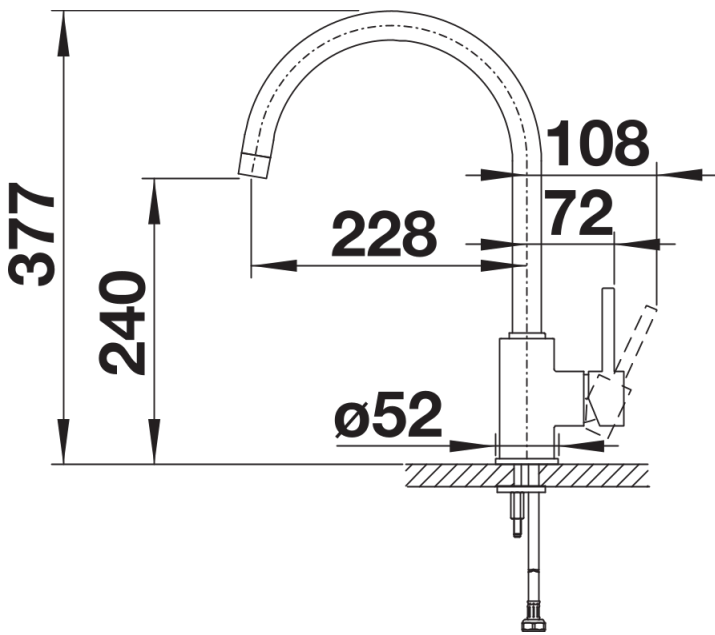

## Scope of supply

---

- 360° swivel spout for greater reach
- Ø 35 mm tap hole required
- With ceramic disk cartridge
- Patented jet regulator for markedly reduced scaling
- Flexible connector pipes, 500 mm long and ½" nut
- Stabilisation plate to increase the stability of the tap when fitted in stainless steel sinks

## Swivel range

Side view hand gear 2D

Side view