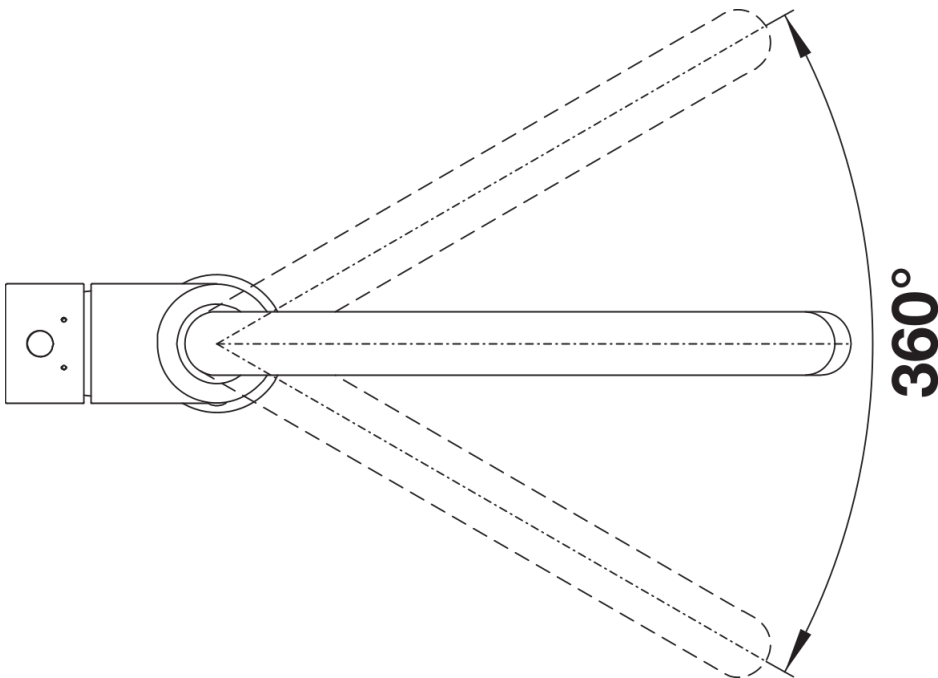

### Benefits

---

- Gently rounded spout on a slender body
- For the easy filling of tall pots and vases
- Especially suitable for compact sinks
- Enlarged working radius thanks to the 360° swivel spout

## Scope of supply

---

- 360° swivel spout for greater reach
- Ø 35 mm tap hole required
- With ceramic disk cartridge
- Patented jet regulator for markedly reduced scaling
- Flexible connector pipes, 500 mm long and ½" nut
- Stabilisation plate to increase the stability of the tap when fitted in stainless steel sinks

## Swivel range

Side view hand gear 2D

Side view