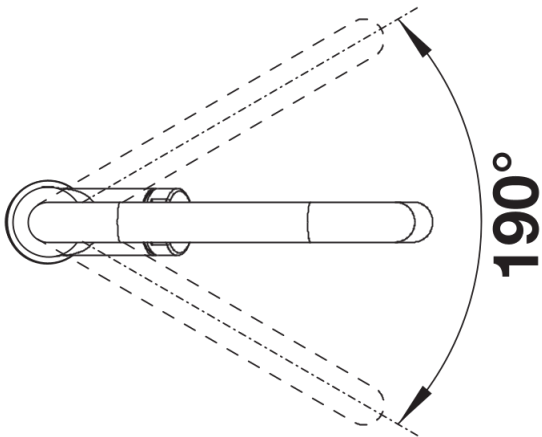

## Scope of supply

---

- 190° swivel spout for greater reach
- Ø 35 mm tap hole required
- With ceramic disk cartridge
- Fabric-sheathed spray hose
- Concealed spray hose with rearward guide pin
- Flexible connector pipes, 680 mm long and ½" nut for particularly easy installation
- Patented jet regulator for markedly reduced scaling
- Stabilisation plate to increase the stability of the tap when fitted in stainless steel sinks
- With non-return valve and thus guaranteed against reflux in accordance with EN 1717

## Details

---

Swivel range

Side view hand gear 2D

Side view