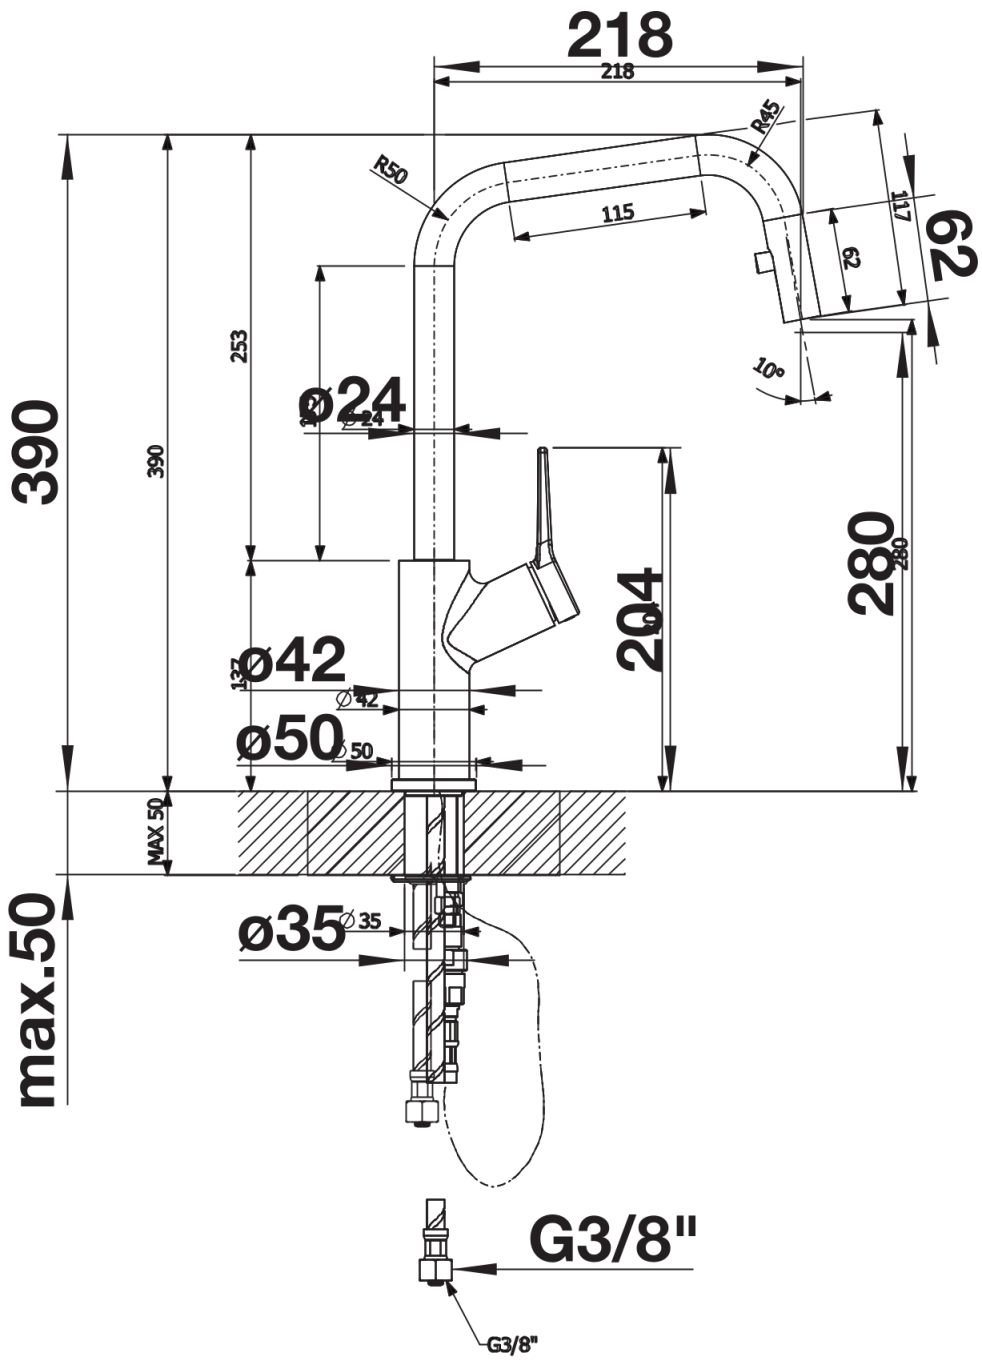

## Scope of supply

---

- 190° swivel spout for greater reach
- Ø 35 mm tap hole required
- With ceramic disk cartridge
- Fabric-sheathed spray hose
- Concealed spray hose with rearward guide pin
- Flexible connector pipes, 680 mm long and ½" nut for particularly easy installation
- Patented jet regulator for markedly reduced scaling
- Stabilisation plate to increase the stability of the tap when fitted in stainless steel sinks
- With non-return valve and thus guaranteed against reflux in accordance with EN 1717

## Details

---

Swivel range

Side view hand gear 2D

Side view