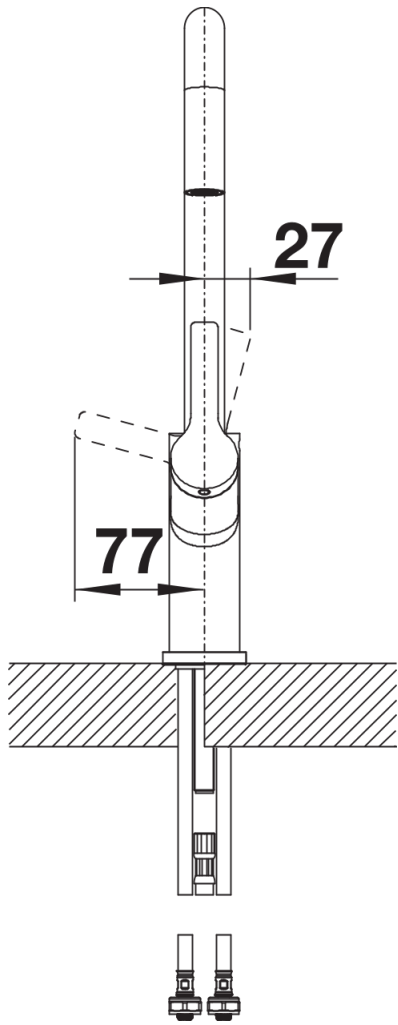

## Scope of supply

---

- 190° swivel spout for greater reach
- Ø 35 mm tap hole required
- With ceramic disk cartridge
- Fabric-sheathed spray hose
- Concealed spray hose with rearward guide pin
- Flexible connector pipes, 680 mm long and ½" nut for particularly easy installation
- Patented jet regulator for markedly reduced scaling
- Stabilisation plate to increase the stability of the tap when fitted in stainless steel sinks
- With non-return valve and thus guaranteed against reflux in accordance with EN 1717

## Details

---

Swivel range

Side view hand gear 2D

Side view