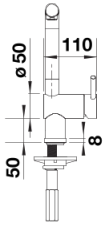

galvanic chrome

Scope of supply

- Single-lever mixer tap
- 140° swivel spout for greater reach
- Ø 35 mm tap hole required
- With ceramic disk cartridge
- Metal-sheathed spray hose
- Flexible connector pipes, 700 mm long and ½" nut for particularly easy installation
- Patented jet regulator for markedly reduced scaling
- Stabilisation plate to increase the stability of the tap when fitted in stainless steel sinks
- With non-return valve and thus guaranteed against reflux in accordance with EN 1717

Details

Swivel range

Side view hand gear 2D

Side view