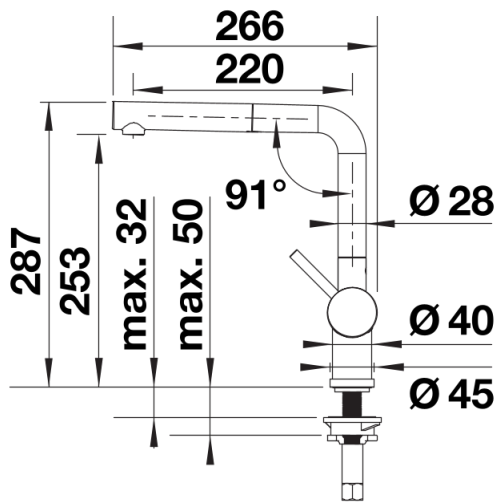

galvanic chrome

Scope of supply

- Single-lever mixer tap
- 140° swivel spout for greater reach
- Ø 35 mm tap hole required
- With ceramic disk cartridge
- Metal-sheathed spray hose
- Flexible connector pipes, 700 mm long and ½" nut for particularly easy installation
- Patented jet regulator for markedly reduced scaling
- Stabilisation plate to increase the stability of the tap when fitted in stainless steel sinks
- With non-return valve and thus guaranteed against reflux in accordance with EN 1717

Details

Swivel range

Side view hand gear 2D

Side view