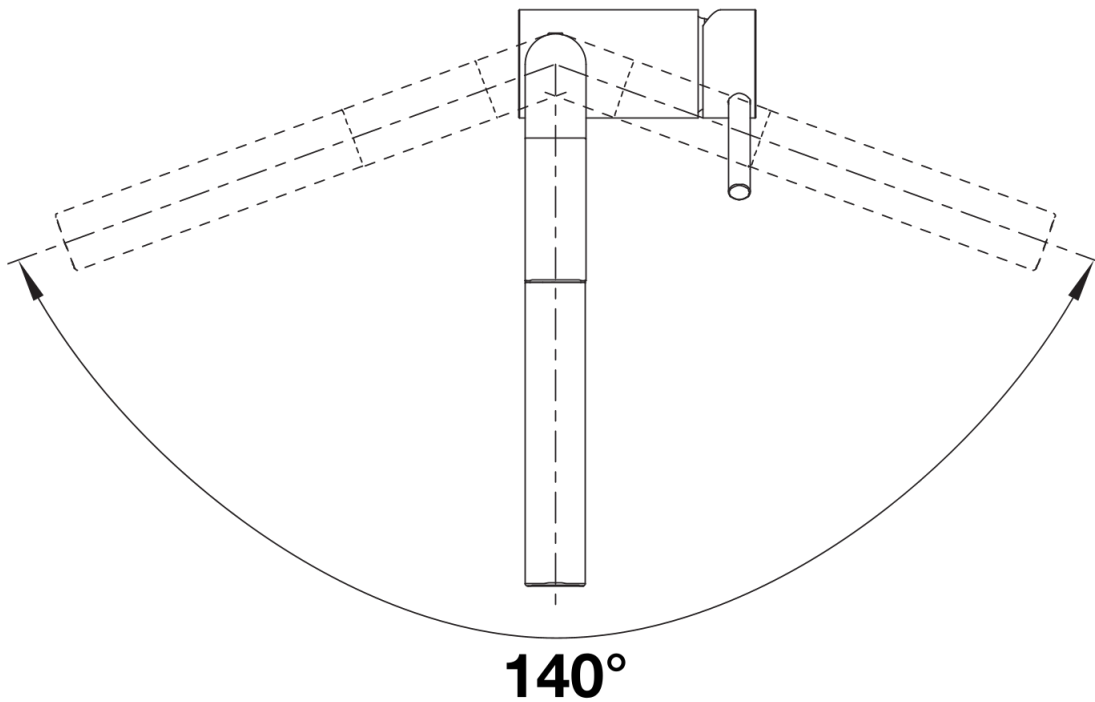

Product information sheet LINUS-S

Item no. 519368

Benefits

- Minimalist design
- Extendable spray head
- High quality metal spray
- High spout for easy filling of large pans and vases

Colours

Available colours:
chrome

galvanic chrome

Scope of supply

- Single-lever mixer tap
- 140° swivel spout for greater reach
- Ø 35 mm tap hole required
- With ceramic disk cartridge
- Metal-sheathed spray hose
- Flexible connector pipes, 700 mm long and ½" nut for particularly easy installation
- Patented jet regulator for markedly reduced scaling
- Stabilisation plate to increase the stability of the tap when fitted in stainless steel sinks
- With non-return valve and thus guaranteed against reflux in accordance with EN 1717

Details

Swivel range

Side view hand gear 2D

Side view