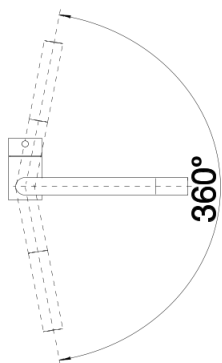

## Scope of supply

---

- Single-lever mixer tap
- 360° swivel spout for greater reach
- Ø 35 mm tap hole required
- With ceramic disk cartridge
- Flexible connector pipes, 700 mm long and ½" nut for particularly easy and safe installation
- Patented jet regulator for markedly reduced scaling
- Stabilisation plate to increase the stability of the tap when fitted in stainless steel sinks

## Swivel range

Side view hand gear 2D

Side view