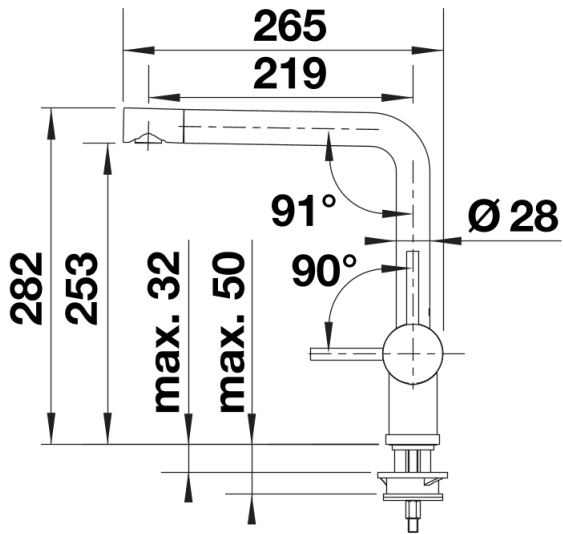

## Scope of supply

---

- Single-lever mixer tap
- 360° swivel spout for greater reach
- Ø 35 mm tap hole required
- With ceramic disk cartridge
- Flexible connector pipes, 700 mm long and ½" nut for particularly easy and safe installation
- Patented jet regulator for markedly reduced scaling
- Stabilisation plate to increase the stability of the tap when fitted in stainless steel sinks

## Details

---

Swivel range

Side view hand gear 2D

Side view