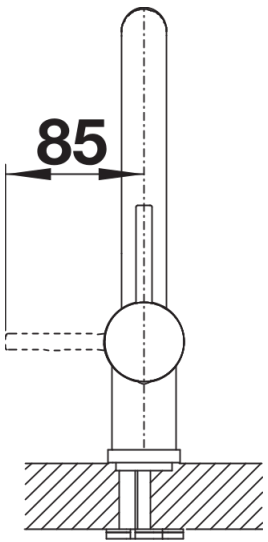

## Scope of supply

---

- Single-lever mixer tap
- 360° swivel spout for greater reach
- Ø 35 mm tap hole required
- With ceramic disk cartridge
- Flexible connector pipes, 700 mm long and ½" nut for particularly easy and safe installation
- Patented jet regulator for markedly reduced scaling
- Stabilisation plate to increase the stability of the tap when fitted in stainless steel sinks

## Swivel range

Side view hand gear 2D

Side view