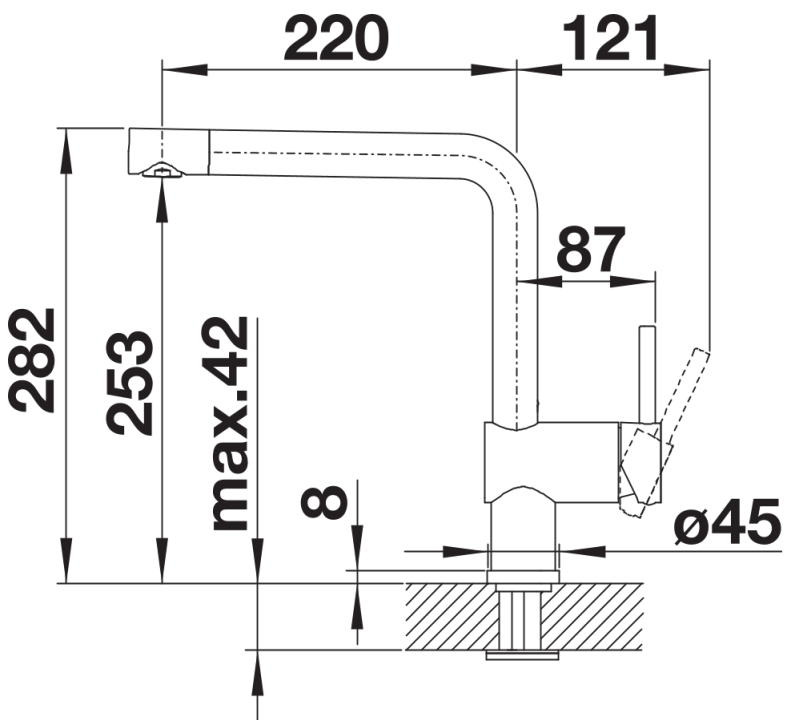

## Scope of supply

---

- Single-lever mixer tap
- 360° swivel spout for greater reach
- Ø 35 mm tap hole required
- With ceramic disk cartridge
- Flexible connector pipes, 700 mm long and ½" nut for particularly easy and safe installation
- Patented jet regulator for markedly reduced scaling
- Stabilisation plate to increase the stability of the tap when fitted in stainless steel sinks

## Swivel range

Side view hand gear 2D

Side view