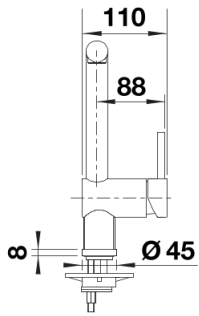

## Scope of supply

---

- Single-lever mixer tap
- 360° swivel spout for greater reach
- Ø 35 mm tap hole required
- With ceramic disk cartridge
- Flexible connector pipes, 700 mm long and ½" nut for particularly easy and safe installation
- Patented jet regulator for markedly reduced scaling
- Stabilisation plate to increase the stability of the tap when fitted in stainless steel sinks

## Details

---

Swivel range

Side view hand gear 2D

Side view