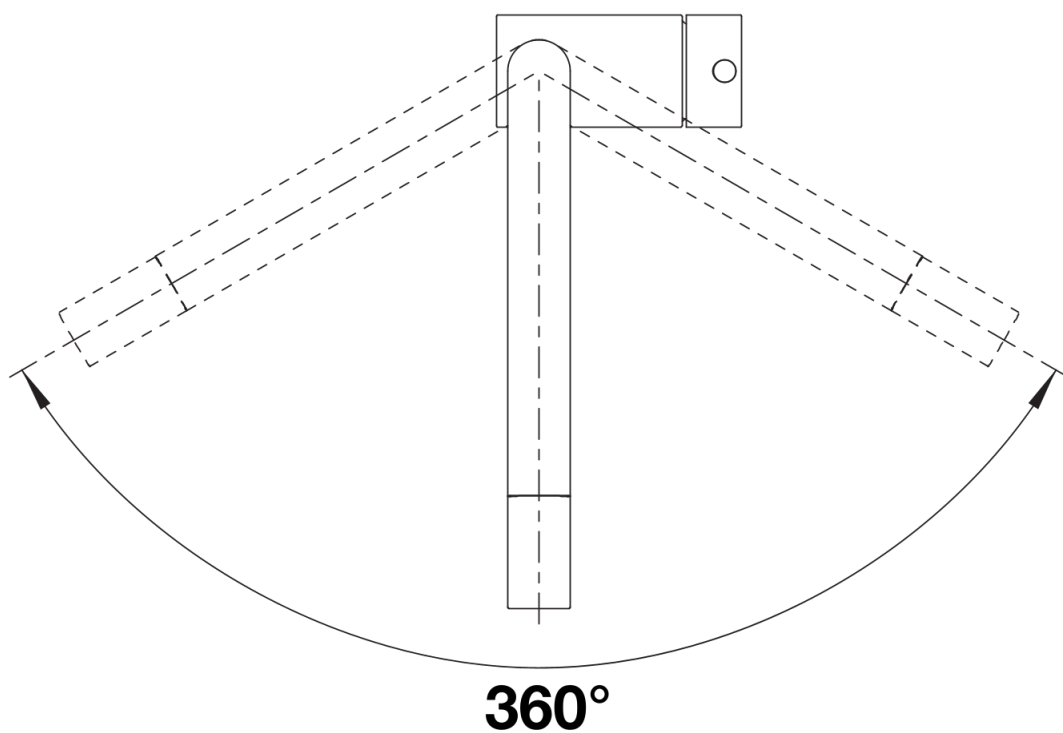

## Scope of supply

---

- Single-lever mixer tap
- 360° swivel spout for greater reach
- Ø 35 mm tap hole required
- With ceramic disk cartridge
- Flexible connector pipes, 700 mm long and ½" nut for particularly easy and safe installation
- Patented jet regulator for markedly reduced scaling
- Stabilisation plate to increase the stability of the tap when fitted in stainless steel sinks

## Details

---

Swivel range

Side view hand gear 2D

Side view