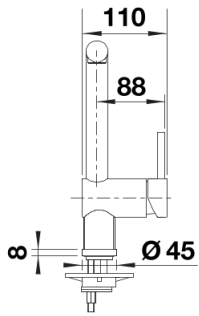

Colours

Available colours:

black

SILGRANIT-Look black

Scope of supply

- Single-lever mixer tap
- 360° swivel spout for greater reach
- Ø 35 mm tap hole required
- With ceramic disk cartridge
- Flexible 700 mm connector pipes and ½" nut for particularly easy and secure installation
- Patented jet regulator for markedly reduced furring up
- Stabilisation plate to increase the stability of the tap when fitted in stainless steel sinks

Details

Swivel range

Side view hand gear 2D

Side view