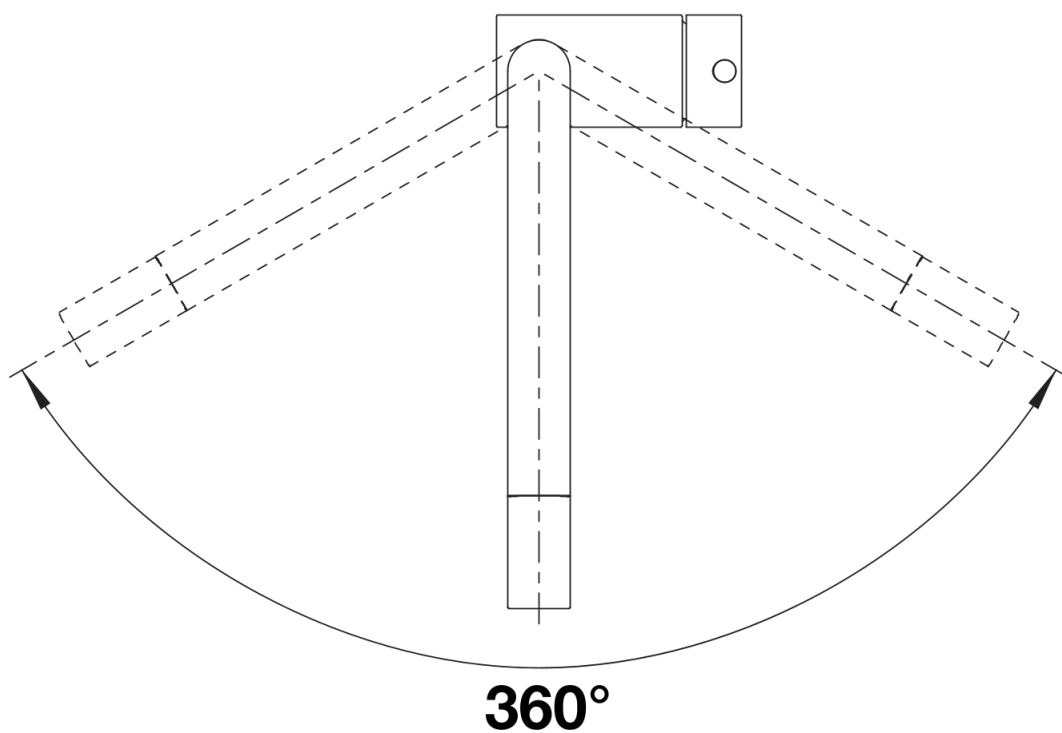

Colours

Available colours:

black

SILGRANIT-Look black

Scope of supply

- Single-lever mixer tap
- 360° swivel spout for greater reach
- Ø 35 mm tap hole required
- With ceramic disk cartridge
- Flexible 700 mm connector pipes and ½" nut for particularly easy and secure installation
- Patented jet regulator for markedly reduced furring up
- Stabilisation plate to increase the stability of the tap when fitted in stainless steel sinks

Details

Swivel range

Side view hand gear 2D

Side view