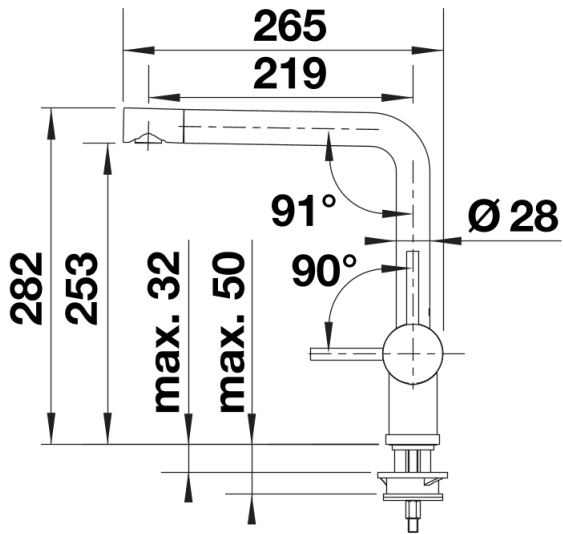

Colours

Available colours:

black

SILGRANIT-Look black

Scope of supply

- Single-lever mixer tap
- 360° swivel spout for greater reach
- Ø 35 mm tap hole required
- With ceramic disk cartridge
- Flexible 700 mm connector pipes and ½" nut for particularly easy and secure installation
- Patented jet regulator for markedly reduced furring up
- Stabilisation plate to increase the stability of the tap when fitted in stainless steel sinks

Details

Swivel range

Side view hand gear 2D

Side view