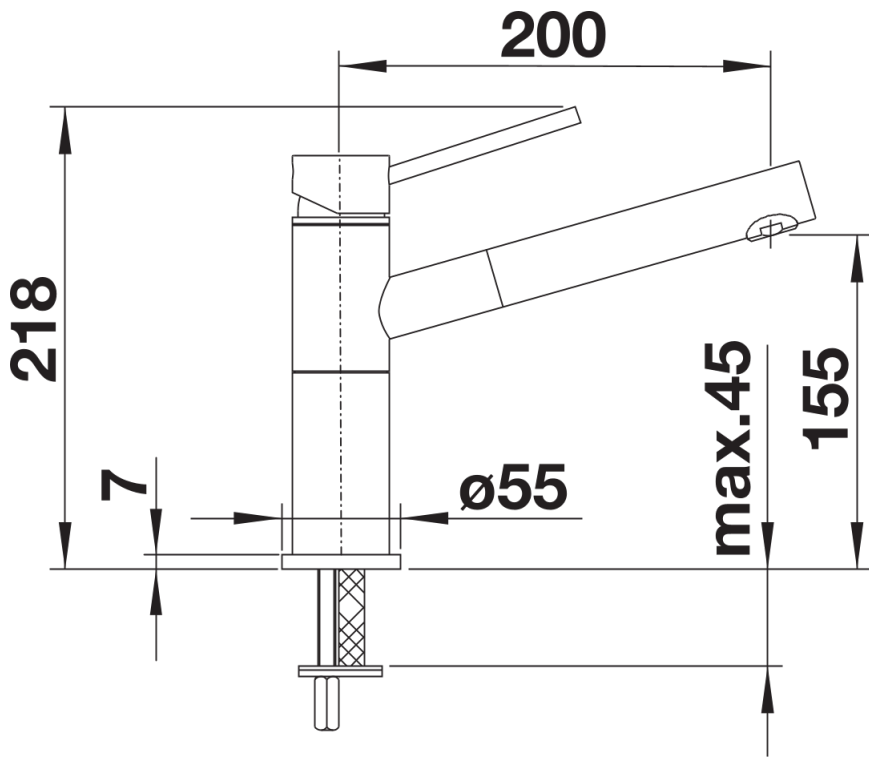

## Product information sheet ALTA-S Compact

Item no. 519358

## Scope of supply

---

- Spout can be swivelled by 128°
- Ø 35 mm tap hole required
- With ceramic disk cartridge
- Metal-sheathed spray hose
- Flexible 650 mm connector pipes and ½" nut for particularly easy and secure installation
- Patented jet regulator for markedly reduced scaling
- Stabilisation plate to increase the stability of the tap when fitted in stainless steel sinks
- With non-return valve and thus guaranteed against reflux in accordance with EN 1717

## Details

---

Swivel range

Side view