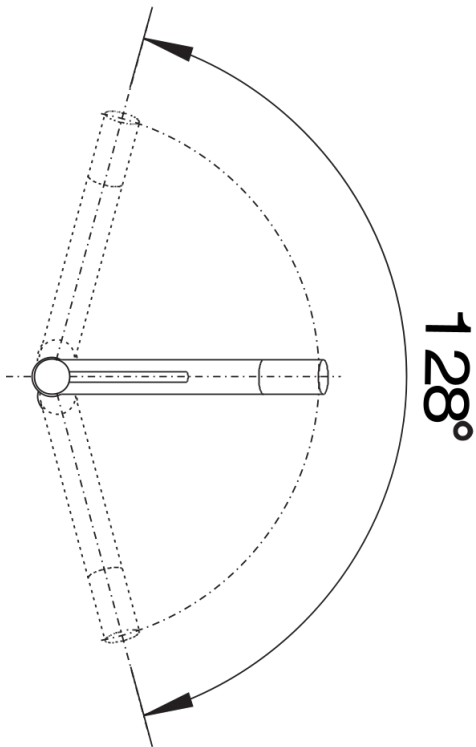

## Scope of supply

---

- Spout can be swivelled by 128°
- Ø 35 mm tap hole required
- With ceramic disk cartridge
- Metal-sheathed spray hose
- Flexible 650 mm connector pipes and ½" nut for particularly easy and secure installation
- Patented jet regulator for markedly reduced scaling
- Stabilisation plate to increase the stability of the tap when fitted in stainless steel sinks
- With non-return valve and thus guaranteed against reflux in accordance with EN 1717

## Details

---

Swivel range

Side view