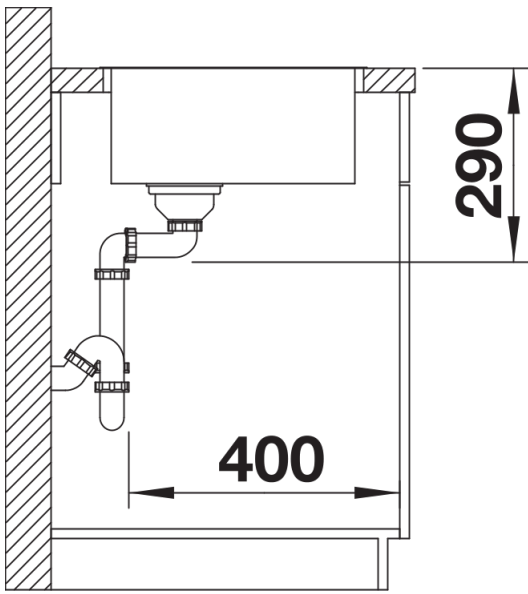

Planning information

- Flexible sealing tape is required when installing a kitchen mixer tap, drain remote control or soap dispenser in laminate worktops.
- Please note the cut-out information for the respective installation method.

Scope of supply

- waste kit
- 3 ½" InFino basket strainer
- fixing kit

Details

Top view

Cut-out

Front view

Side view