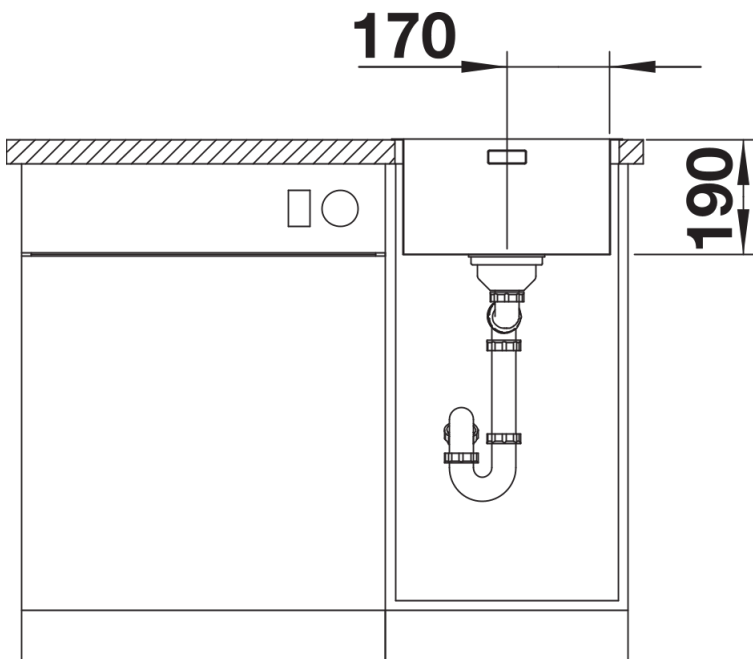

Product information sheet ANDANO 340-IF

Item no. 526892

Benefits

- Balanced composition of optical and functional elements
- The harmonious interplay between the radii and surface design creates a modern appeal
- High quality features consisting of a covered C-overflow and InFino drain system – gracefully integrated and easy-care
- Large bowl capacity and fully utilisable base
- Elegant IF flat-rim for flushmount and for installation from above
- Optional premium accessories are available

Planning information

- Flexible sealing tape is required when installing a kitchen mixer tap, drain remote control or soap dispenser in laminate worktops.
- Please note the cut-out information for the respective installation method.

Scope of supply

- waste kit
- 3 ½" InFino basket strainer
- fixing kit

Details

Top view

Cut-out

Front view

Side view