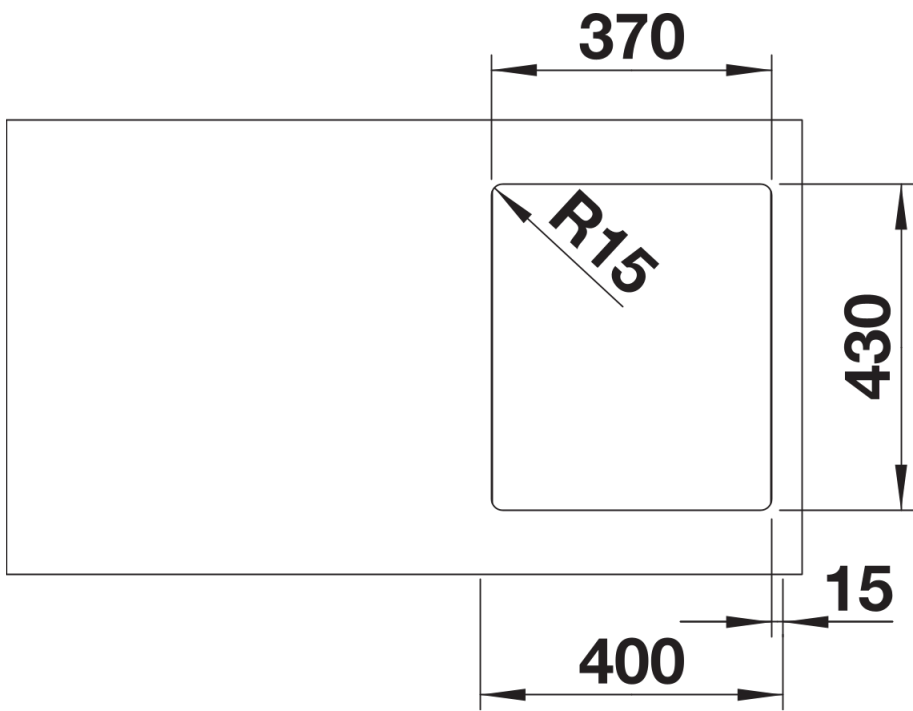

Product information sheet ANDANO 340-IF

Item no. 526892

Benefits

- Balanced composition of optical and functional elements
- The harmonious interplay between the radii and surface design creates a modern appeal
- High quality features consisting of a covered C-overflow and InFino drain system – gracefully integrated and easy-care
- Large bowl capacity and fully utilisable base
- Elegant IF flat-rim for flushmount and for installation from above
- Optional premium accessories are available

Planning information

- Flexible sealing tape is required when installing a kitchen mixer tap, drain remote control or soap dispenser in laminate worktops.
- Please note the cut-out information for the respective installation method.

Scope of supply

- waste kit
- 3 ½" InFino basket strainer
- fixing kit

Details

Top view

Cut-out

Front view

Side view