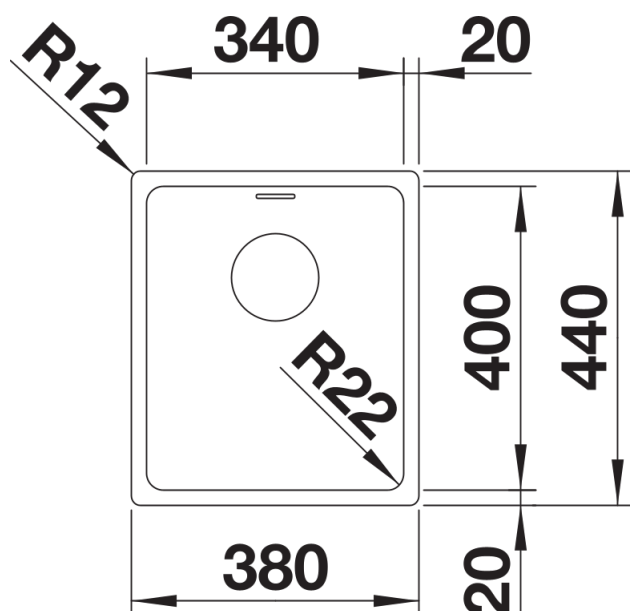

Product information sheet ANDANO 340-IF

Item no. 526892

Benefits

- Balanced composition of optical and functional elements
- The harmonious interplay between the radii and surface design creates a modern appeal
- High quality features consisting of a covered C-overflow and InFino drain system – gracefully integrated and easy-care
- Large bowl capacity and fully utilisable base
- Elegant IF flat-rim for flushmount and for installation from above
- Optional premium accessories are available

Planning information

- Flexible sealing tape is required when installing a kitchen mixer tap, drain remote control or soap dispenser in laminate worktops.
- Please note the cut-out information for the respective installation method.

Scope of supply

- waste kit
- 3 ½" InFino basket strainer
- fixing kit

Details

Top view

Cut-out

Front view

Side view