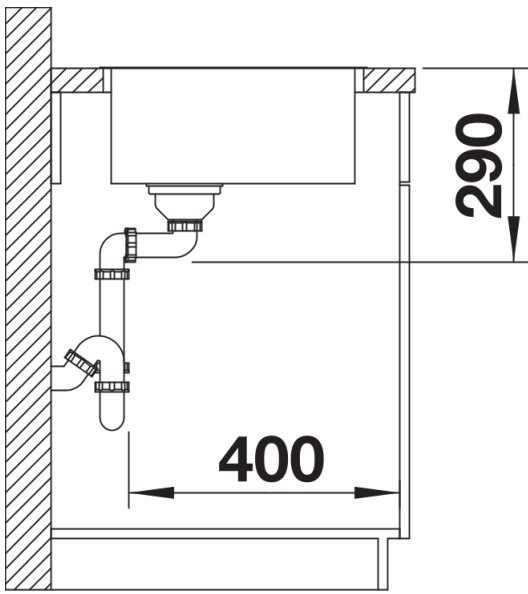

Planning information

- Flexible sealing tape is required when installing a kitchen mixer tap, drain remote control or soap dispenser in laminate worktops.
Please note the cut-out information for the respective installation method.

Scope of supply

- waste kit
- 3 ½" InFino basket strainer
- fixing kit

Details

Top view

Cut-out

Front view

Side view