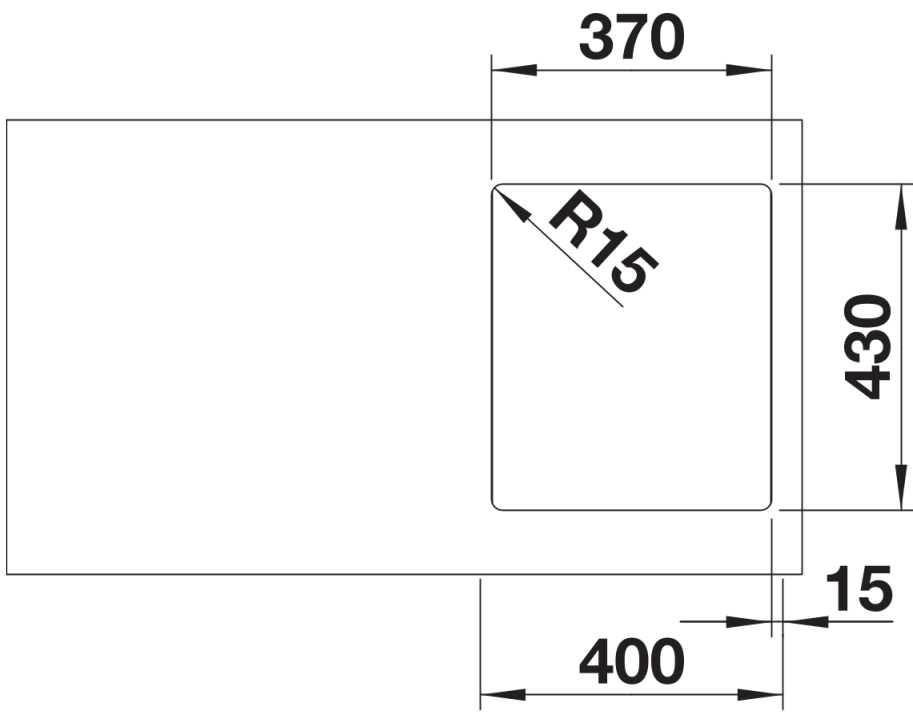

Product information sheet ANDANO 340-IF

Item no. 526892

Benefits

- Balanced composition of optical and functional elements
- The harmonious interplay between the radii and surface design creates a modern appeal
- High quality features consisting of a covered C-overflow and InFino drain system – gracefully integrated and easy-care
- Large bowl capacity and fully utilisable base
- Elegant IF flat-rim for flushmount and for installation from above
- Optional premium accessories are available

Planning information

- Flexible sealing tape is required when installing a kitchen mixer tap, drain remote control or soap dispenser in laminate worktops.
Please note the cut-out information for the respective installation method.

Scope of supply

- waste kit
- 3 ½" InFino basket strainer
- fixing kit

Details

Top view

Cut-out

Front view

Side view