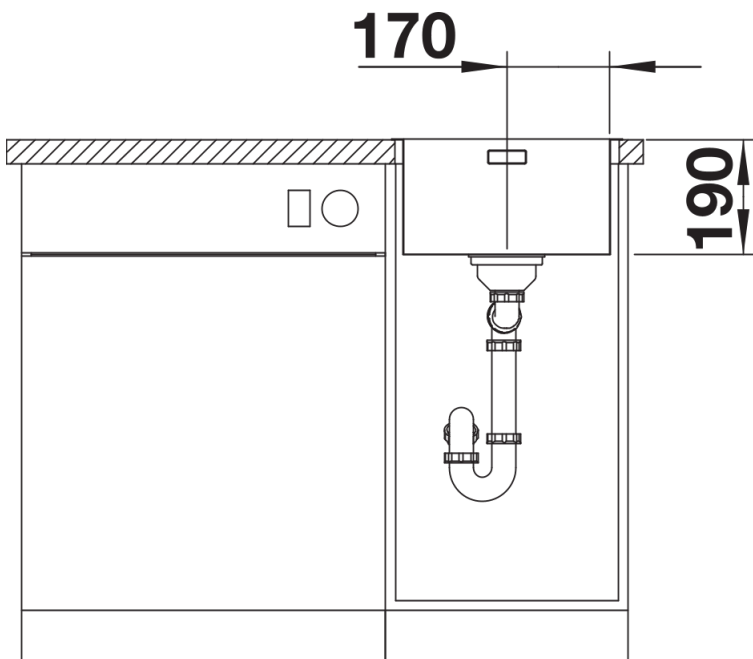

Product information sheet ANDANO 340-IF

Item no. 526892

Benefits

- Balanced composition of optical and functional elements
- The harmonious interplay between the radii and surface design creates a modern appeal
- High quality features consisting of a covered C-overflow and InFino drain system – gracefully integrated and easy-care
- Large bowl capacity and fully utilisable base
- Elegant IF flat-rim for flushmount and for installation from above
- Optional premium accessories are available

Planning information

- Flexible sealing tape is required when installing a kitchen mixer tap, drain remote control or soap dispenser in laminate worktops.
Please note the cut-out information for the respective installation method.

Scope of supply

- waste kit
- 3 ½" InFino basket strainer
- fixing kit

Details

Top view

Cut-out

Front view

Side view