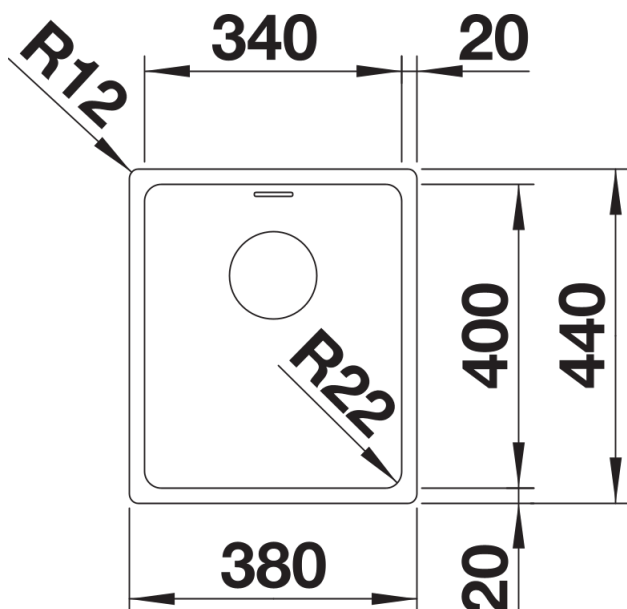

Product information sheet ANDANO 340-IF

Item no. 526892

Benefits

- Balanced composition of optical and functional elements
- The harmonious interplay between the radii and surface design creates a modern appeal
- High quality features consisting of a covered C-overflow and InFino drain system – gracefully integrated and easy-care
- Large bowl capacity and fully utilisable base
- Elegant IF flat-rim for flushmount and for installation from above
- Optional premium accessories are available

Planning information

- Flexible sealing tape is required when installing a kitchen mixer tap, drain remote control or soap dispenser in laminate worktops.
Please note the cut-out information for the respective installation method.

Scope of supply

- waste kit
- 3 ½" InFino basket strainer
- fixing kit

Details

Top view

Cut-out

Front view

Side view