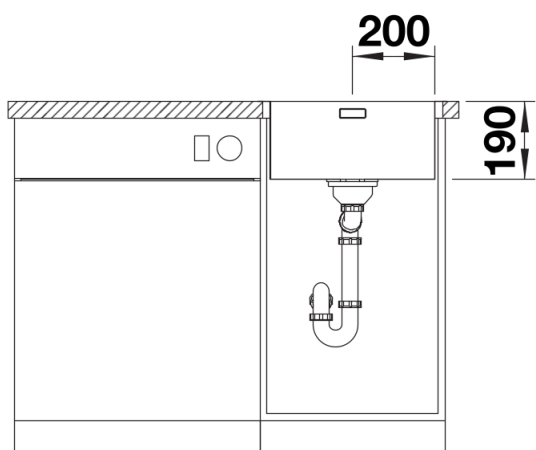

### Benefits

---

- Inset bowl in an elegant-pure design
- Elegant corner radii of only 10 mm - without sacrificing functional advantages
- Flush IF - flat rim
- InFino drain system
- Augmented stability of the mixer tap due to the extensive stabilising technology

Cut-out

Front view

Side view