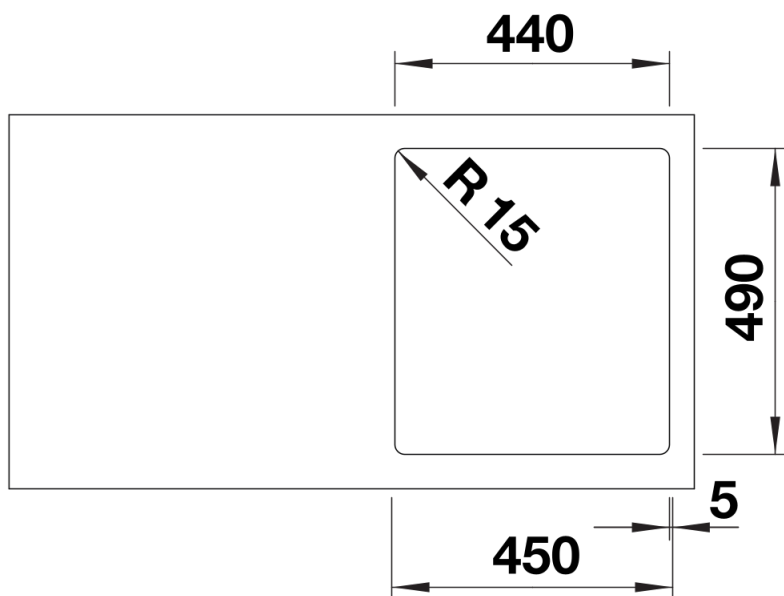

## Product information sheet CLARON 400-IF/A

Item no. 526906

### Benefits

---

- Inset bowl in an elegant-pure design
- Elegant corner radii of only 10 mm - without sacrificing functional advantages
- Flush IF - flat rim
- InFino drain system
- Augmented stability of the mixer tap due to the extensive stabilising technology

Cut-out

Front view

Side view