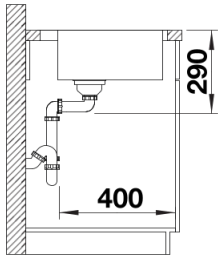

### Benefits

---

- Inset bowl in an elegant-pure design
- Elegant corner radii of only 10 mm - without sacrificing functional advantages
- Flush IF - flat rim
- InFino drain system
- Augmented stability of the mixer tap due to the extensive stabilising technology

Cut-out

Front view

Side view