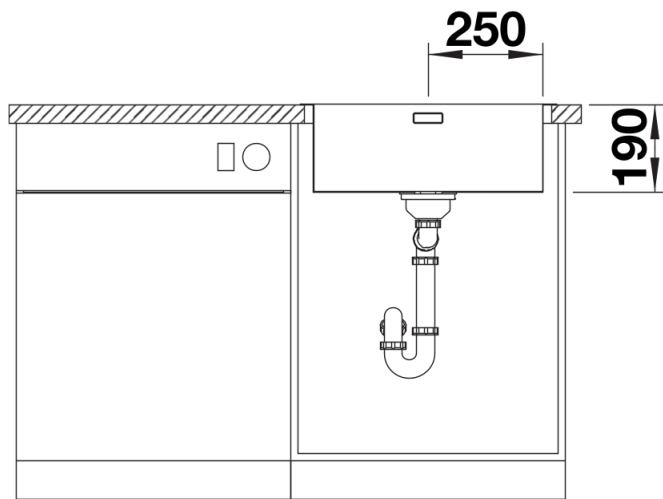

Product information sheet CLARON 500-IF/A

Item no. 526908

Benefits

- Inset bowl in an elegant-pure design without visible base pattern
- Elegant corner radii of only 10 mm - without sacrificing functional advantages
- Flush IF - flat rim
- InFino drain system with PushControl - the slim and intuitive remote control
- Augmented stability of the mixer tap due to the extensive stabilising technology

Scope of supply

- waste kit
- 3 ½" InFino basket strainer with drain remote control (rotary switch)
- fixing kit

Details

Top view

Front view

Side view