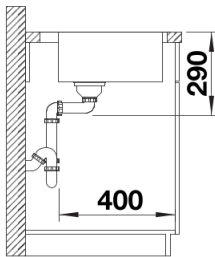

Product information sheet CLARON 500-IF/A

Item no. 526908

Benefits

- Inset bowl in an elegant-pure design without visible base pattern
- Elegant corner radii of only 10 mm - without sacrificing functional advantages
- Flush IF - flat rim
- InFino drain system with PushControl - the slim and intuitive remote control
- Augmented stability of the mixer tap due to the extensive stabilising technology

Scope of supply

- waste kit
- 3 ½" InFino basket strainer with drain remote control (rotary switch)
- fixing kit

Details

Top view

Front view

Side view