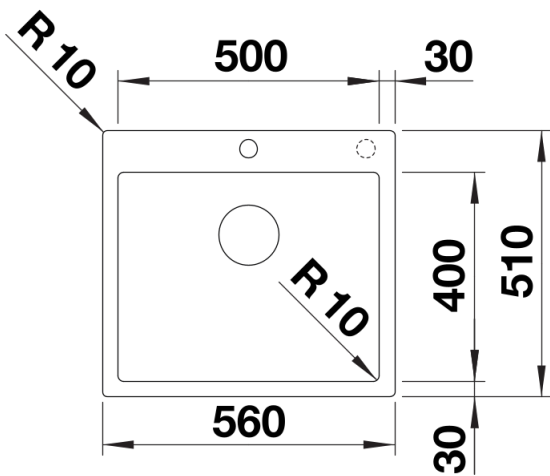

Product information sheet CLARON 500-IF/A

Item no. 526908

Benefits

- Inset bowl in an elegant-pure design without visible base pattern
- Elegant corner radii of only 10 mm - without sacrificing functional advantages
- Flush IF - flat rim
- InFino drain system with PushControl - the slim and intuitive remote control
- Augmented stability of the mixer tap due to the extensive stabilising technology

Scope of supply

- waste kit
- 3 ½" InFino basket strainer with drain remote control (rotary switch)
- fixing kit

Details

Top view

Front view

Side view