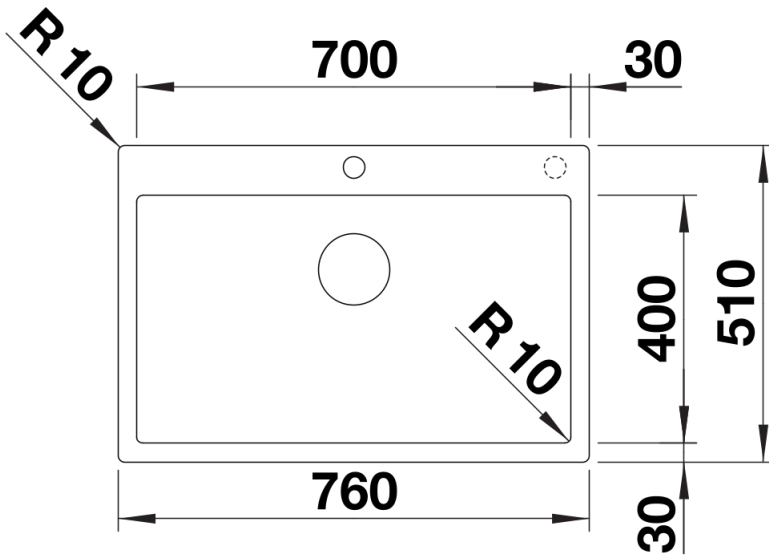

### Benefits

---

- Inset bowl in an elegant-pure design
- Elegant corner radii of only 10 mm - without sacrificing functional advantages
- Single bowl
- InFino drain system
- Flush IF - flat rim
- Augmented stability of the mixer tap due to the extensive stabilising technology

## Top view

Cut-out

Front view

Side view