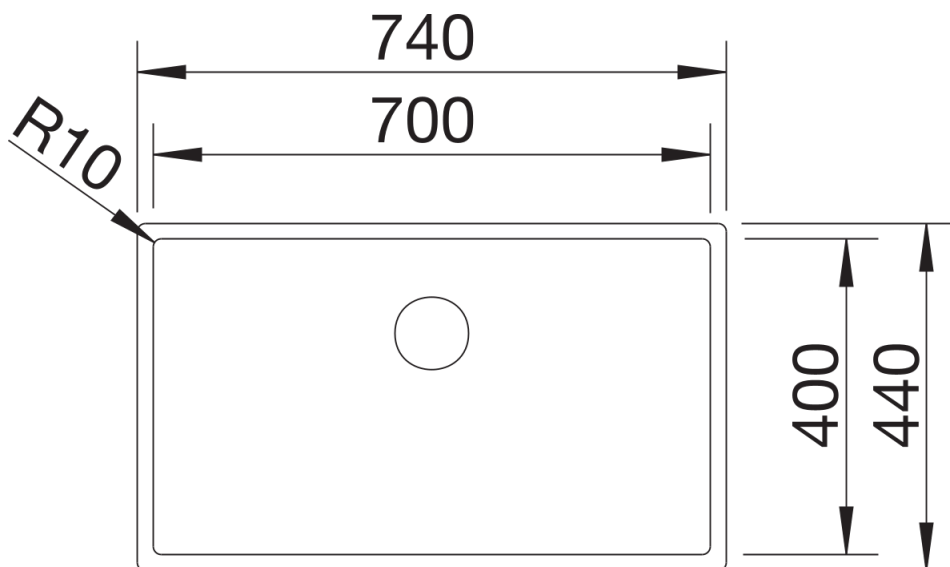

Product information sheet CLARON 700-U

Item no. 526913

Benefits

- Elegant-pure bowl design
- Concise 10 mm radius for a more refined design, without doing away with practical benefits
- Single bowl
- Large bowl capacity thanks to extra-deep bowls and smallest possible radii
- InFino drain system – elegantly integrated and easy-care

Planning information

- Technical note: The undermount bowl edge is not closed at the corners.

Scope of supply

- waste kit
- 3 ½" InFino basket strainer
- fixing kit

Details

Top view