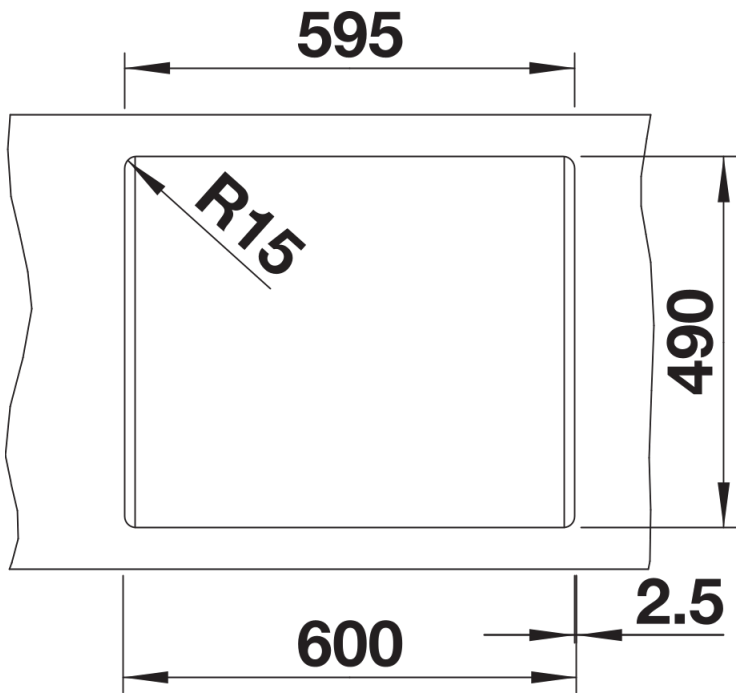

## Scope of supply

---

- waste kit
- 3 ½" basket strainer

## Details

---

Top view

Cut-out

Front view

Side view