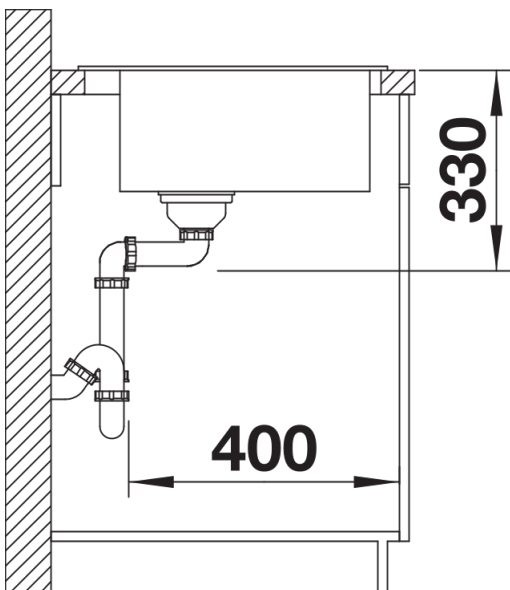

## Scope of supply

---

- waste kit
- 3 ½" basket strainer

## Details

---

Top view

Cut-out

Front view

Side view