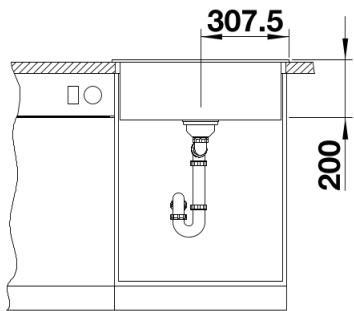

## Scope of supply

---

- waste kit
- 3 ½" basket strainer

## Details

---

Top view

Cut-out

Front view

Side view