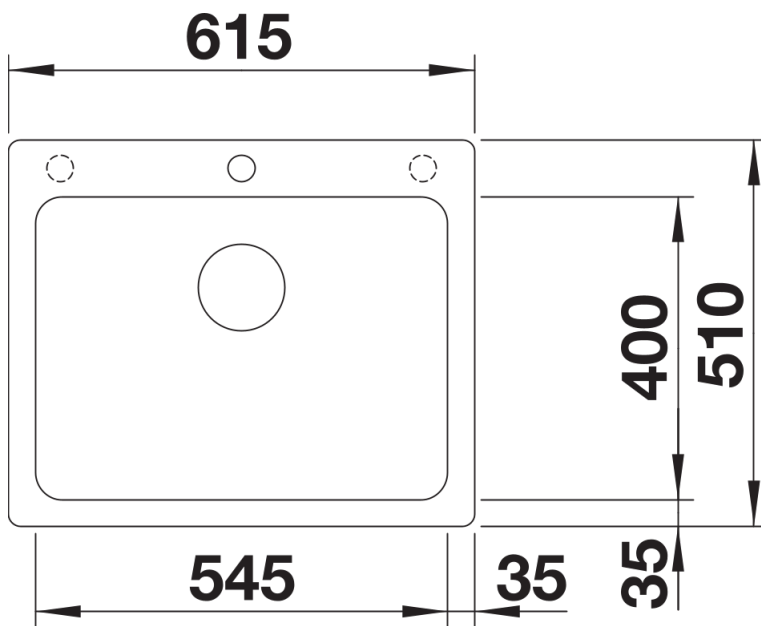

## Scope of supply

---

- waste kit
- 3 ½" basket strainer

## Details

---

Top view

Cut-out

Front view

Side view