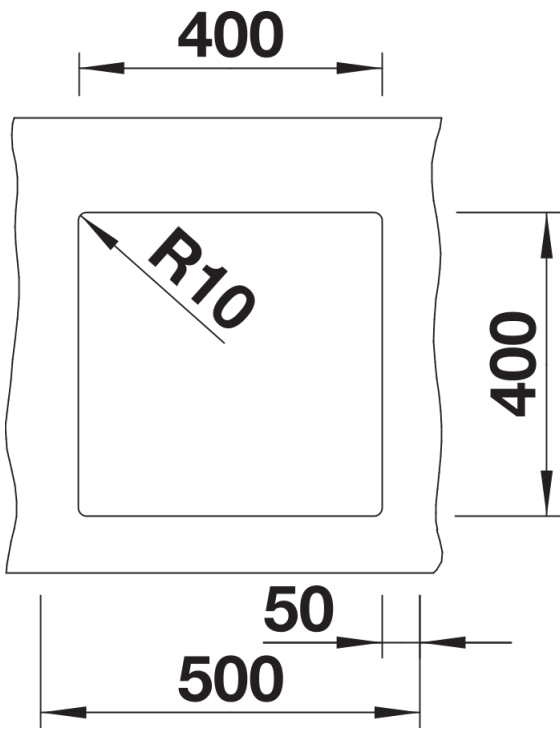

Product information sheet SUBLINE 400-U

Item no. 526856

Benefits

- Undermount bowl for discerning demands on design
- Timelessly elegant, contoured bowl design
- Entire system for a wide variety of plans featuring large and small bowls
- High-quality features with covered C-overflow and InFino drain system – elegantly integrated and easy-care
- Optional versatile accessories are available

Colours

Available colours:

black
anthracite
rock grey
white

SILGRANIT black

Planning information

- Cut-out radius: 10 mm

Scope of supply

- waste kit
- 3 ½" InFino basket strainer
- fixing kit

Details

Top view

Cut-out

Front view

Side view