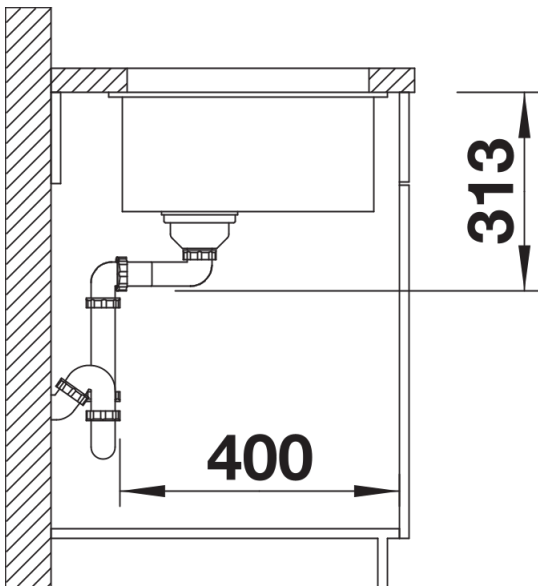

Colours

Available colours:

black
anthracite
rock grey
white

SILGRANIT black

Planning information

- Cut-out radius: 10 mm

Scope of supply

- waste kit
- 3 ½" InFino basket strainer
- fixing kit

Details

Top view

Cut-out

Front view

Side view