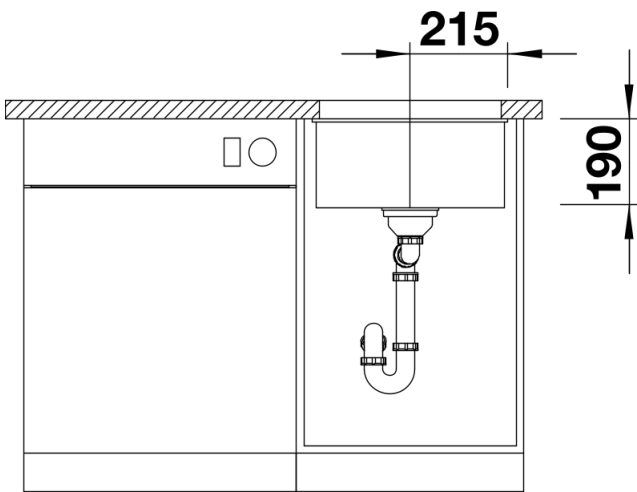

Colours

Available colours:

black
anthracite
rock grey
white

SILGRANIT black

Planning information

- Cut-out radius: 10 mm

Scope of supply

- waste kit
- 3 ½" InFino basket strainer
- fixing kit

Details

Top view

Cut-out

Front view

Side view