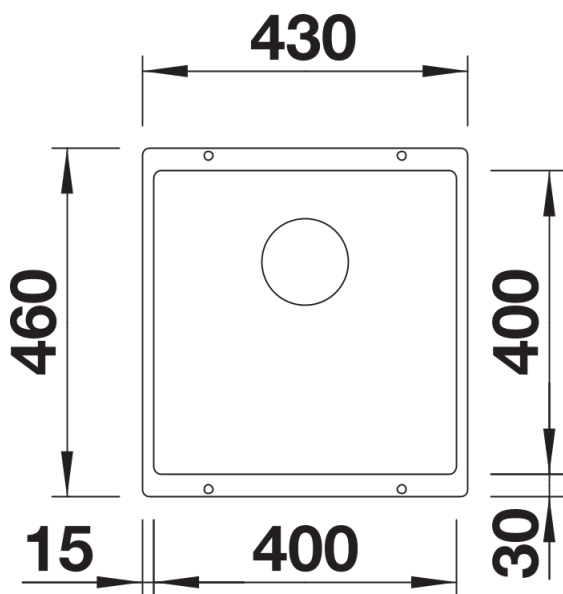

Colours

Available colours:

black
anthracite
rock grey
white

SILGRANIT black

Planning information

- Cut-out radius: 10 mm

Scope of supply

- waste kit
- 3 ½" InFino basket strainer
- fixing kit

Details

Top view

Cut-out

Front view

Side view