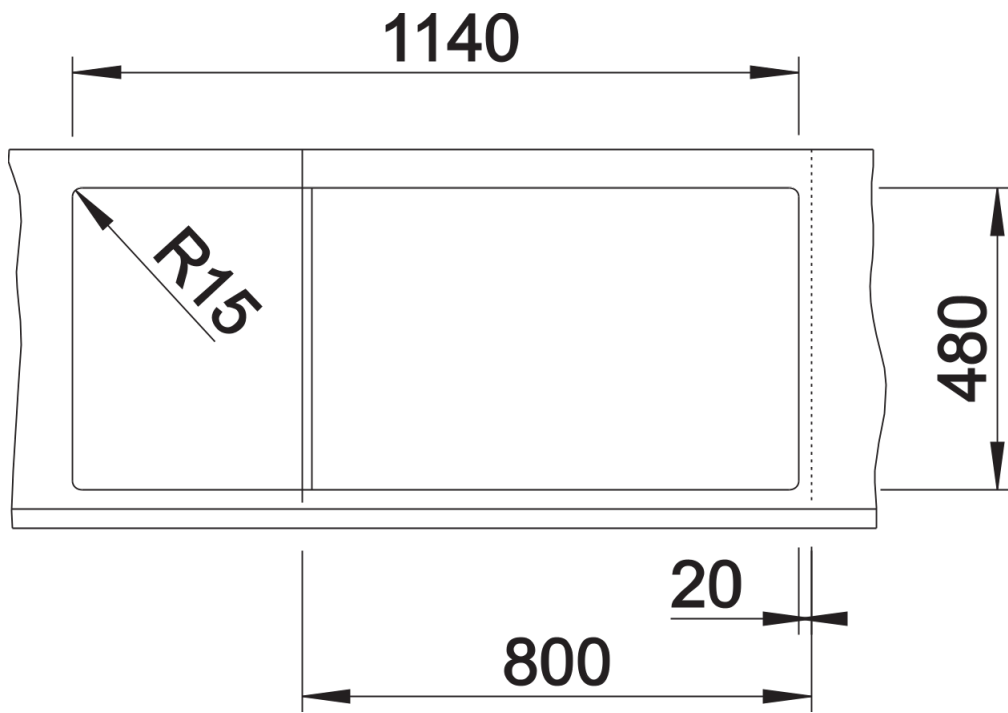

Colours

Available colours:

- white
- anthracite
- black

SILGRANIT white

Scope of supply

- waste kit
- 2 x 3 ½" InFino basket strainer

Details

Top view

Cut-out

Front view

Side view