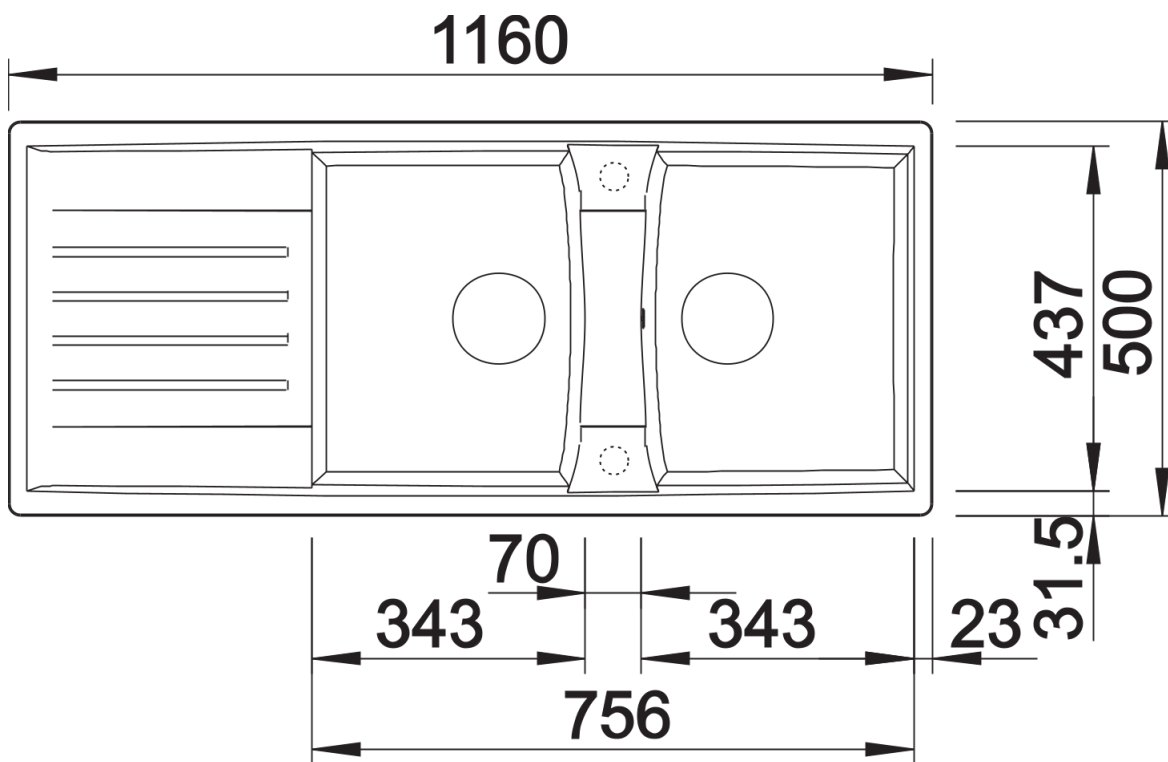

Colours

Available colours:

- white
- anthracite
- black

SILGRANIT white

Scope of supply

- waste kit
- 2 x 3 ½" InFino basket strainer

Details

Top view

Cut-out

Front view

Side view