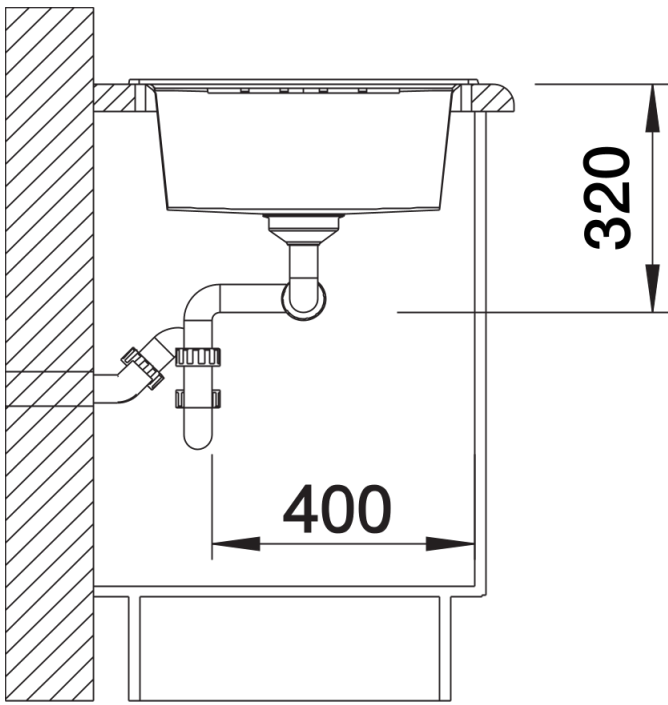

Colours

Available colours:

- white
- anthracite
- black

SILGRANIT white

Scope of supply

- waste kit
- 2 x 3 ½" InFino basket strainer

Details

Top view

Cut-out

Front view

Side view