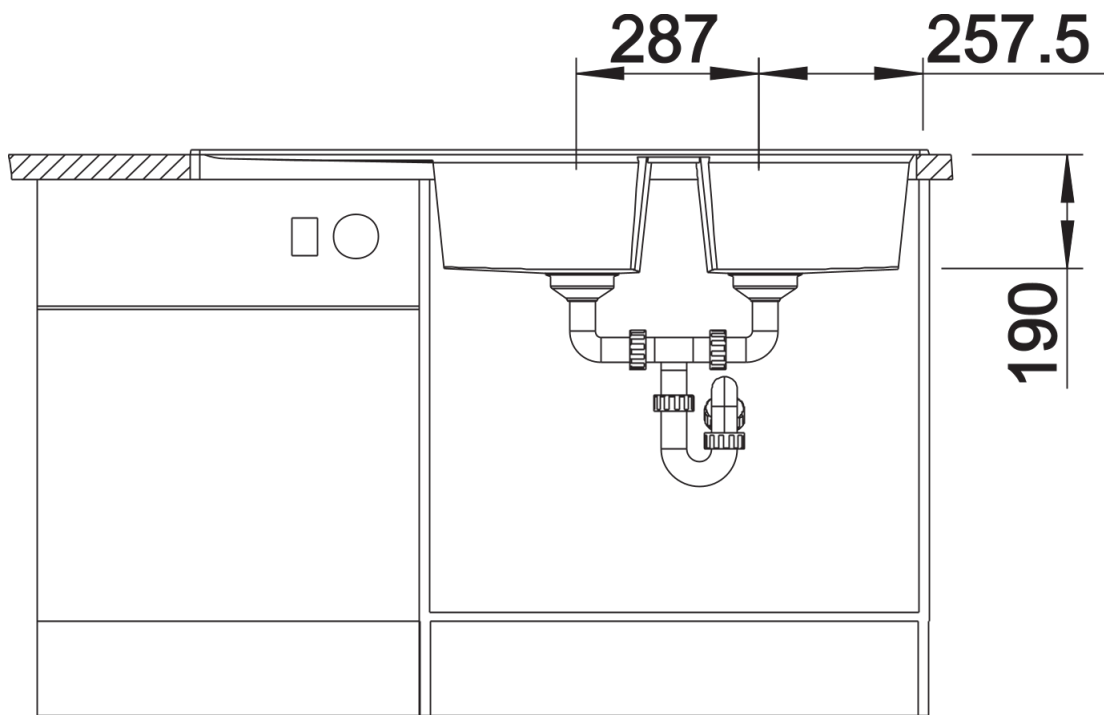

Colours

Available colours:

- white
- anthracite
- black

SILGRANIT white

Scope of supply

- waste kit
- 2 x 3 ½" InFino basket strainer

Details

Top view

Cut-out

Front view

Side view