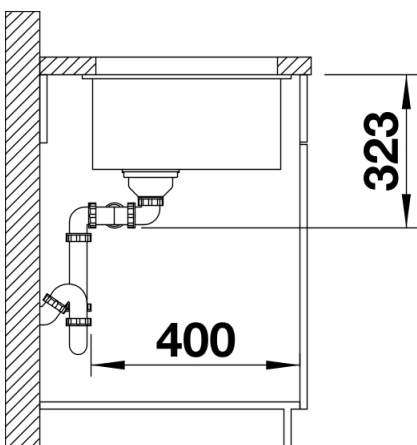

Colours

Available colours:

- black
- anthracite
- rock grey
- white

SILGRANIT black

Planning information

- Cut-out radius: 10 mm

Scope of supply

- waste kit
- 2 x 3 ½" InFino basket strainer
- fixing kit

Details

Top view

Cut-out

Front view

Side view