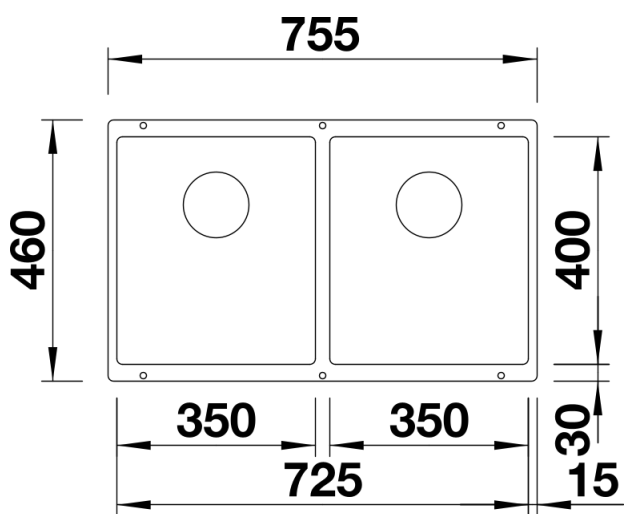

Product information sheet SUBLINE 350/350-U

Item no. 526853

Benefits

- Undermount bowl for discerning demands on design
- Timelessly elegant, contoured bowl design
- 2 in 1: two bowls, one cut-out panel and only one mounting procedure
- Entire system for a wide variety of plans featuring large and small bowls
- High-quality features with covered C-overflow and InFino drain system – elegantly integrated and easy-care
- Versatile accessories available

Colours

Available colours:

- black
- anthracite
- rock grey
- white

SILGRANIT black

Planning information

- Cut-out radius: 10 mm

Scope of supply

- waste kit
- 2 x 3 ½" InFino basket strainer
- fixing kit

Details

Top view

Cut-out

Front view

Side view