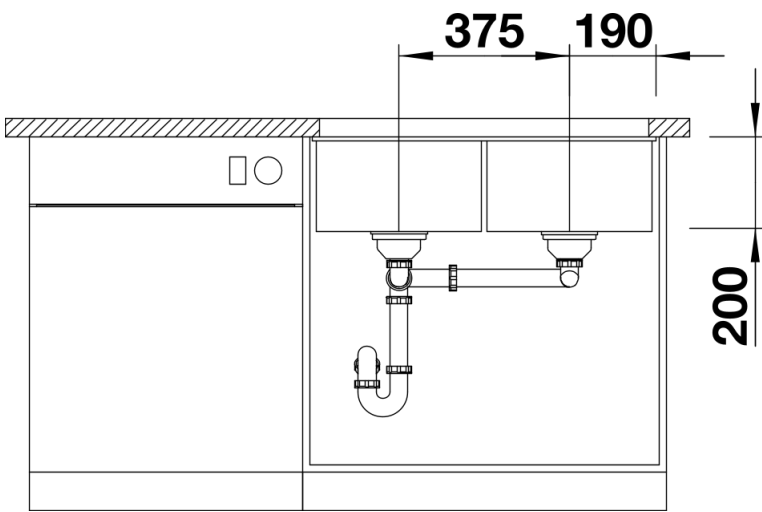

Product information sheet SUBLINE 350/350-U

Item no. 526853

Benefits

- Undermount bowl for discerning demands on design
- Timelessly elegant, contoured bowl design
- 2 in 1: two bowls, one cut-out panel and only one mounting procedure
- Entire system for a wide variety of plans featuring large and small bowls
- High-quality features with covered C-overflow and InFino drain system – elegantly integrated and easy-care
- Versatile accessories available

Colours

Available colours:

- black
- anthracite
- rock grey
- white

SILGRANIT black

Planning information

- Cut-out radius: 10 mm

Scope of supply

- waste kit
- 2 x 3 ½" InFino basket strainer
- fixing kit

Details

Top view

Cut-out

Front view

Side view