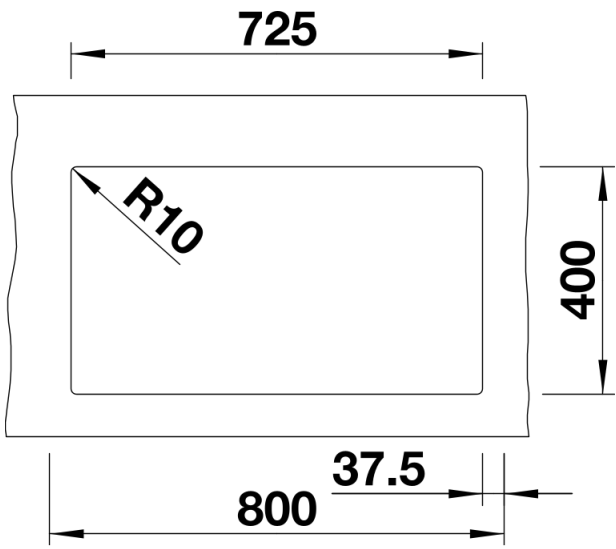

Product information sheet SUBLINE 350/350-U

Item no. 526853

Benefits

- Undermount bowl for discerning demands on design
- Timelessly elegant, contoured bowl design
- 2 in 1: two bowls, one cut-out panel and only one mounting procedure
- Entire system for a wide variety of plans featuring large and small bowls
- High-quality features with covered C-overflow and InFino drain system – elegantly integrated and easy-care
- Versatile accessories available

Colours

Available colours:

- black
- anthracite
- rock grey
- white

SILGRANIT black

Planning information

- Cut-out radius: 10 mm

Scope of supply

- waste kit
- 2 x 3 ½" InFino basket strainer
- fixing kit

Details

Top view

Cut-out

Front view

Side view