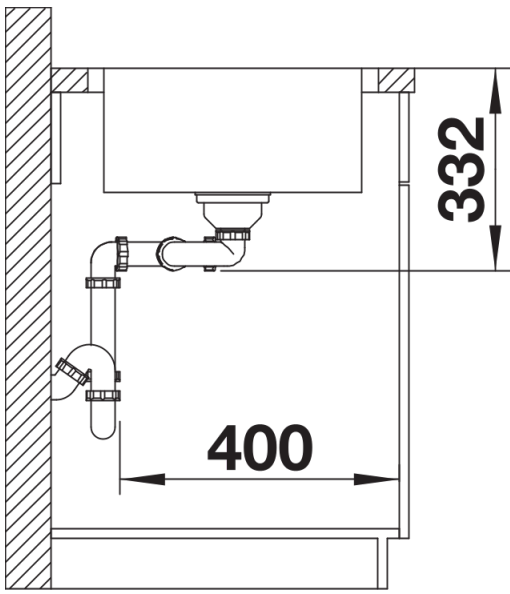

Product information sheet LEMIS 8-IF

Item no. 526991

Benefits

- Modern linear shape
- Maximum bowl capacity with two bowls
- Elegant IF flat-rim for flushmount and for installation from above
- Can be installed reversibly
- 3 ½" basket strainer

Scope of supply

- waste kit
- 3 ½" basket strainer

Details

Top view

Cut-out

Front view

Side view