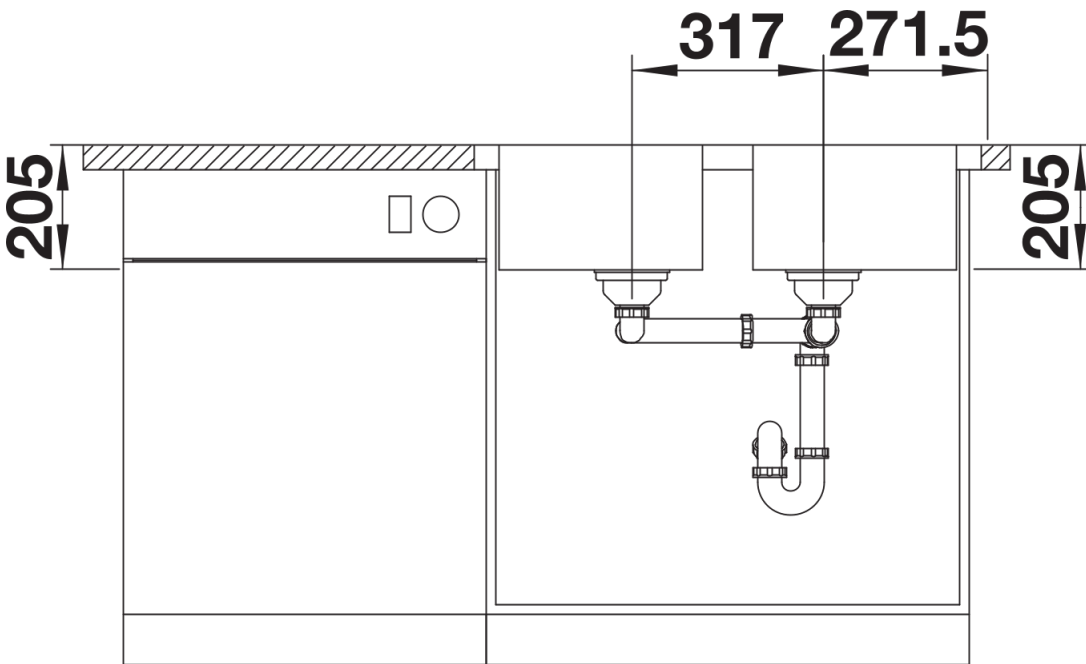

Product information sheet LEMIS 8-IF

Item no. 526991

Benefits

- Modern linear shape
- Maximum bowl capacity with two bowls
- Elegant IF flat-rim for flushmount and for installation from above
- Can be installed reversibly
- 3 ½" basket strainer

Scope of supply

- waste kit
- 3 ½" basket strainer

Details

Top view

Cut-out

Front view

Side view