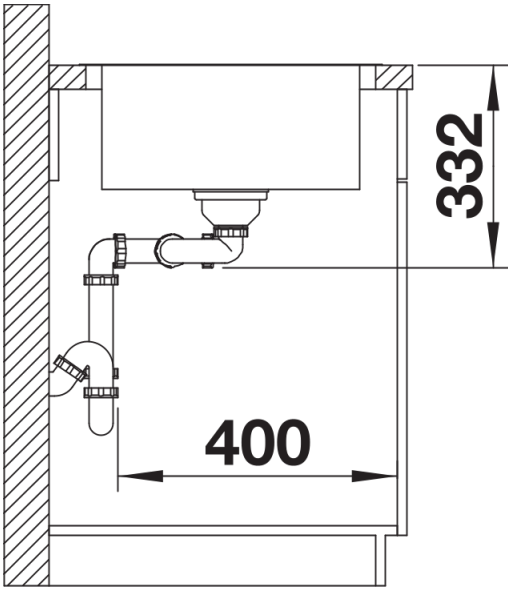

Product information sheet LEMIS 8 S-IF

Item no. 526992

Benefits

- Modern linear shape
- Maximum bowl capacity with two bowls
- Spacious tap ledge and drainer area
- Elegant IF flat-rim for flushmount and for installation from above
- Available in left- and right-hand version
- 3 ½" basket strainer

Scope of supply

- waste kit
- 3 ½" basket strainer

Details

Top view

Cut-out

Front view

Side view