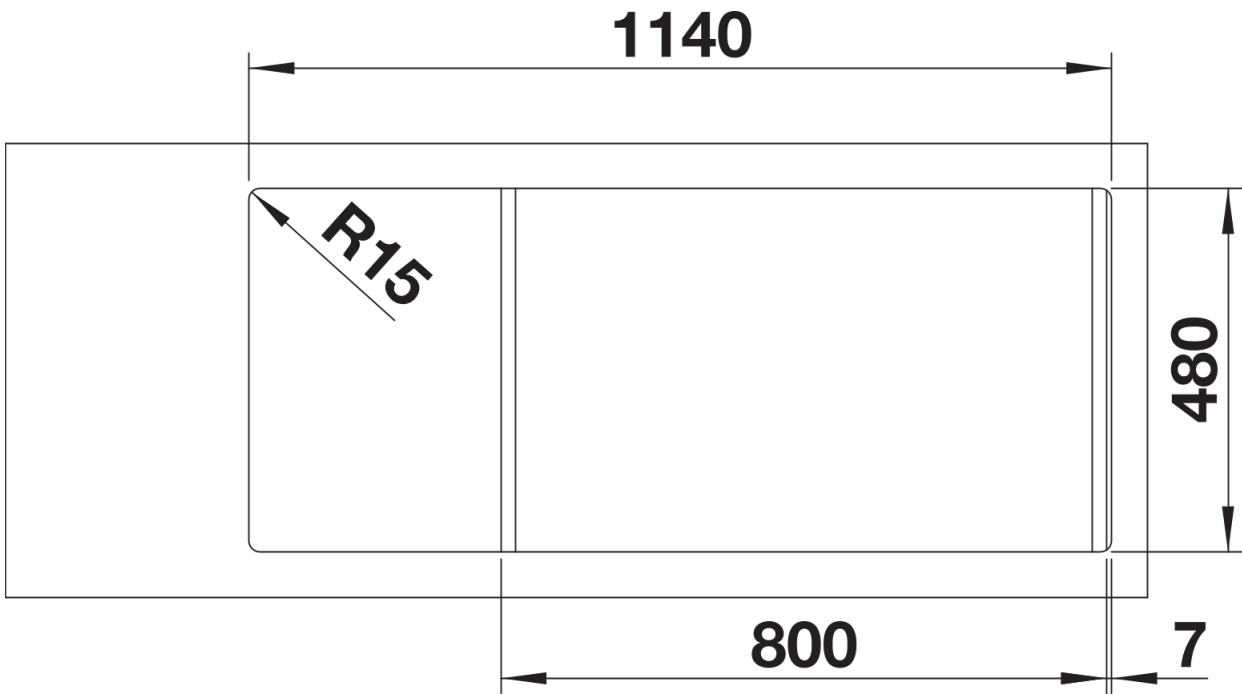

Product information sheet LEMIS 8 S-IF

Item no. 526992

Benefits

- Modern linear shape
- Maximum bowl capacity with two bowls
- Spacious tap ledge and drainer area
- Elegant IF flat-rim for flushmount and for installation from above
- Available in left- and right-hand version
- 3 ½" basket strainer

Scope of supply

- waste kit
- 3 ½" basket strainer

Details

Top view

Cut-out

Front view

Side view