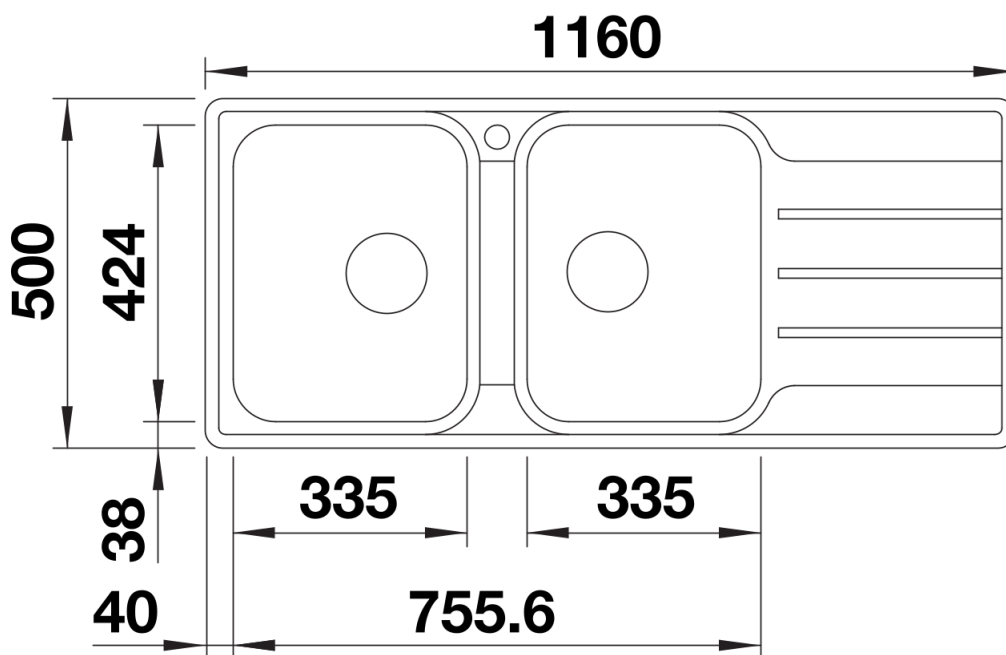

Product information sheet LEMIS 8 S-IF

Item no. 526992

Benefits

- Modern linear shape
- Maximum bowl capacity with two bowls
- Spacious tap ledge and drainer area
- Elegant IF flat-rim for flushmount and for installation from above
- Available in left- and right-hand version
- 3 ½" basket strainer

Scope of supply

- waste kit
- 3 ½" basket strainer

Details

Top view

Cut-out

Front view

Side view