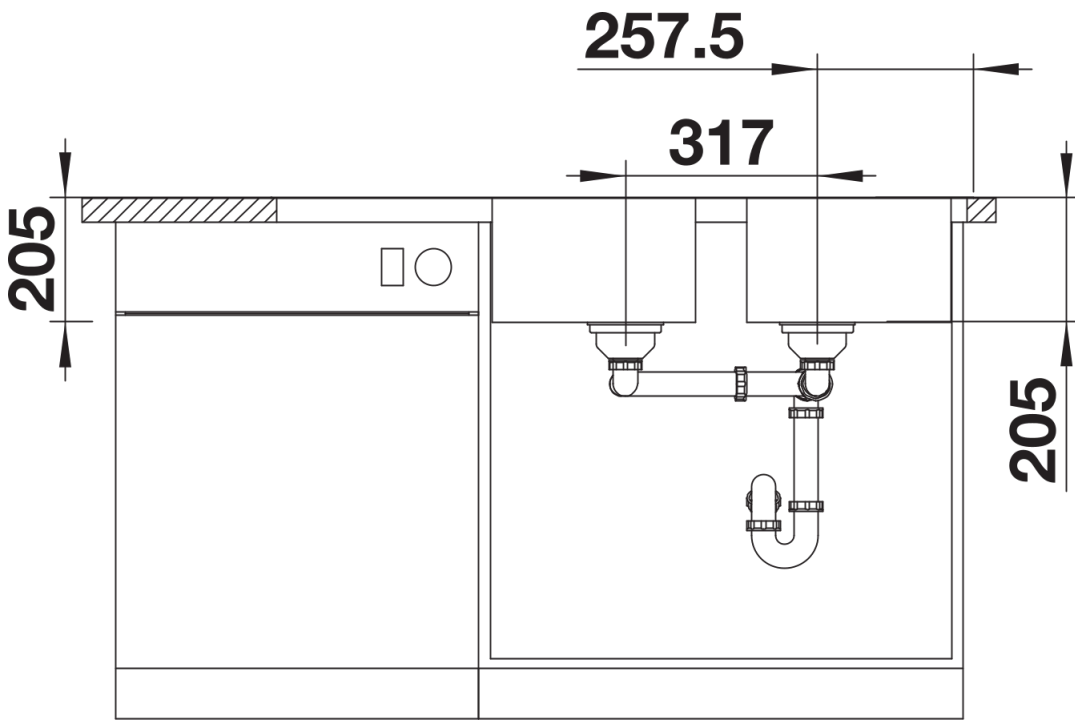

Product information sheet LEMIS 8 S-IF

Item no. 526992

Benefits

- Modern linear shape
- Maximum bowl capacity with two bowls
- Spacious tap ledge and drainer area
- Elegant IF flat-rim for flushmount and for installation from above
- Available in left- and right-hand version
- 3 ½" basket strainer

Scope of supply

- waste kit
- 3 ½" basket strainer

Details

Top view

Cut-out

Front view

Side view