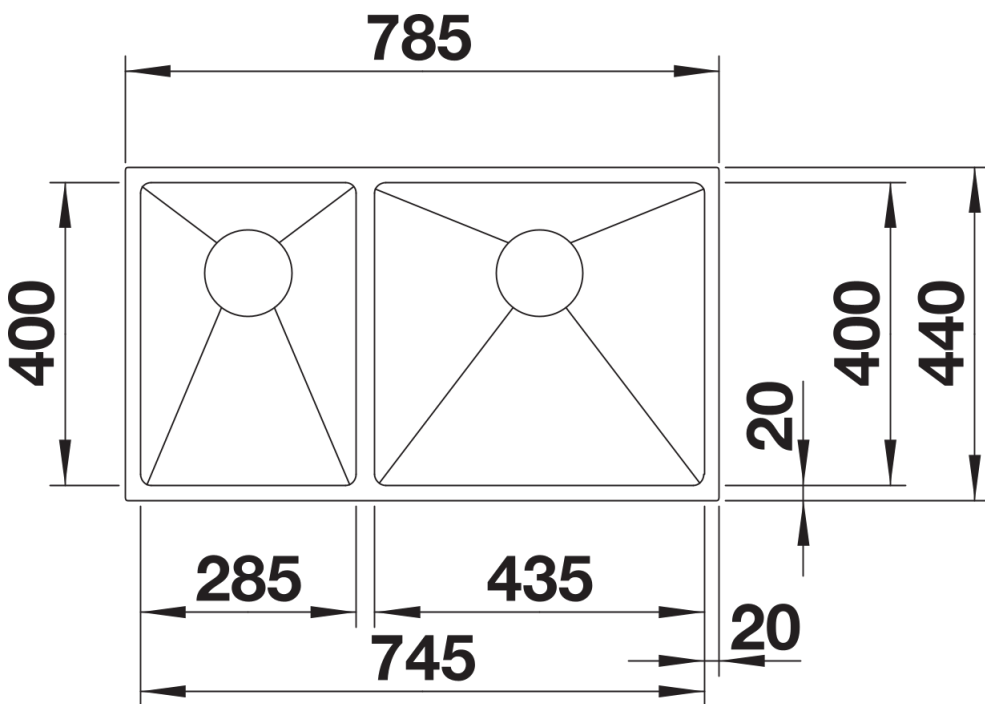

## Product information sheet QUATRUS R15 435/285-IU

Item no. 526883

## Details

---

Top view

Cut-out

Front view

Side view