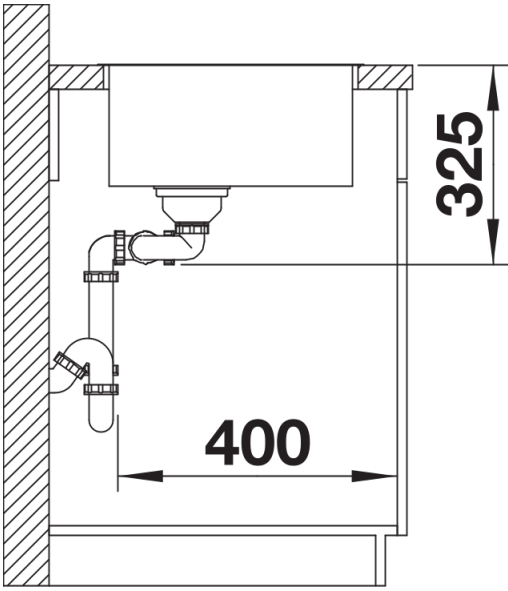

## Scope of supply

---

- waste kit
- 3 ½" basket strainer
- fixing kit

## Details

---

Top view

Cut-out

Front view

Side view