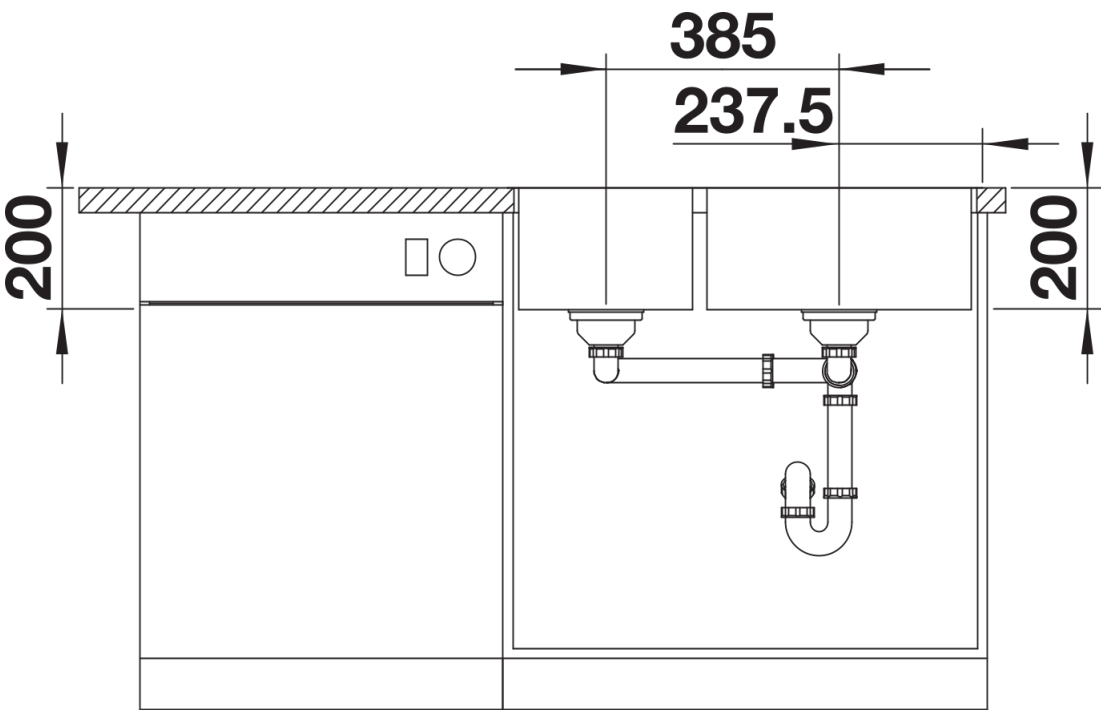

## Scope of supply

---

- waste kit
- 3 ½" basket strainer
- fixing kit

## Details

---

Top view

Cut-out

Front view

Side view