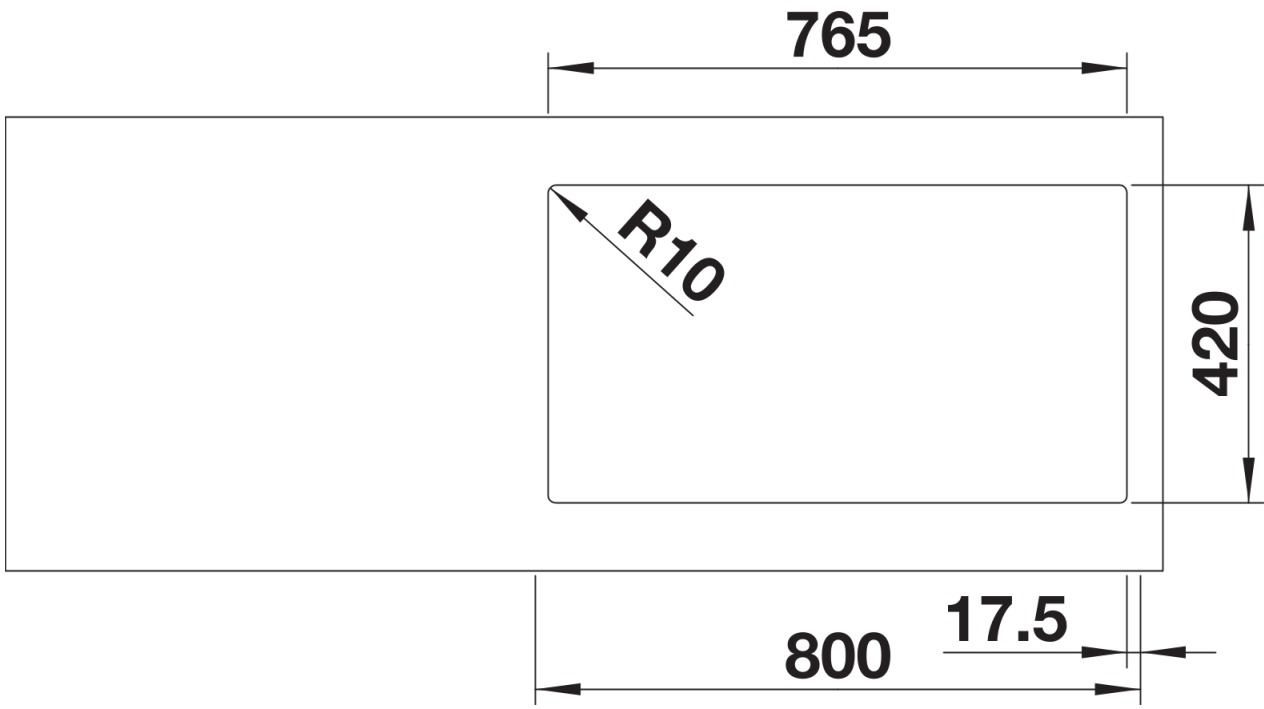

## Scope of supply

---

- waste kit
- 3 ½" basket strainer
- fixing kit

## Details

---

Top view

Cut-out

Front view

Side view