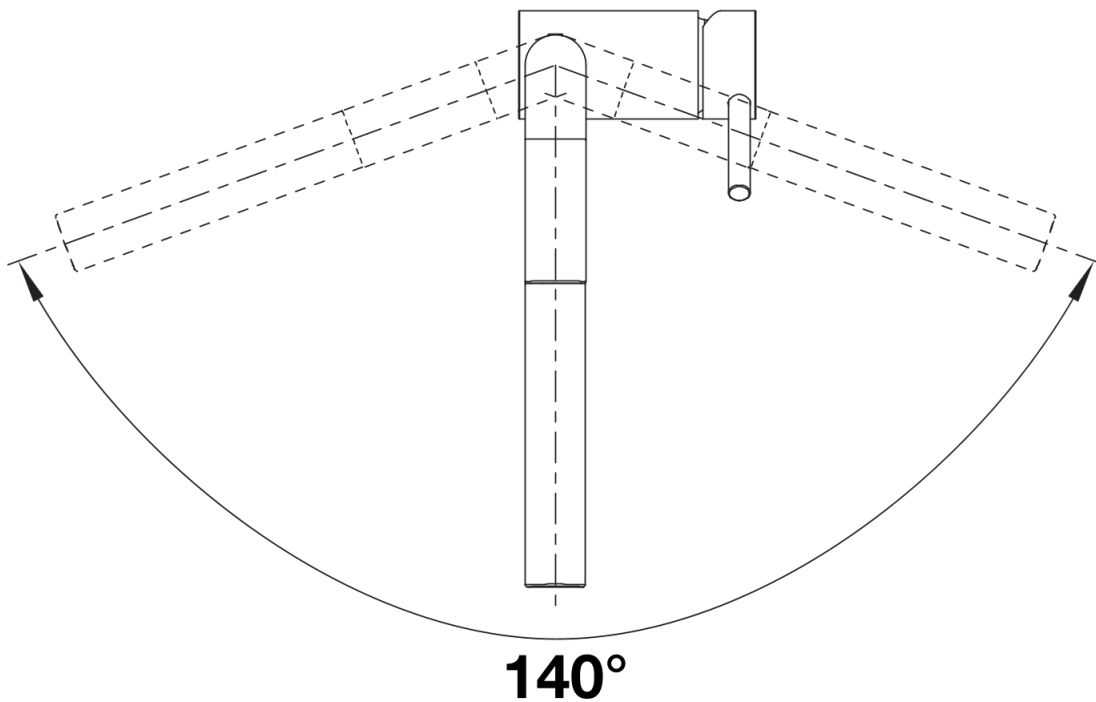

## Scope of supply

---

- 140° swivel spout for greater reach
- Ø 35 mm tap hole required
- With ceramic disk cartridge
- Patented jet regulator for markedly reduced scaling
- Spray made of metal
- Metal-sheathed spray hose
- BLANCO hose weight for extended reach
- Flexible connector pipes, 700 mm long and ½" nut
- Stabilisation plate to increase the stability of the tap when fitted in stainless steel sinks
- With non-return valve and thus guaranteed against reflux in accordance with EN 1717

## Details

---

Swivel range

Side view hand gear 2D

Side view