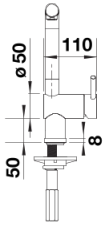

## Scope of supply

---

- 140° swivel spout for greater reach
- Ø 35 mm tap hole required
- With ceramic disk cartridge
- Patented jet regulator for markedly reduced scaling
- Spray made of metal
- Metal-sheathed spray hose
- BLANCO hose weight for extended reach
- Flexible connector pipes, 700 mm long and ½" nut
- Stabilisation plate to increase the stability of the tap when fitted in stainless steel sinks
- With non-return valve and thus guaranteed against reflux in accordance with EN 1717

## Details

---

Swivel range

Side view hand gear 2D

Side view