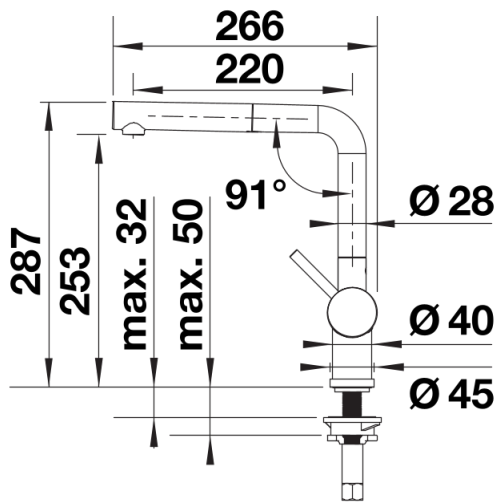

## Scope of supply

---

- 140° swivel spout for greater reach
- Ø 35 mm tap hole required
- With ceramic disk cartridge
- Patented jet regulator for markedly reduced scaling
- Spray made of metal
- Metal-sheathed spray hose
- BLANCO hose weight for extended reach
- Flexible connector pipes, 700 mm long and ½" nut
- Stabilisation plate to increase the stability of the tap when fitted in stainless steel sinks
- With non-return valve and thus guaranteed against reflux in accordance with EN 1717

## Details

---

Swivel range

Side view hand gear 2D

Side view