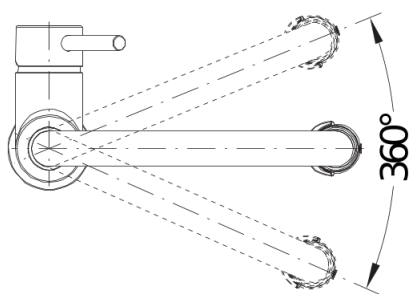

Product information sheet CATRIS-S Flexo Filter

Item no. 527664

Benefits

- Better-tasting water directly out of the faucet without compromising in design
- 3-in-1 mixer tap in semi-professional design for cold, warm and filtered water
- Separate handle controls: cold and warm water right, filtered water left
- Dual spray with integrated flow stop: easy switch from aerated stream to powerful rinse spray
- Needs to be installed with a water filter system

Colours

Available colours:
PVD steel

PVD PVD steel

Scope of supply

- 360° swivel spout for greater reach
- Ø 35 mm tap hole required
- Ceramic valve and disk cartridge
- Patented jet regulator for markedly reduced scaling
- Spray made of plastic
- Magnetized handspray holder for ease of use
- Black hose made of silicone
- Flexible connector pipes, 700 mm long and ½" nut
- Stabilisation plate to increase the stability of the tap when fitted in stainless steel sinks
- With non-return valve and thus guaranteed against reflux in accordance with EN 1717
- Filter system not included

Details

Swivel range

Side view hand gear 2D

Side view