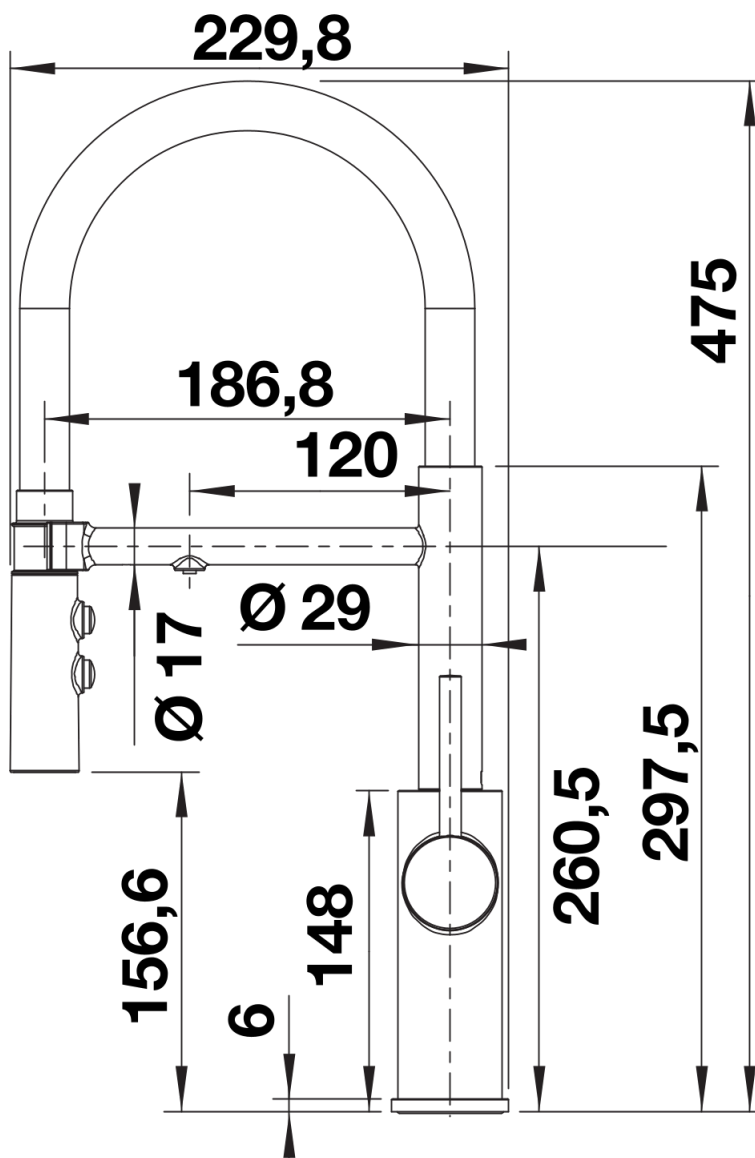

Colours

Available colours:
PVD steel

PVD PVD steel

Scope of supply

- 360° swivel spout for greater reach
- Ø 35 mm tap hole required
- Ceramic valve and disk cartridge
- Patented jet regulator for markedly reduced scaling
- Spray made of plastic
- Magnetized handspray holder for ease of use
- Black hose made of silicone
- Flexible connector pipes, 700 mm long and ½" nut
- Stabilisation plate to increase the stability of the tap when fitted in stainless steel sinks
- With non-return valve and thus guaranteed against reflux in accordance with EN 1717
- Filter system not included

Details

Swivel range

Side view hand gear 2D

Side view