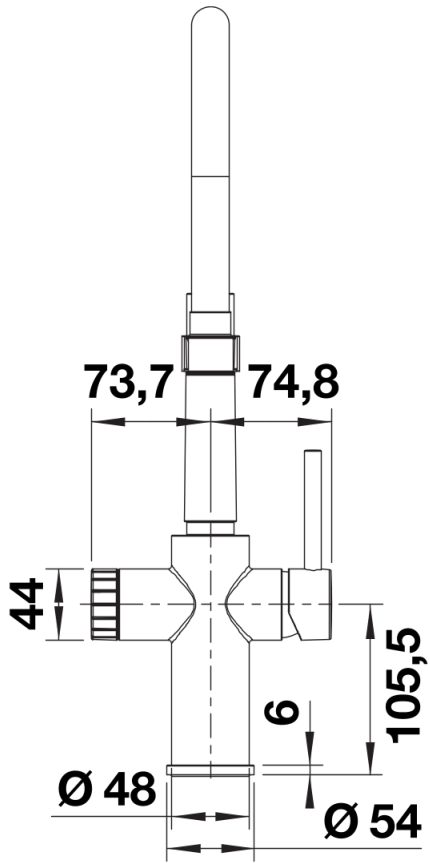

Product information sheet CATRIS-S Flexo Filter

Item no. 527664

Benefits

- Better-tasting water directly out of the faucet without compromising in design
- 3-in-1 mixer tap in semi-professional design for cold, warm and filtered water
- Separate handle controls: cold and warm water right, filtered water left
- Dual spray with integrated flow stop: easy switch from aerated stream to powerful rinse spray
- Needs to be installed with a water filter system

Colours

Available colours:
PVD steel

PVD PVD steel

Scope of supply

- 360° swivel spout for greater reach
- Ø 35 mm tap hole required
- Ceramic valve and disk cartridge
- Patented jet regulator for markedly reduced scaling
- Spray made of plastic
- Magnetized handspray holder for ease of use
- Black hose made of silicone
- Flexible connector pipes, 700 mm long and ½" nut
- Stabilisation plate to increase the stability of the tap when fitted in stainless steel sinks
- With non-return valve and thus guaranteed against reflux in accordance with EN 1717
- Filter system not included

Details

Swivel range

Side view hand gear 2D

Side view