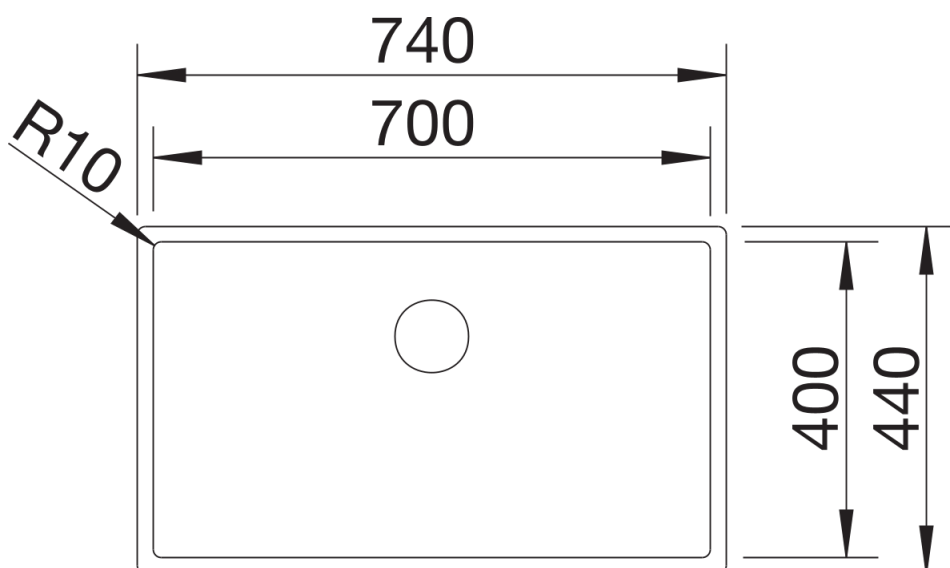

Product information sheet CLARON 700-IF Durinox Dark Steel

Item no. 528004

Benefits

- Elegant-pure bowl design with striking, dark grey surface
- Pleasantly warm feel thanks to high-quality, pure, non-coated stainless steel
- Harmonious surface mix: Inset rim and drain set stylish accents in polished stainless steel (C-overflow and InFino drain system)
- Concise 10 mm radius for a more refined design, without doing away with practical benefits
- Optimum utilisation of the bowl capacity thanks to extra-deep bowls and distinctively small radii
- Surface is easy to clean: Fingerprints and dirt are easy to remove

Planning information

- Installing a kitchen mixer tap, drain remote control or soap dispenser in laminate worktops requires a flexible sealing tape

Scope of supply

- waste kit
- 3 ½" InFino basket strainer
- fixing kit

Details

Top view

Cut-out