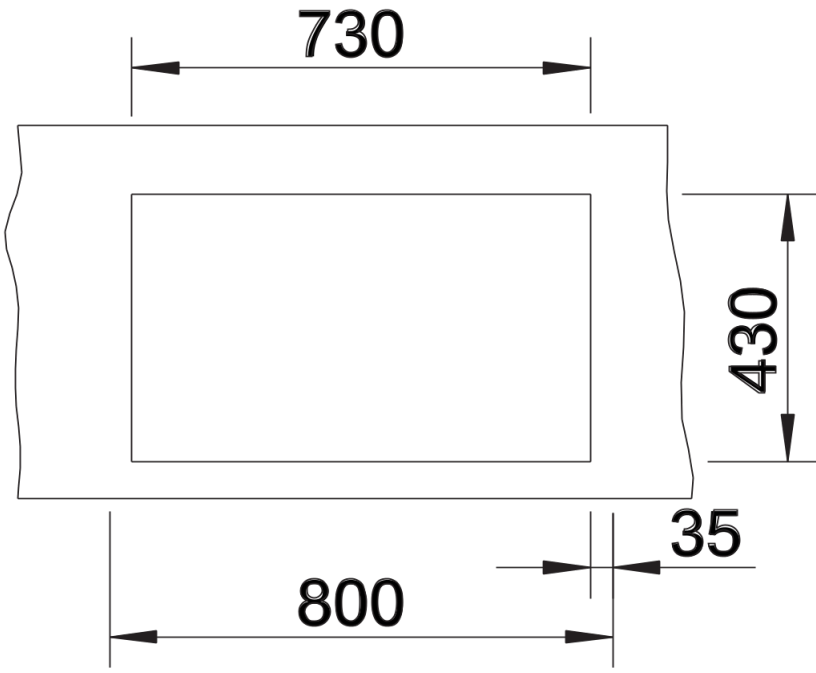

Product information sheet CLARON 700-IF Durinox Dark Steel

Item no. 528004

Benefits

- Elegant-pure bowl design with striking, dark grey surface
- Pleasantly warm feel thanks to high-quality, pure, non-coated stainless steel
- Harmonious surface mix: Inset rim and drain set stylish accents in polished stainless steel (C-overflow and InFino drain system)
- Concise 10 mm radius for a more refined design, without doing away with practical benefits
- Optimum utilisation of the bowl capacity thanks to extra-deep bowls and distinctively small radii
- Surface is easy to clean: Fingerprints and dirt are easy to remove

Planning information

- Installing a kitchen mixer tap, drain remote control or soap dispenser in laminate worktops requires a flexible sealing tape

Scope of supply

- waste kit
- 3 ½" InFino basket strainer
- fixing kit

Details

Top view

Cut-out