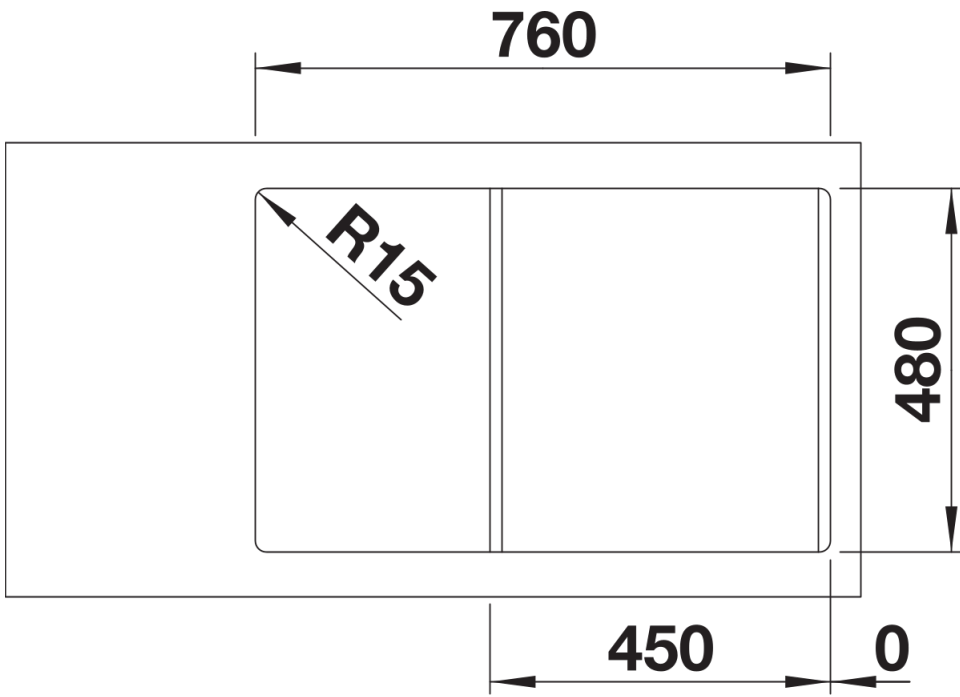

Product information sheet LEGRA 45 S

Item no. 528060

Benefits

- Classic lines combined with modern functionality
- Spacious main bowl
- Left-hand version

Colours

Available colours:

black
anthracite
white

SILGRANIT black

Scope of supply

- waste kit
- 3 ½" basket strainer

Details

Top view

Cut-out

Front view

Side view