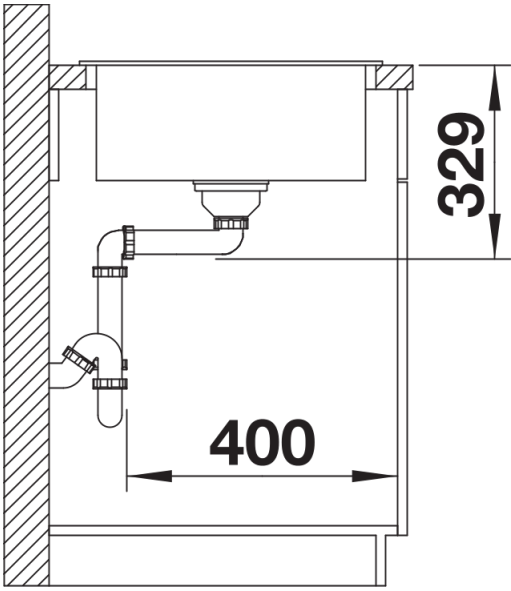

Scope of supply

- waste kit
- 3 ½" basket strainer

Details

Top view

Cut-out

Front view

Side view