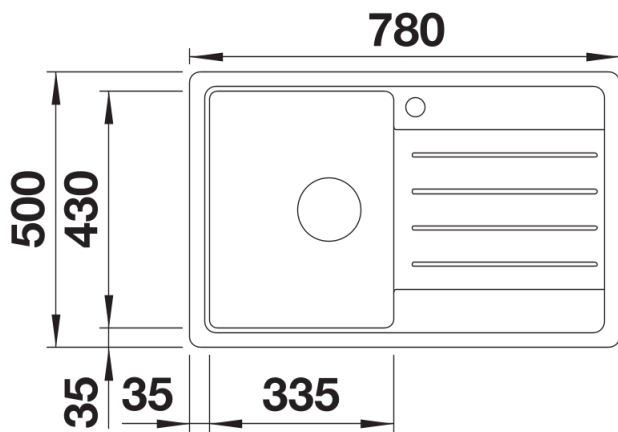

Product information sheet LEGRA 45 S

Item no. 528060

Benefits

- Classic lines combined with modern functionality
- Spacious main bowl
- Left-hand version

Colours

Available colours:

black
anthracite
white

SILGRANIT black

Scope of supply

- waste kit
- 3 ½" basket strainer

Details

Top view

Cut-out

Front view

Side view