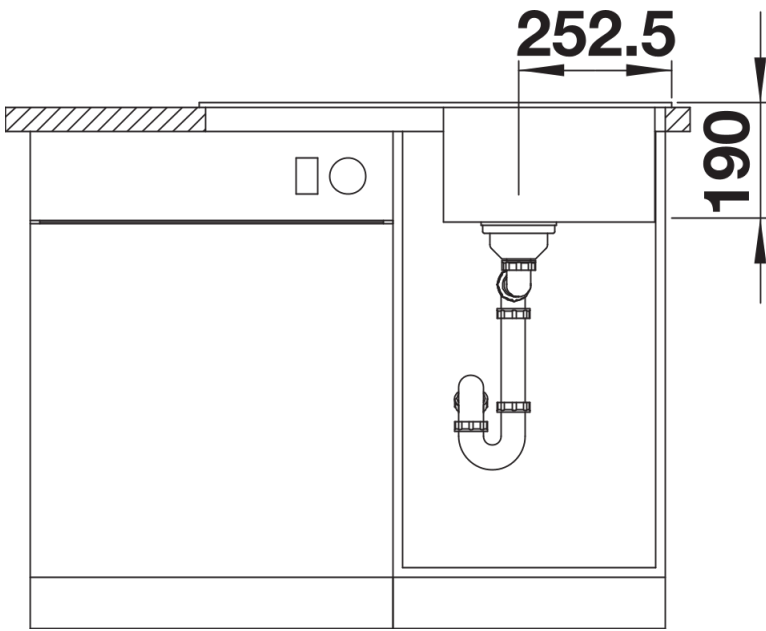

Scope of supply

- waste kit
- 3 ½" basket strainer

Details

Top view

Cut-out

Front view

Side view