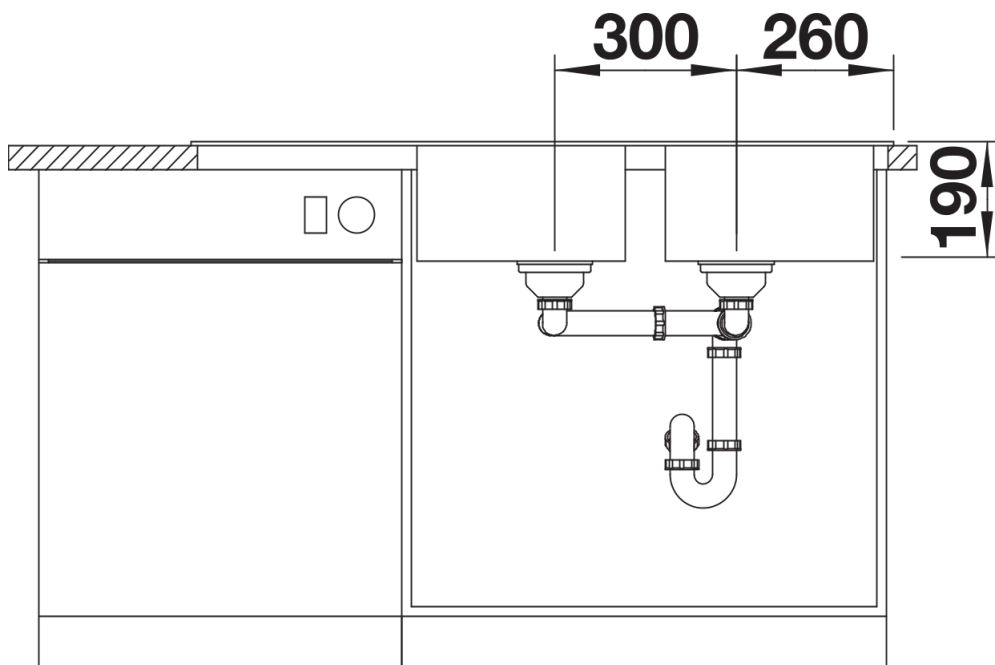

Product information sheet SONA 8 S

Item no. 528075

Benefits

- Modern, independent design
- Two bowls of the same size for comfort when washing dishes
- Harmoniously integrated outlet on tap ledge
- Generous, strikingly-profiled tap ledge
- Specially for the 80-cm base cabinet

Colours

Available colours:

black
anthracite
white

SILGRANIT black

Scope of supply

- waste kit
- 2 x 3 ½" basket strainer

Details

Top view

Cut-out

Front view

Side view