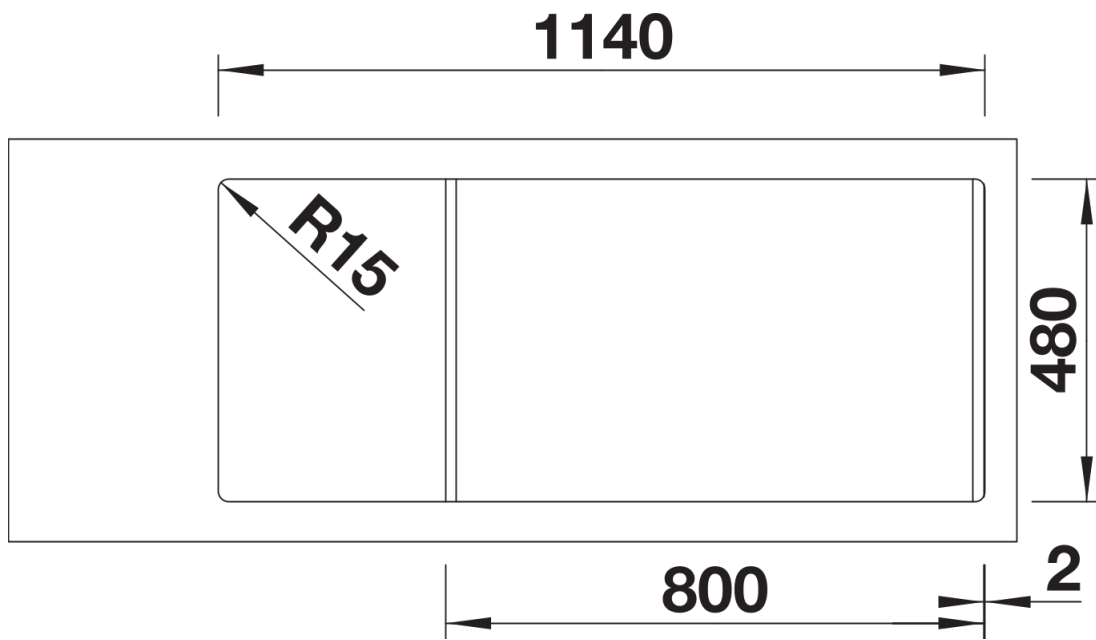

Product information sheet SONA 8 S

Item no. 528075

Benefits

- Modern, independent design
- Two bowls of the same size for comfort when washing dishes
- Harmoniously integrated outlet on tap ledge
- Generous, strikingly-profiled tap ledge
- Specially for the 80-cm base cabinet

Colours

Available colours:

black
anthracite
white

SILGRANIT black

Scope of supply

- waste kit
- 2 x 3 ½" basket strainer

Details

Top view

Cut-out

Front view

Side view