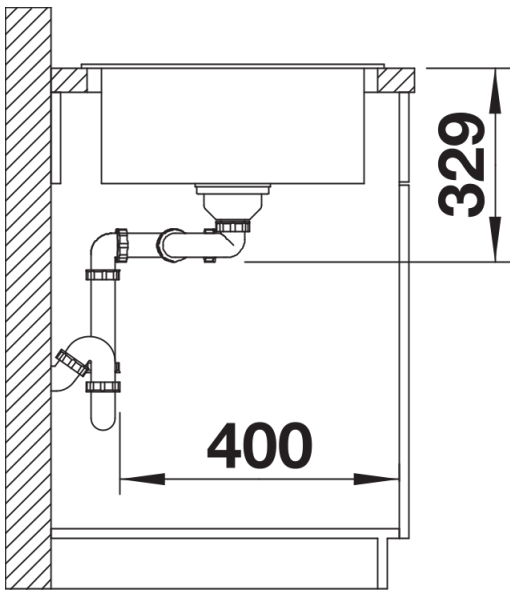

Product information sheet SONA 8 S

Item no. 528075

Benefits

- Modern, independent design
- Two bowls of the same size for comfort when washing dishes
- Harmoniously integrated outlet on tap ledge
- Generous, strikingly-profiled tap ledge
- Specially for the 80-cm base cabinet

Colours

Available colours:

black
anthracite
white

SILGRANIT black

Scope of supply

- waste kit
- 2 x 3 ½" basket strainer

Details

Top view

Cut-out

Front view

Side view