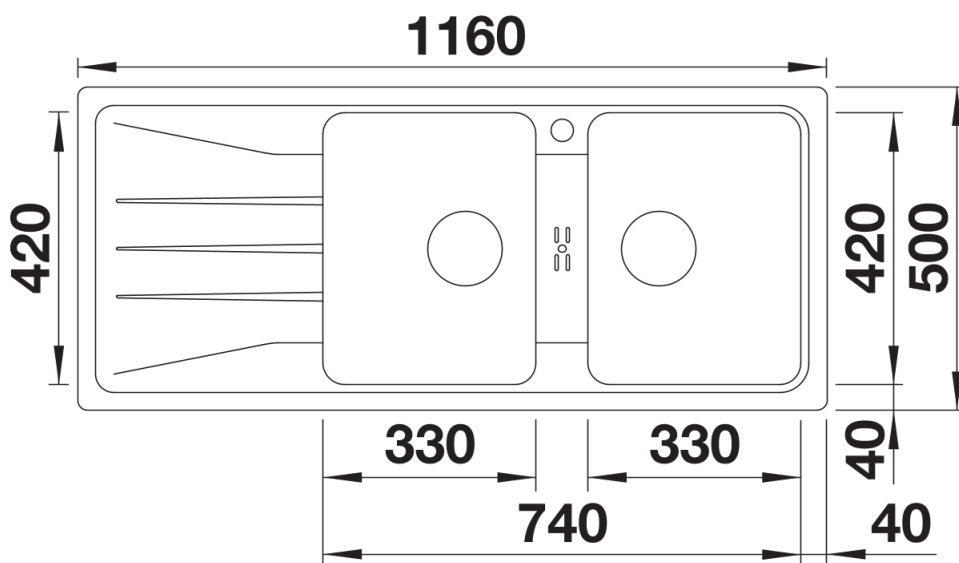

Product information sheet SONA 8 S

Item no. 528075

Benefits

- Modern, independent design
- Two bowls of the same size for comfort when washing dishes
- Harmoniously integrated outlet on tap ledge
- Generous, strikingly-profiled tap ledge
- Specially for the 80-cm base cabinet

Colours

Available colours:

black
anthracite
white

SILGRANIT black

Scope of supply

- waste kit
- 2 x 3 ½" basket strainer

Details

Top view

Cut-out

Front view

Side view