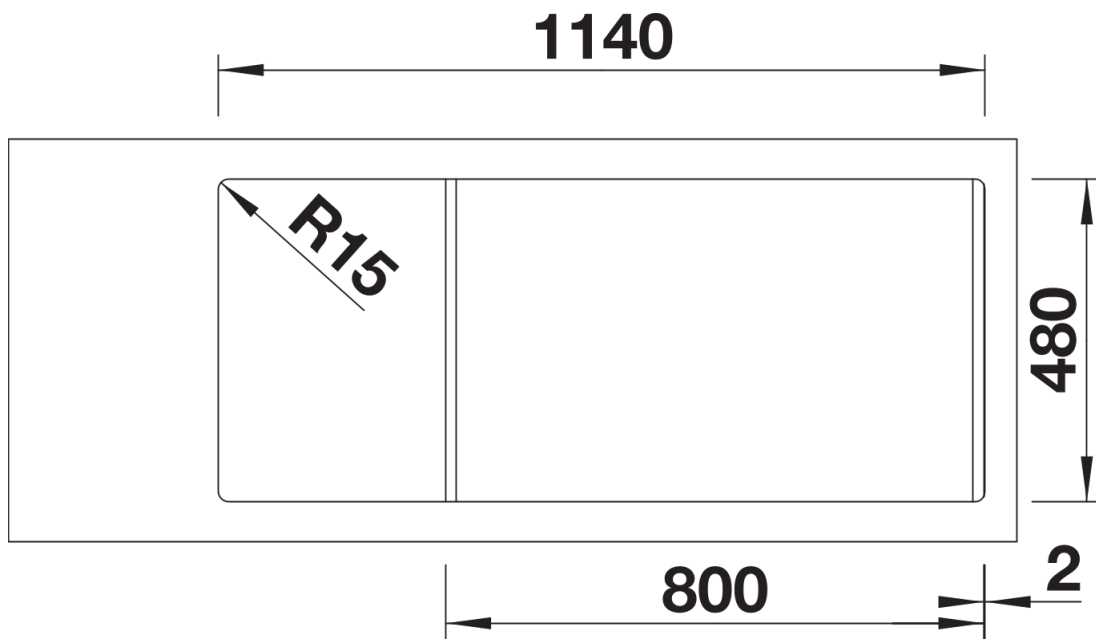

## Scope of supply

---

- waste kit
- 2 x 3 ½" basket strainer

## Top view

Cut-out

Front view

Side view