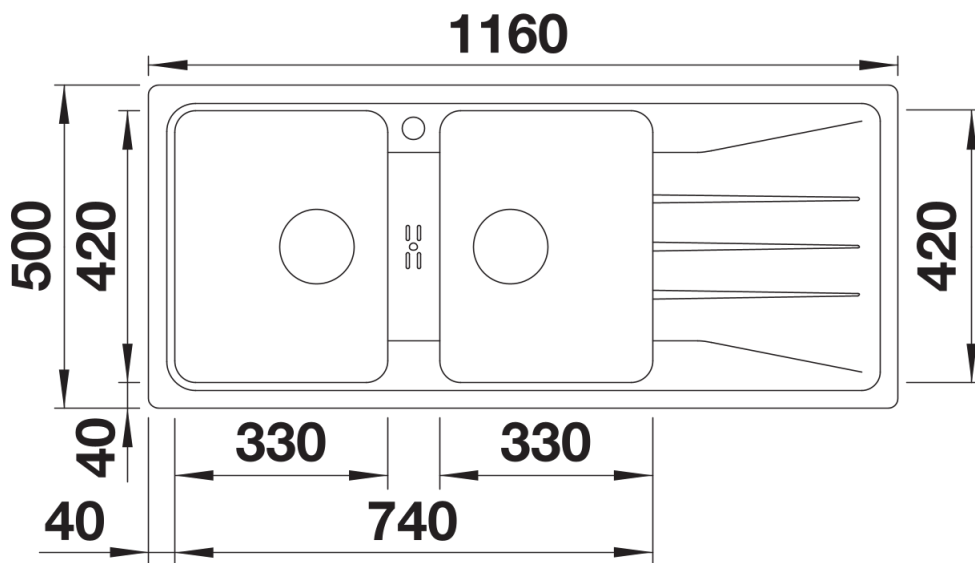

### Benefits

---

- Modern, independent design
- Two bowls of the same size for comfort when washing dishes
- Harmoniously integrated outlet on tap ledge
- Generous, strikingly-profiled tap ledge
- Specially for the 80-cm base cabinet
- Left-hand version

## Scope of supply

---

- waste kit
- 2 x 3 ½" basket strainer

## Top view

Cut-out

Front view

Side view