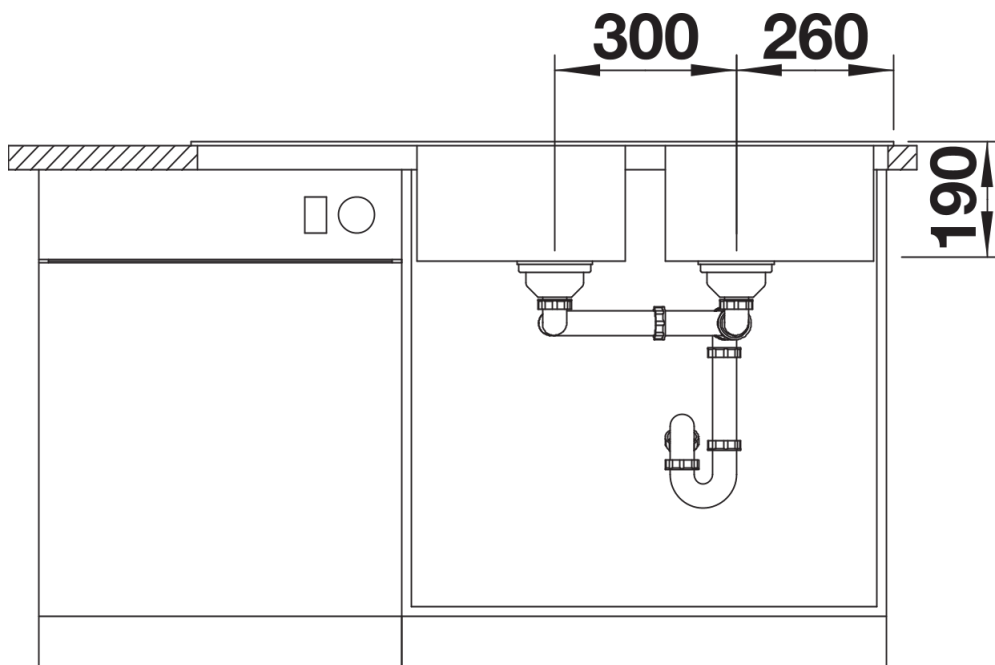

## Scope of supply

---

- waste kit
- 2 x 3 ½" basket strainer

## Top view

Cut-out

Front view

Side view