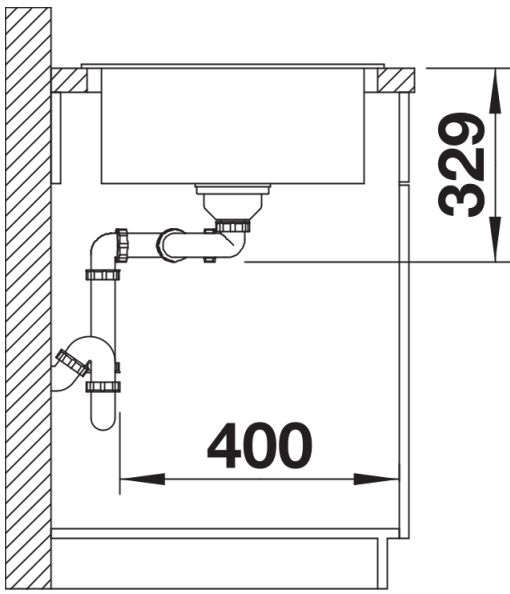

## Scope of supply

---

- waste kit
- 2 x 3 ½" basket strainer

## Top view

Cut-out

Front view

Side view