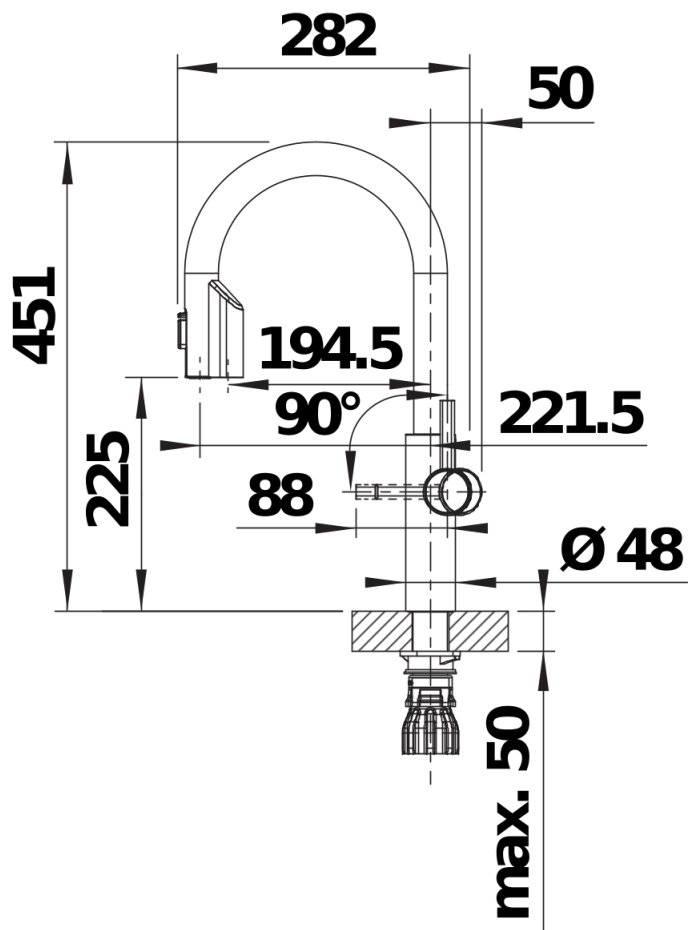

## Scope of supply

---

- 6-in-1 C-shape tap for standard cold and hot, filtered chilled still, medium, sparkling or boiling hot water
- Click and Touch: Selection of predefined conditioned water type and volume in ml thanks to the scaling wheel and intuitive touch control
- Adjustable settings for 4 individual water preferences
- Safety concept for secure handling of boiling water
- 180° swivel spout for mixed water and refined water
- Material: solid stainless steel
- Ø 35 mm tap hole required
- Easy and fast professional mixer tap installation with BLANCO Lock
- With ceramic disk cartridge
- Patented jet regulator for markedly reduced scaling
- Pull-down two-jet shower for mixed water
- Flexible connector pipes, 700 mm long and ½" nut
- Stabilisation plate to increase the stability of the tap when fitted in stainless steel sinks
- With non-return valve and thus guaranteed against reflux in accordance with EN 1717

## Details

---

Swivel range

Side view hand gear 2D

Side view