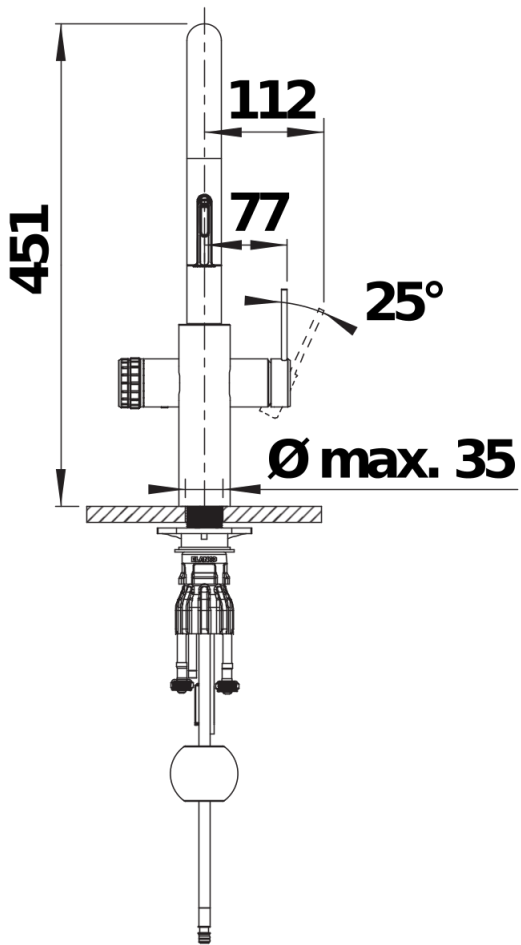

## Scope of supply

---

- 6-in-1 C-shape tap for standard cold and hot, filtered chilled still, medium, sparkling or boiling hot water
- Click and Touch: Selection of predefined conditioned water type and volume in ml thanks to the scaling wheel and intuitive touch control
- Adjustable settings for 4 individual water preferences
- Safety concept for secure handling of boiling water
- 180° swivel spout for mixed water and refined water
- Material: solid stainless steel
- Ø 35 mm tap hole required
- Easy and fast professional mixer tap installation with BLANCO Lock
- With ceramic disk cartridge
- Patented jet regulator for markedly reduced scaling
- Pull-down two-jet shower for mixed water
- Flexible connector pipes, 700 mm long and ½" nut
- Stabilisation plate to increase the stability of the tap when fitted in stainless steel sinks
- With non-return valve and thus guaranteed against reflux in accordance with EN 1717

## Details

---

Swivel range

Side view hand gear 2D

Side view