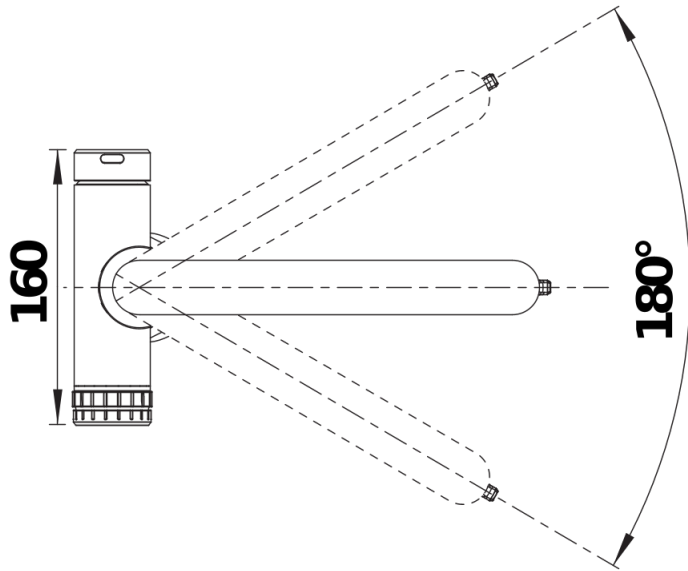

## Scope of supply

---

- 6-in-1 C-shape tap for standard cold and hot, filtered chilled still, medium, sparkling or boiling hot water
- Click and Touch: Selection of predefined conditioned water type and volume in ml thanks to the scaling wheel and intuitive touch control
- Adjustable settings for 4 individual water preferences
- Safety concept for secure handling of boiling water
- 180° swivel spout for mixed water and refined water
- Material: solid stainless steel
- Ø 35 mm tap hole required
- Easy and fast professional mixer tap installation with BLANCO Lock
- With ceramic disk cartridge
- Patented jet regulator for markedly reduced scaling
- Pull-down two-jet shower for mixed water
- Flexible connector pipes, 700 mm long and ½" nut
- Stabilisation plate to increase the stability of the tap when fitted in stainless steel sinks
- With non-return valve and thus guaranteed against reflux in accordance with EN 1717

## Details

---

Swivel range

Side view hand gear 2D

Side view