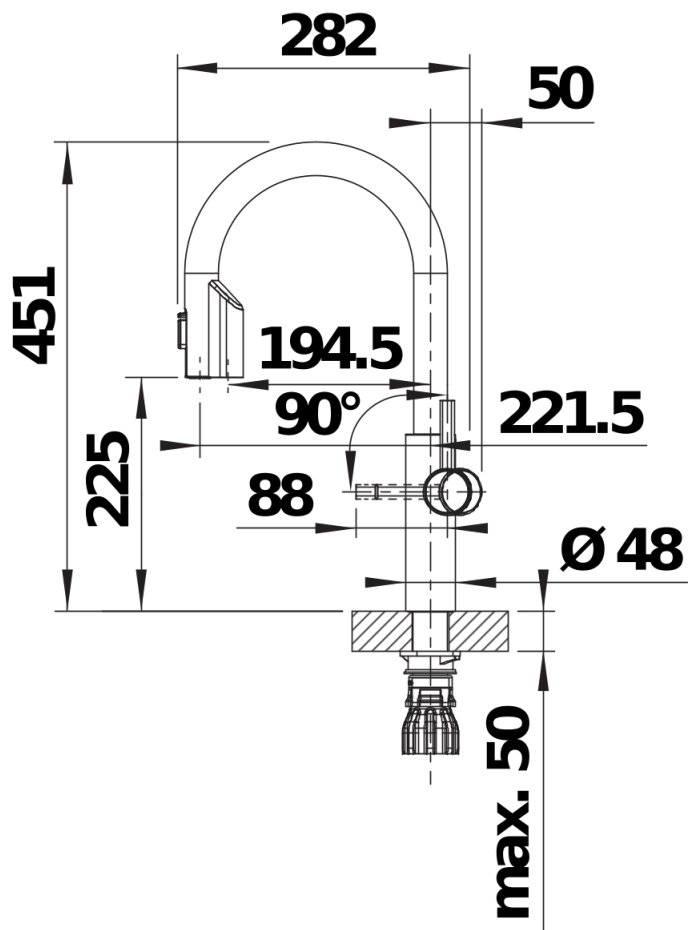

## Product information sheet CHOICE Icona-C

Item no. 527944

## Scope of supply

---

- 6-in-1 C-shape tap for standard cold and hot, filtered chilled still, medium, sparkling or boiling hot water
- Click and Touch: Selection of predefined conditioned water type and volume in ml thanks to the scaling wheel and intuitive touch control
- Adjustable settings for 4 individual water preferences
- Safety concept for secure handling of boiling water
- 180° swivel spout for mixed water and refined water
- Material: solid stainless steel
- Ø 35 mm tap hole required
- Easy and fast professional mixer tap installation with BLANCO Lock
- With ceramic disk cartridge
- Patented jet regulator for markedly reduced scaling
- Pull-down two-jet shower for mixed water
- Flexible connector pipes, 700 mm long and ½" nut
- Stabilisation plate to increase the stability of the tap when fitted in stainless steel sinks
- With non-return valve and thus guaranteed against reflux in accordance with EN 1717

## Details

---

Swivel range

Side view hand gear 2D

Side view