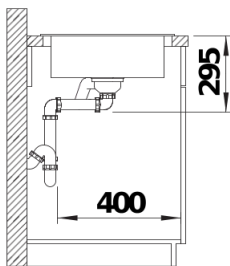

Product information sheet TIPO II 6 S

Item no. 528225

Benefits

- Functional design
- Large bowl with additional bowl
- With 3 ½" basket strainer
- Left-hand version

Scope of supply

- waste kit
- 2 x 3 ½" basket strainer

Details

Top view

Cut-out

Front view

Side view