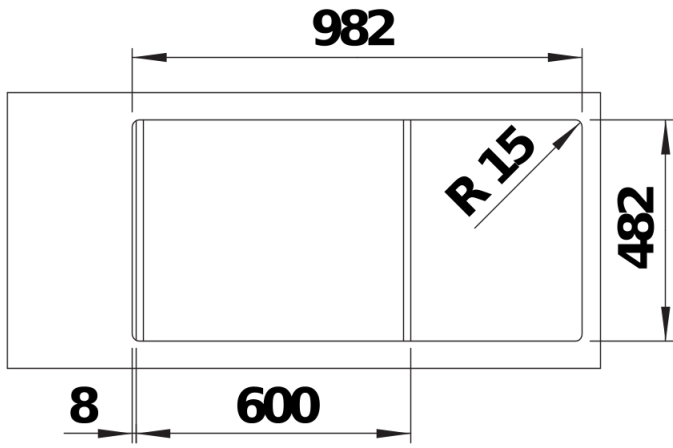

Product information sheet TIPO II 6 S

Item no. 528225

Benefits

- Functional design
- Large bowl with additional bowl
- With 3 ½" basket strainer
- Left-hand version

Scope of supply

- waste kit
- 2 x 3 ½" basket strainer

Details

Top view

Cut-out

Front view

Side view