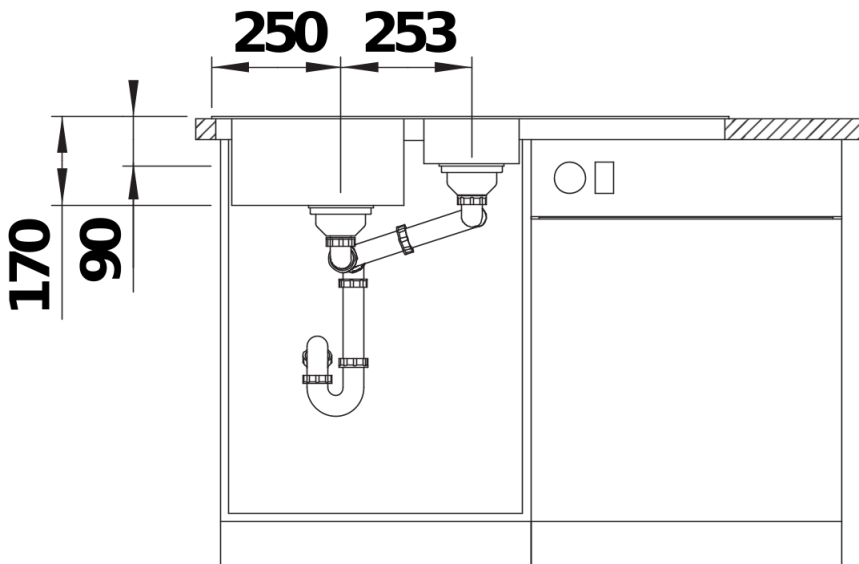

Product information sheet TIPO II 6 S

Item no. 528225

Benefits

- Functional design
- Large bowl with additional bowl
- With 3 ½" basket strainer
- Left-hand version

Scope of supply

- waste kit
- 2 x 3 ½" basket strainer

Details

Top view

Cut-out

Front view

Side view