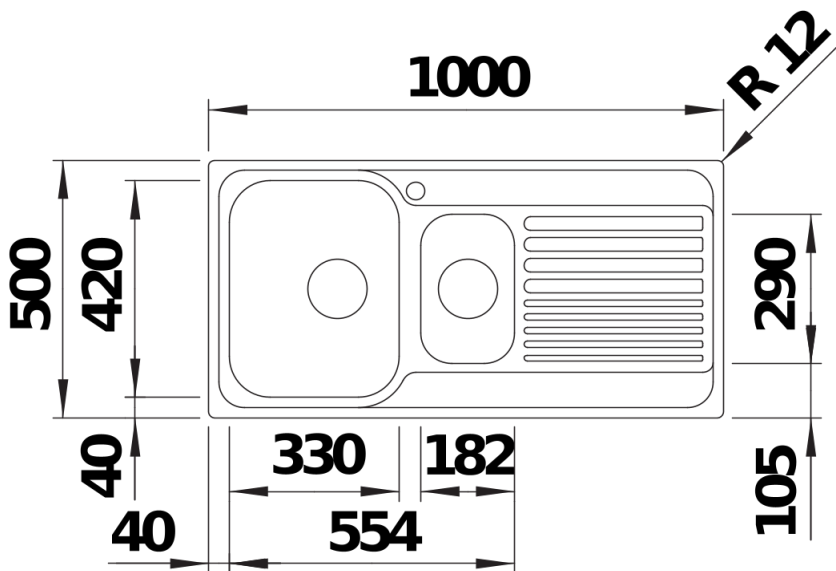

Product information sheet TIPO II 6 S

Item no. 528225

Benefits

- Functional design
- Large bowl with additional bowl
- With 3 ½" basket strainer
- Left-hand version

Scope of supply

- waste kit
- 2 x 3 ½" basket strainer

Details

Top view

Cut-out

Front view

Side view