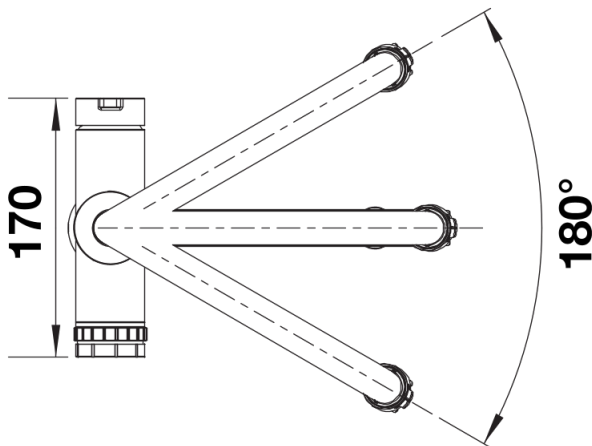

Colours

Available colours:
black matt

Special colours black matt

Scope of supply

- 6-in-1 semi-professional tap for standard cold and hot, filtered chilled still, medium, sparkling or boiling hot water
- Click and Touch: Selection of predefined conditioned water volume thanks to the scaling wheel and intuitive touch control
- Safety concept for secure handling of boiling water
- Reversible bi-directional two-jet shower for mixed water with magnetic holder
- 180° swivel spout for mixed water and refined water
- Material: stainless steel
- Ø 35 mm tap hole required
- With ceramic disk cartridge
- Patented jet regulator for markedly reduced scaling
- Flexible connector pipes, 700 mm long and ½" nut
- Stabilising plate to increase the stability of the tap when fitted in stainless steel sinks
- With non-return valve and thus guaranteed against reflux in accordance with EN 1717

Details

Swivel range

Side view hand gear 2D

Side view