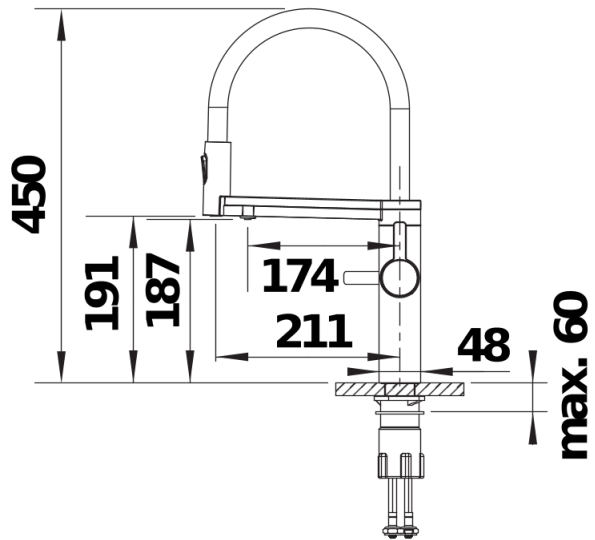

Colours

Available colours:
black matt

Special colours black matt

Scope of supply

- 6-in-1 semi-professional tap for standard cold and hot, filtered chilled still, medium, sparkling or boiling hot water
- Click and Touch: Selection of predefined conditioned water volume thanks to the scaling wheel and intuitive touch control
- Safety concept for secure handling of boiling water
- Reversible bi-directional two-jet shower for mixed water with magnetic holder
- 180° swivel spout for mixed water and refined water
- Material: stainless steel
- Ø 35 mm tap hole required
- With ceramic disk cartridge
- Patented jet regulator for markedly reduced scaling
- Flexible connector pipes, 700 mm long and ½" nut
- Stabilising plate to increase the stability of the tap when fitted in stainless steel sinks
- With non-return valve and thus guaranteed against reflux in accordance with EN 1717

Details

Swivel range

Side view hand gear 2D

Side view