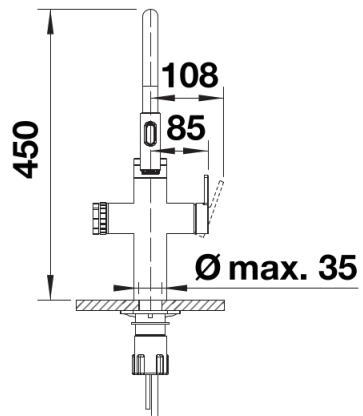

Colours

Available colours:
black matt

Special colours black matt

Scope of supply

- 6-in-1 semi-professional tap for standard cold and hot, filtered chilled still, medium, sparkling or boiling hot water
- Click and Touch: Selection of predefined conditioned water volume thanks to the scaling wheel and intuitive touch control
- Safety concept for secure handling of boiling water
- Reversible bi-directional two-jet shower for mixed water with magnetic holder
- 180° swivel spout for mixed water and refined water
- Material: stainless steel
- Ø 35 mm tap hole required
- With ceramic disk cartridge
- Patented jet regulator for markedly reduced scaling
- Flexible connector pipes, 700 mm long and ½" nut
- Stabilising plate to increase the stability of the tap when fitted in stainless steel sinks
- With non-return valve and thus guaranteed against reflux in accordance with EN 1717

Details

Swivel range

Side view hand gear 2D

Side view