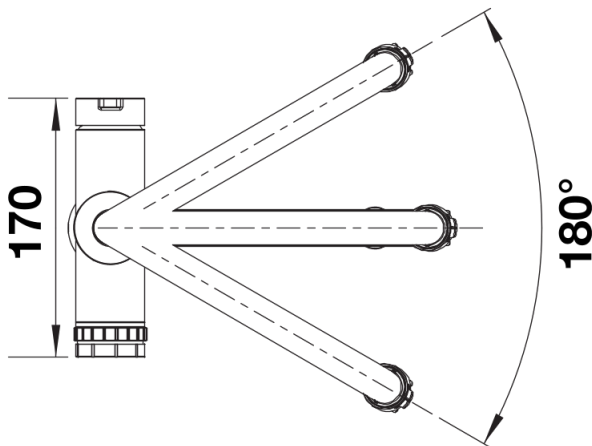

Colours

solid stainless steel

Available colours:
stainless steel

Scope of supply

- 6-in-1 semi-professional tap tap for standard cold and hot, filtered chilled still, medium, sparkling or boiling hot water
- Click and Touch: Selection of predefined conditioned water volume thanks to the scaling wheel and intuitive touch control
- Safety concept for secure handling of boiling water
- Reversible bi-directional two-jet shower for mixed water with magnetic holder
- 180° swivel spout for mixed water and refined water
- Material: stainless steel
- Ø 35 mm tap hole required
- With ceramic disk cartridge
- Patented jet regulator for markedly reduced scaling
- Flexible connector pipes, 700 mm long and ½" nut
- Stabilising plate to increase the stability of the tap when fitted in stainless steel sinks
- With non-return valve and thus guaranteed against reflux in accordance with EN 1717

Details

Swivel range

Side view hand gear 2D

Side view