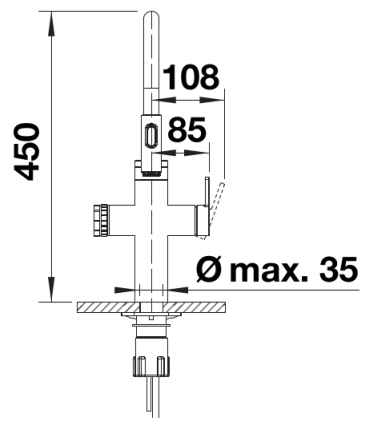

Colours

solid stainless steel

Available colours:
stainless steel

Scope of supply

- 6-in-1 semi-professional tap tap for standard cold and hot, filtered chilled still, medium, sparkling or boiling hot water
- Click and Touch: Selection of predefined conditioned water volume thanks to the scaling wheel and intuitive touch control
- Safety concept for secure handling of boiling water
- Reversible bi-directional two-jet shower for mixed water with magnetic holder
- 180° swivel spout for mixed water and refined water
- Material: stainless steel
- Ø 35 mm tap hole required
- With ceramic disk cartridge
- Patented jet regulator for markedly reduced scaling
- Flexible connector pipes, 700 mm long and ½" nut
- Stabilising plate to increase the stability of the tap when fitted in stainless steel sinks
- With non-return valve and thus guaranteed against reflux in accordance with EN 1717

Details

Swivel range

Side view hand gear 2D

Side view