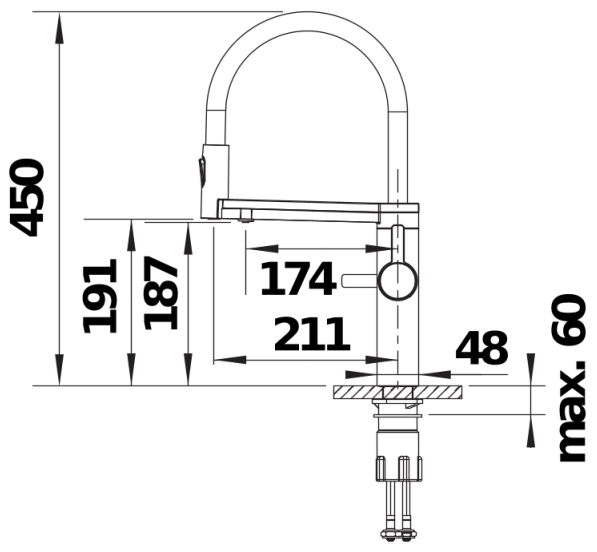

Colours

solid stainless steel

Available colours:
stainless steel

Scope of supply

- 6-in-1 semi-professional tap tap for standard cold and hot, filtered chilled still, medium, sparkling or boiling hot water
- Click and Touch: Selection of predefined conditioned water volume thanks to the scaling wheel and intuitive touch control
- Safety concept for secure handling of boiling water
- Reversible bi-directional two-jet shower for mixed water with magnetic holder
- 180° swivel spout for mixed water and refined water
- Material: stainless steel
- Ø 35 mm tap hole required
- With ceramic disk cartridge
- Patented jet regulator for markedly reduced scaling
- Flexible connector pipes, 700 mm long and ½" nut
- Stabilising plate to increase the stability of the tap when fitted in stainless steel sinks
- With non-return valve and thus guaranteed against reflux in accordance with EN 1717

Details

Swivel range

Side view hand gear 2D

Side view