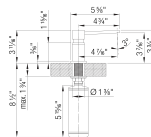

LATO Soap Dispenser, SKU 402298

Product Features

- Solid brass/zamac construction
- Refillable from above the deck
- Suitable for liquid dish or hand soap
- 10 fl oz. (300 ml) capacity bottle

Design and planning tips

1 3/8" hole required for installation

Specifications

Mounting hardware

Warranty

Limited lifetime warranty on all sinks and faucets. One-year warranty on all accessories and soap dispensers.

Code/Standards Compliance