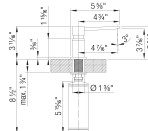

LATO Soap Dispenser, SKU
402306 402307 402300
402303 402304 402574
443043 443044
Brass SILGRANIT Look Dual-finish

Product Features

- Solid brass/zamac construction
- Refillable from above the deck
- Suitable for liquid dish or hand soap
- 10 fl oz. (300 ml) capacity bottle

Design and planning tips

1 3/8" hole required for installation

Specifications

Mounting hardware

Warranty

Limited lifetime warranty on all sinks and faucets. One-year warranty on all accessories and soap dispensers.