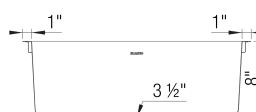

BLANCO

Sink Specifications

QUATRUS R15 Drop-in 25

Colour	SKU
brushed finish	402613

Design and planning tips

- Min cabinet size: 27 in (685 mm)
- Sink Bowl 1 Length (left-to-right): 23 in (584.0 mm)
- Sink Bowl 1 Width (front-to-back): 16 in (406.0 mm)
- Bowl Depth: 8 in (203.0 mm)

Specifications:

3 1/2" (90 mm) stainless steel strainer(s)

Installation Instructions

Cut-out template

Mounting clips

Limited lifetime warranty

Depending on cabinet construction, a different cabinet size may be required. Consult the cabinet manufacturer.

Cubed weight: 64 lbs.

Optional Accessories

Sink Grid	406348
CapFlow Strainer Cover	517666

Warranty

Limited lifetime warranty on all sinks and faucets. One-year warranty on all accessories and soap dispensers.

Code/Standards Compliance

BLANCO sinks and faucets are third-party tested and certified to CSA, cUPC, ANSI/ASME, IAPMO and NSF standards and listed by applicable certification bodies. For more information on individual product listings, contact our office or listing organization.

Need support? Learn more by watching our sink & faucet How-to videos:

<https://www.blanco.com/ca-en/support/how-to-videos/how-to-videos-for-sinks/>

BLANCO Canada Inc
100 Corporation Drive
Brampton ON L6S 6B5

Tel & Fax

Tel: 905-494-2400 Toll free: 1-877-425-2626

Fax: 905-494-2425 Toll free: 1-877-825-2626