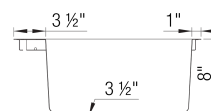

Optional Accessories

Sink Grid	406348
CapFlow Strainer Cover	517666

Warranty

Limited lifetime warranty on all sinks and faucets. One-year warranty on all accessories and soap dispensers.

Code/Standards Compliance

BLANCO sinks and faucets are third-party tested and certified to CSA, cUPC, ANSI/ASME, IAPMO and NSF standards and listed by applicable certification bodies. For more information on individual product listings, contact our office or listing organization.

Need support? Learn more by watching our sink & faucet How-to videos:

<https://www.blanco.com/ca-en/support/how-to-videos/how-to-videos-for-sinks/>

BLANCO Canada Inc
100 Corporation Drive
Brampton ON L6S 6B5

Tel & Fax

Tel: 905-494-2400 Toll free: 1-877-425-2626

Fax: 905-494-2425 Toll free: 1-877-825-2626

While BLANCO strives to provide accurate information, all images and dimensions in this document are intended for reference only and are subject to change at any time without notice. This document is not intended for use as an installation guide. For technical installation details, refer to installation instructions provided with the product. BLANCO assumes no responsibility for the use of superseded or voided specifications.