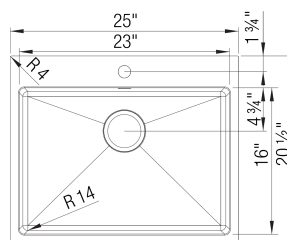

### Design and planning tips

- Min cabinet size: 27 in ( 685 mm )
- Sink Bowl 1 Length (left-to-right): 23 in ( 584.0 mm )
- Sink Bowl 1 Width (front-to-back): 16 in ( 406.0 mm )
- Bowl Depth: 8 in ( 203.0 mm )

### Specifications:

3 1/2" (90 mm) stainless steel strainer(s)

Installation Instructions

Cut-out template

Mounting clips

Limited lifetime warranty

Depending on cabinet construction, a different cabinet size may be required. Consult the cabinet manufacturer.