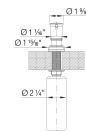

Warranty

Limited lifetime warranty on all sinks and faucets. One-year warranty on all accessories and soap dispensers.

Code/Standards Compliance

BLANCO sinks and faucets are third-party tested and certified to CSA, cUPC, ANSI/ASME, IAPMO and NSF standards and listed by applicable certification bodies. For more information on individual product listings, contact our office or listing organization.

Need support? Learn more by watching our sink & faucet How-to videos:

<https://www.blanco.com/ca-en/support/how-to-videos/how-to-videos-for-sinks/>

BLANCO Canada Inc
100 Corporation Drive
Brampton ON L6S 6B5

Tel & Fax

Tel: 905-494-2400 Toll free: 1-877-425-2626

Fax: 905-494-2425 Toll free: 1-877-825-2626

While BLANCO strives to provide accurate information, all images and dimensions in this document are intended for reference only and are subject to change at any time without notice. This document is not intended for use as an installation guide. For technical installation details, refer to installation instructions provided with the product. BLANCO assumes no responsibility for the use of superseded or voided specifications.