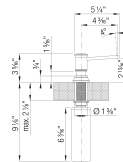

EMPRESSA Soap Dispenser, SKU 442517 442987 443270 443259

Product Features

- Solid brass construction
- Refillable from above the deck
- Suitable for liquid dish or hand soap
- 12 fl oz. (355 ml) capacity bottle

Design and planning tips

1 $\frac{3}{8}$ " hole required for installation

Specifications

Mounting hardware

Warranty

Limited lifetime warranty on all sinks and faucets. One-year warranty on all accessories and soap dispensers.