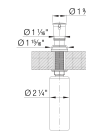

Warranty

Limited lifetime warranty on all sinks and faucets. One-year warranty on all accessories and soap dispensers.

Code/Standards Compliance

BLANCO sinks and faucets are third-party tested and certified to CSA, cUPC, ANSI/ASME, IAPMO and NSF standards and listed by applicable certification bodies. For more information on individual product listings, contact our office or listing organization.

Need support? Learn more by watching our sink & faucet How-to videos:

<https://www.blanco.com/ca-en/support/how-to-videos/how-to-videos-for-sinks/>

BLANCO Canada Inc
100 Corporation Drive
Brampton ON L6S 6B5

Tel & Fax

Tel: 905-494-2400 Toll free: 1-877-425-2626

Fax: 905-494-2425 Toll free: 1-877-825-2626

While BLANCO strives to provide accurate information, all images and dimensions in this document are intended for reference only and are subject to change at any time without notice. This document is not intended for use as an installation guide. For technical installation details, refer to installation instructions provided with the product. BLANCO assumes no responsibility for the use of superseded or voided specifications.