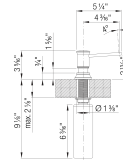

Warranty

Limited lifetime warranty on all sinks and faucets. One-year warranty on all accessories and soap dispensers.

Code/Standards Compliance

BLANCO sinks and faucets are third-party tested and certified to CSA, cUPC, ANSI/ASME, IAPMO and NSF standards and listed by applicable certification bodies. For more information on individual product listings, contact our office or listing organization.

Need support? Learn more by watching our sink & faucet How-to videos:

<https://www.blanco.com/ca-en/support/how-to-videos/how-to-videos-for-sinks/>

BLANCO Canada Inc
100 Corporation Drive
Brampton ON L6S 6B5

Tel & Fax

Tel: 905-494-2400 Toll free: 1-877-425-2626

Fax: 905-494-2425 Toll free: 1-877-825-2626

While BLANCO strives to provide accurate information, all images and dimensions in this document are intended for reference only and are subject to change at any time without notice. This document is not intended for use as an installation guide. For technical installation details, refer to installation instructions provided with the product. BLANCO assumes no responsibility for the use of superseded or voided specifications.