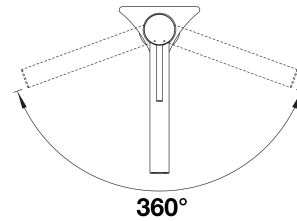

ALTA II Bar Special colours

Warranty

Limited lifetime warranty on all sinks and faucets. One-year warranty on all accessories and soap dispensers.

Code/Standards Compliance

BLANCO sinks and faucets are third-party tested and certified to CSA, cUPC, ANSI/ASME, IAPMO and NSF standards and listed by applicable certification bodies. For more information on individual product listings, contact our office or listing organization.

Need support? Learn more by watching our sink & faucet How-to videos:

<https://www.blanco.com/ca-en/support/how-to-videos/how-to-videos-for-sinks/>

BLANCO Canada Inc
100 Corporation Drive
Brampton ON L6S 6B5

Tel & Fax

Tel: 905-494-2400 Toll free: 1-877-425-2626

Fax: 905-494-2425 Toll free: 1-877-825-2626

While BLANCO strives to provide accurate information, all images and dimensions in this document are intended for reference only and are subject to change at any time without notice. This document is not intended for use as an installation guide. For technical installation details, refer to installation instructions provided with the product. BLANCO assumes no responsibility for the use of superseded or voided specifications.