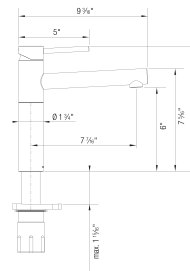

ALTA II Bar Special colours

Warranty

Limited lifetime warranty on all sinks and faucets. One-year warranty on all accessories and soap dispensers.

Code/Standards Compliance

BLANCO sinks and faucets are third-party tested and certified to CSA, cUPC, ANSI/ASME, IAPMO and NSF standards and listed by applicable certification bodies. For more information on individual product listings, contact our office or listing organization.

Need support? Learn more by watching our sink & faucet How-to videos:

<https://www.blanco.com/ca-en/support/how-to-videos/how-to-videos-for-sinks/>

BLANCO Canada Inc
100 Corporation Drive
Brampton ON L6S 6B5

Tel & Fax

Tel: 905-494-2400 Toll free: 1-877-425-2626

Fax: 905-494-2425 Toll free: 1-877-825-2626

While BLANCO strives to provide accurate information, all images and dimensions in this document are intended for reference only and are subject to change at any time without notice. This document is not intended for use as an installation guide. For technical installation details, refer to installation instructions provided with the product. BLANCO assumes no responsibility for the use of superseded or voided specifications.