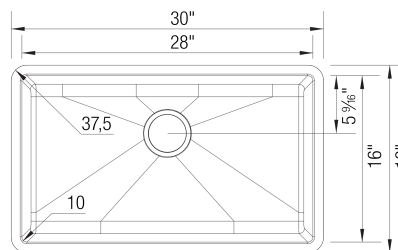

### Design and planning tips

- Min cabinet size: 33 in ( 838 mm )
- Rim thickness: 9 mm

#### Specifications:

3 1/2" stainless steel strainer