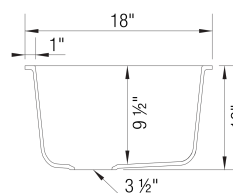

Warranty

Limited lifetime warranty on all sinks and faucets. One-year warranty on all accessories and soap dispensers.

Code/Standards Compliance

BLANCO sinks and faucets are third-party tested and certified to CSA, cUPC, ANSI/ASME, IAPMO and NSF standards and listed by applicable certification bodies. For more information on individual product listings, contact our office or listing organization.

Need support? Learn more by watching our sink & faucet How-to videos:

<https://www.blanco.com/ca-en/support/how-to-videos/how-to-videos-for-sinks/>

BLANCO Canada Inc
100 Corporation Drive
Brampton ON L6S 6B5

Tel & Fax

Tel: 905-494-2400 Toll free: 1-877-425-2626

Fax: 905-494-2425 Toll free: 1-877-825-2626

While BLANCO strives to provide accurate information, all images and dimensions in this document are intended for reference only and are subject to change at any time without notice. This document is not intended for use as an installation guide. For technical installation details, refer to installation instructions provided with the product. BLANCO assumes no responsibility for the use of superseded or voided specifications.