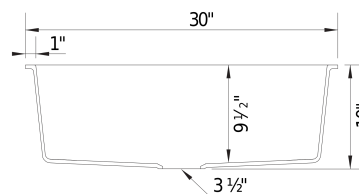

### Design and planning tips

- Min cabinet size: 33 in ( 838 mm )
- Rim thickness: 9 mm

#### Specifications:

3 1/2" stainless steel strainer