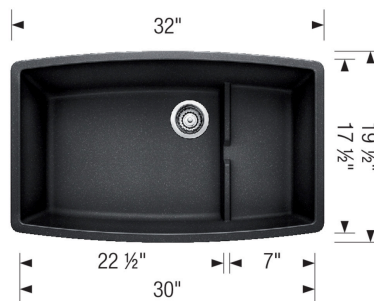

PERFORMA CASCADE SILGRANIT

Sink Specifications

Colour	SKU
Anthracite	400886
Café	400887
Truffle	401191
Cinder	401420
Metallic Gray	401708
White	402141
Concrete Gray	402282

Design and planning tips

- Min cabinet size: 36 in (915 mm cm)
- Bowl Depth: 10 in (255.0 mm)

Specifications:

Mesh basket, Sink template, Installation instructions, 3 1/2" (90 mm) stainless steel strainers

To protect from damage, this model should be shipped on a pallet.

Depending on cabinet construction, a different cabinet size may be required. Consult the cabinet manufacturer.

Included Accessories

Mesh Basket 406461

Optional Accessories

Sink Grid 406449
CapFlow 517666

Warranty

Limited lifetime warranty on all sinks and faucets. One-year warranty on all accessories and soap dispensers.

Code/Standards Compliance

BLANCO sinks and faucets are third-party tested and certified to CSA, cUPC, ANSI/ASME, IAPMO and NSF standards and listed by applicable certification bodies. For more information on individual product listings, contact our office or listing organization.

Need support? Learn more by watching our sink & faucet How-to videos:

<https://www.blanco.com/ca-en/support/how-to-videos/>

BLANCO Canada Inc
100 Corporation Drive
Brampton ON L6S 6B5

Tel & Fax
Tel: 905-494-2400 Toll free: 1-877-425-2626
Fax: 905-494-2425 Toll free: 1-877-825-2626

While BLANCO strives to provide accurate information, all images and dimensions in this document are intended for reference only and are subject to change at any time without notice. This document is not intended for use as an installation guide. For technical installation details, refer to installation instructions provided with the product. BLANCO assumes no responsibility for the use of superseded or voided specifications.