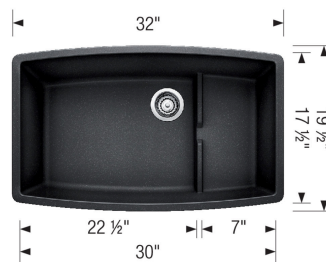

PERFORMA Cascade SILGRANIT

Sink Specifications

Colour	SKU
Anthracite	400886
Café	400887
Truffle	401191
Cinder	401420
Metallic Grey	401708
White	402141
Coal Black	402661

Design and planning tips

- Min cabinet size: 36 in (915 mm)
- Bowl Depth: 10 in (255.0 mm)

Specifications:

Mesh basket

3 ½" (90 mm) stainless steel strainer(s)

Installation instructions

Mounting clips

Cut-out template

Limited lifetime warranty

Depending on cabinet construction, a different cabinet size may be required. Consult the cabinet manufacturer.