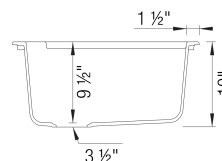

Warranty

Limited lifetime warranty on all sinks and faucets. One-year warranty on all accessories and soap dispensers.

Code/Standards Compliance

BLANCO sinks and faucets are third-party tested and certified to CSA, cUPC, ANSI/ASME, IAPMO and NSF standards and listed by applicable certification bodies. For more information on individual product listings, contact our office or listing organization.

Need support? Learn more by watching our sink & faucet How-to videos:

<https://www.blanco.com/ca-en/support/how-to-videos/how-to-videos-for-sinks/>

BLANCO Canada Inc
100 Corporation Drive
Brampton ON L6S 6B5

Tel & Fax

Tel: 905-494-2400 Toll free: 1-877-425-2626

Fax: 905-494-2425 Toll free: 1-877-825-2626

While BLANCO strives to provide accurate information, all images and dimensions in this document are intended for reference only and are subject to change at any time without notice. This document is not intended for use as an installation guide. For technical installation details, refer to installation instructions provided with the product. BLANCO assumes no responsibility for the use of superseded or voided specifications.