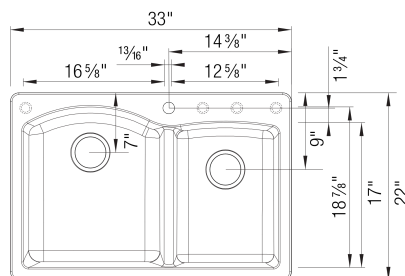

### Design and planning tips

- Min cabinet size: 36 in ( 915 mm )

#### Specifications:

3 1/2" stainless steel strainer(s), Installation instructions, Cut-out template, Drop-in clips, Limited Lifetime Warranty

4 additional knock-out holes for accessories