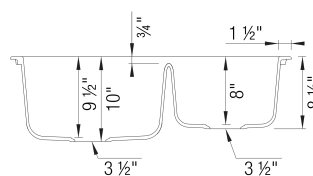

## DIAMOND 1<sup>3</sup>/<sub>4</sub> SILGRANIT

#### Specifications:

3 1/2" stainless steel strainer(s), Installation instructions, Cut-out template, Drop-in clips, Limited Lifetime Warranty

4 additional knock-out holes for accessories