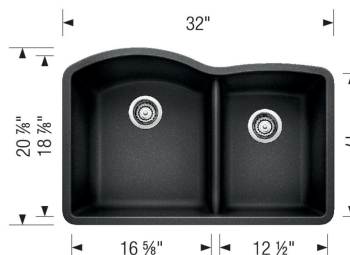

Sink Specifications

Colour	SKU
Anthracite	401572
Café	401573
Cinder	401574
Truffle	401576
White	401577
Metallic Grey	401664
Coal Black	402620

DIAMOND U 1³/₄ Low Divide SILGRANIT

Design and planning tips

- Min cabinet size: 36 in (915 mm)
- Bowl Depth: 9,5 in (240.0 mm)
- Sink Bowl 2 Depth: 9,5 in (240.0 mm)

Specifications:

3 1/2" (90 mm) stainless steel strainer(s)

Installation instructions

Cut-out template

Limited Lifetime Warranty

Clips #406251 sold separately for undermount installation.

Depending on cabinet construction, a different cabinet size may be required. Consult the cabinet manufacturer.

Cubed weight: 111 lbs.

Optional Accessories

Sink Grid	406491
Sink Grid	406490
Crockery Basket	406470
CapFlow Strainer Cover	517666
Floating Dish Rack	406999

Warranty

de.espirit.firstspirit.access.editor.value.DomElementImpl@673314c1