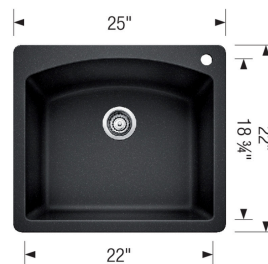

DIAMOND 1 SILGRANIT

Sink Specifications

Colour	SKU
White	400063
Anthracite	400064
Café	400368
Truffle	401154
Cinder	401408
Metallic Grey	401657
Biscuit	402135
Concrete Grey	402280
Coal Black	402616

Design and planning tips

- Min cabinet size: 27 in (685 mm)
- Bowl Depth: 10 in (255.0 mm)

Specifications:

Drop-in clips, Sink template, Installation Instructions, 3 ½" (90 mm) stainless steel strainer, Limited lifetime warranty